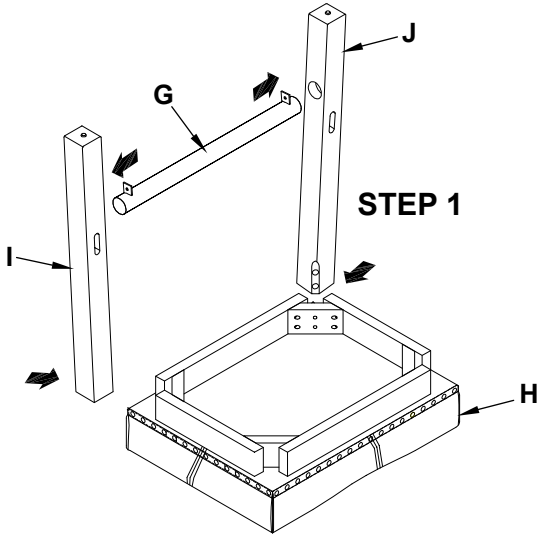

ASSEMBLY INSTRUCTIONS

ITEM #: TS-BS-35C-CYB-K24

DESCRIPTION: BARSTOOL, 24" BACKLESS

Thank you for purchasing this quality product. Be sure to check all packing material carefully for small parts, which may have come loose inside the carton during shipment. Identify and count all parts / hardware and compare with the parts / hardware list below. Keep all hardware out of reach of small children.

Please tighten all bolts firmly and make sure the barstool does not wobble.
MADE IN VIETNAM

HARDWARE / PARTS LIST (for 1 barstool)							
A		Bolt 1/4" x 2"	8 pcs	G		Metal Stretcher	2 pcs
B		Spring Washer 1/4"	8 pcs	H		Cushion Seat	1 pc
C		Flat Washer 1/4"	8 pcs	I		Left Leg	2 pcs
D		Allen Key	1 pc	J		Right Leg	2 pcs
E		Wood Screw	4 pcs	K		Wood Stretcher	2 pcs
F		Phillip Wood Screw	4 pcs				