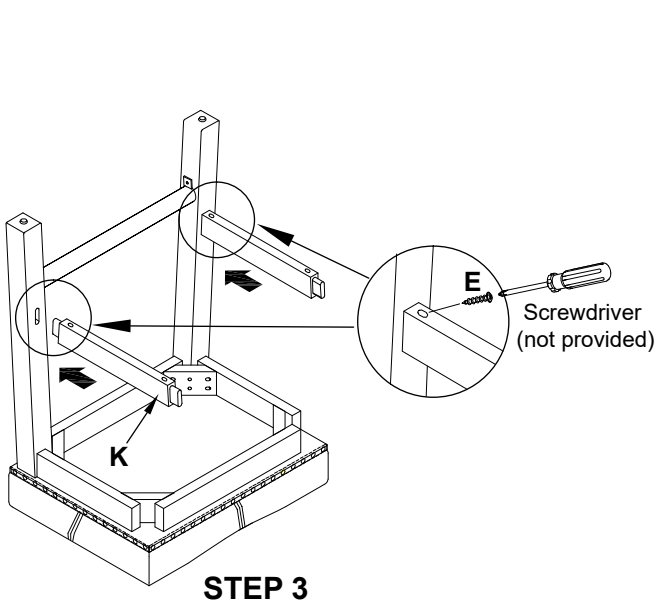

ASSEMBLY INSTRUCTIONS

ITEM #: TS-BS-35C-CYB-K24

DESCRIPTION: BARSTOOL, 24" BACKLESS

Thank you for purchasing this quality product. Be sure to check all packing material carefully for small parts, which may have come loose inside the carton during shipment. Identify and count all parts / hardware and compare with the parts / hardware list below. Keep all hardware out of reach of small children.

Please tighten all bolts firmly and make sure the barstool does not wobble.
MADE IN VIETNAM

HARDWARE / PARTS LIST (for 1 barstool)							
A		Bolt 1/4" x 2"	8 pcs	G		Metal Stretcher	2 pcs
B		Spring Washer 1/4"	8 pcs	H		Cushion Seat	1 pc
C		Flat Washer 1/4"	8 pcs	I		Left Leg	2 pcs
D		Allen Key	1 pc	J		Right Leg	2 pcs
E		Wood Screw	4 pcs	K		Wood Stretcher	2 pcs
F		Phillip Wood Screw	4 pcs				