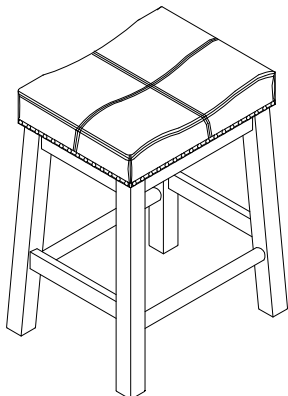

ASSEMBLY INSTRUCTIONS

ITEM #: TS-BS-35C-CYB-K24

DESCRIPTION: BARSTOOL, 24" BACKLESS

Thank you for purchasing this quality product. Be sure to check all packing material carefully for small parts, which may have come loose inside the carton during shipment. Identify and count all parts / hardware and compare with the parts / hardware list below. Keep all hardware out of reach of small children.

Please tighten all bolts firmly and make sure the barstool does not wobble.
MADE IN VIETNAM

HARDWARE / PARTS LIST (for 1 barstool)							
A		Bolt 1/4" x 2"	8 pcs	G		Metal Stretcher	2 pcs
B		Spring Washer 1/4"	8 pcs	H		Cushion Seat	1 pc
C		Flat Washer 1/4"	8 pcs	I		Left Leg	2 pcs
D		Allen Key	1 pc	J		Right Leg	2 pcs
E		Wood Screw	4 pcs	K		Wood Stretcher	2 pcs
F		Phillip Wood Screw	4 pcs				