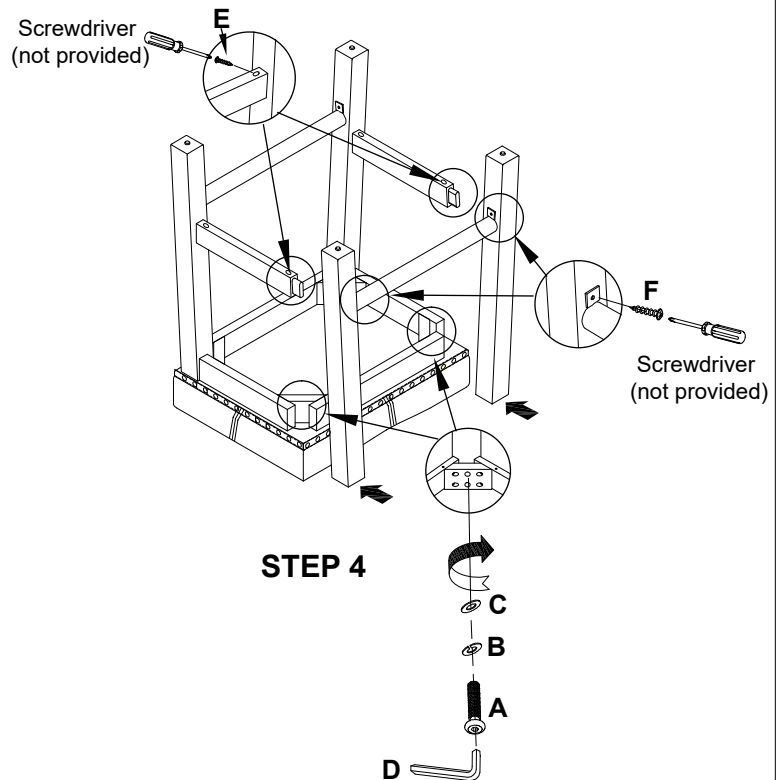

ASSEMBLY INSTRUCTIONS

ITEM #: TS-BS-35C-CYB-K24

DESCRIPTION: BARSTOOL, 24" BACKLESS

Thank you for purchasing this quality product. Be sure to check all packing material carefully for small parts, which may have come loose inside the carton during shipment. Identify and count all parts / hardware and compare with the parts / hardware list below. Keep all hardware out of reach of small children.

Please tighten all bolts firmly and make sure the barstool does not wobble.
MADE IN VIETNAM

HARDWARE / PARTS LIST (for 1 barstool)							
A		Bolt 1/4" x 2"	8 pcs	G		Metal Stretcher	2 pcs
B		Spring Washer 1/4"	8 pcs	H		Cushion Seat	1 pc
C		Flat Washer 1/4"	8 pcs	I		Left Leg	2 pcs
D		Allen Key	1 pc	J		Right Leg	2 pcs
E		Wood Screw	4 pcs	K		Wood Stretcher	2 pcs
F		Phillip Wood Screw	4 pcs				