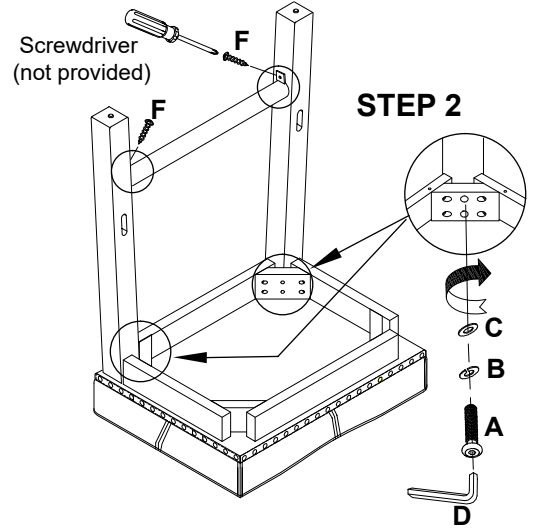

ASSEMBLY INSTRUCTIONS

ITEM #: TS-BS-35C-CYB-K24

DESCRIPTION: BARSTOOL, 24" BACKLESS

Thank you for purchasing this quality product. Be sure to check all packing material carefully for small parts, which may have come loose inside the carton during shipment. Identify and count all parts / hardware and compare with the parts / hardware list below. Keep all hardware out of reach of small children.

Please tighten all bolts firmly and make sure the barstool does not wobble.
MADE IN VIETNAM

HARDWARE / PARTS LIST (for 1 barstool)							
A		Bolt 1/4" x 2"	8 pcs	G		Metal Stretcher	2 pcs
B		Spring Washer 1/4"	8 pcs	H		Cushion Seat	1 pc
C		Flat Washer 1/4"	8 pcs	I		Left Leg	2 pcs
D		Allen Key	1 pc	J		Right Leg	2 pcs
E		Wood Screw	4 pcs	K		Wood Stretcher	2 pcs
F		Phillip Wood Screw	4 pcs				