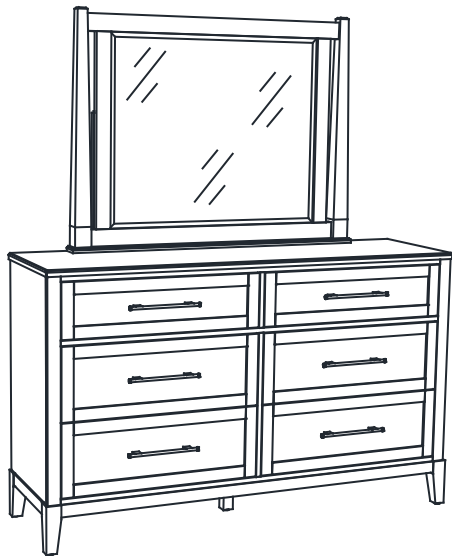

ASSEMBLY INSTRUCTIONS

OLSO- LANDSCAPE MIRROR

Thank you for purchasing this quality product. Be sure to check all packing material carefully for small parts that may have come loose inside the carton during shipment.

COMPLETE ASSEMBLY

PLACE WOOD PARTS ON A CLEAN NON-ABRASIVE SURFACE

PART LIST			
NO	DESCRIPTION	SKETCH	QTY
1	DRESSER		1 PC
2	LANDSCAPE MIRROR		1 PC
3	MIRROR SUPPORT RAIL		2 PCS

HARDWARE LIST			
NO	DESCRIPTION	SKETCH	QTY
A	BOLT 1/4" x 32mm		8 PCS
B	SPRING WASHER - 1/4"		8 PCS
C	FLAT WASHER - 1/4"		8 PCS
D	ALLEN KEY M4		1 PC