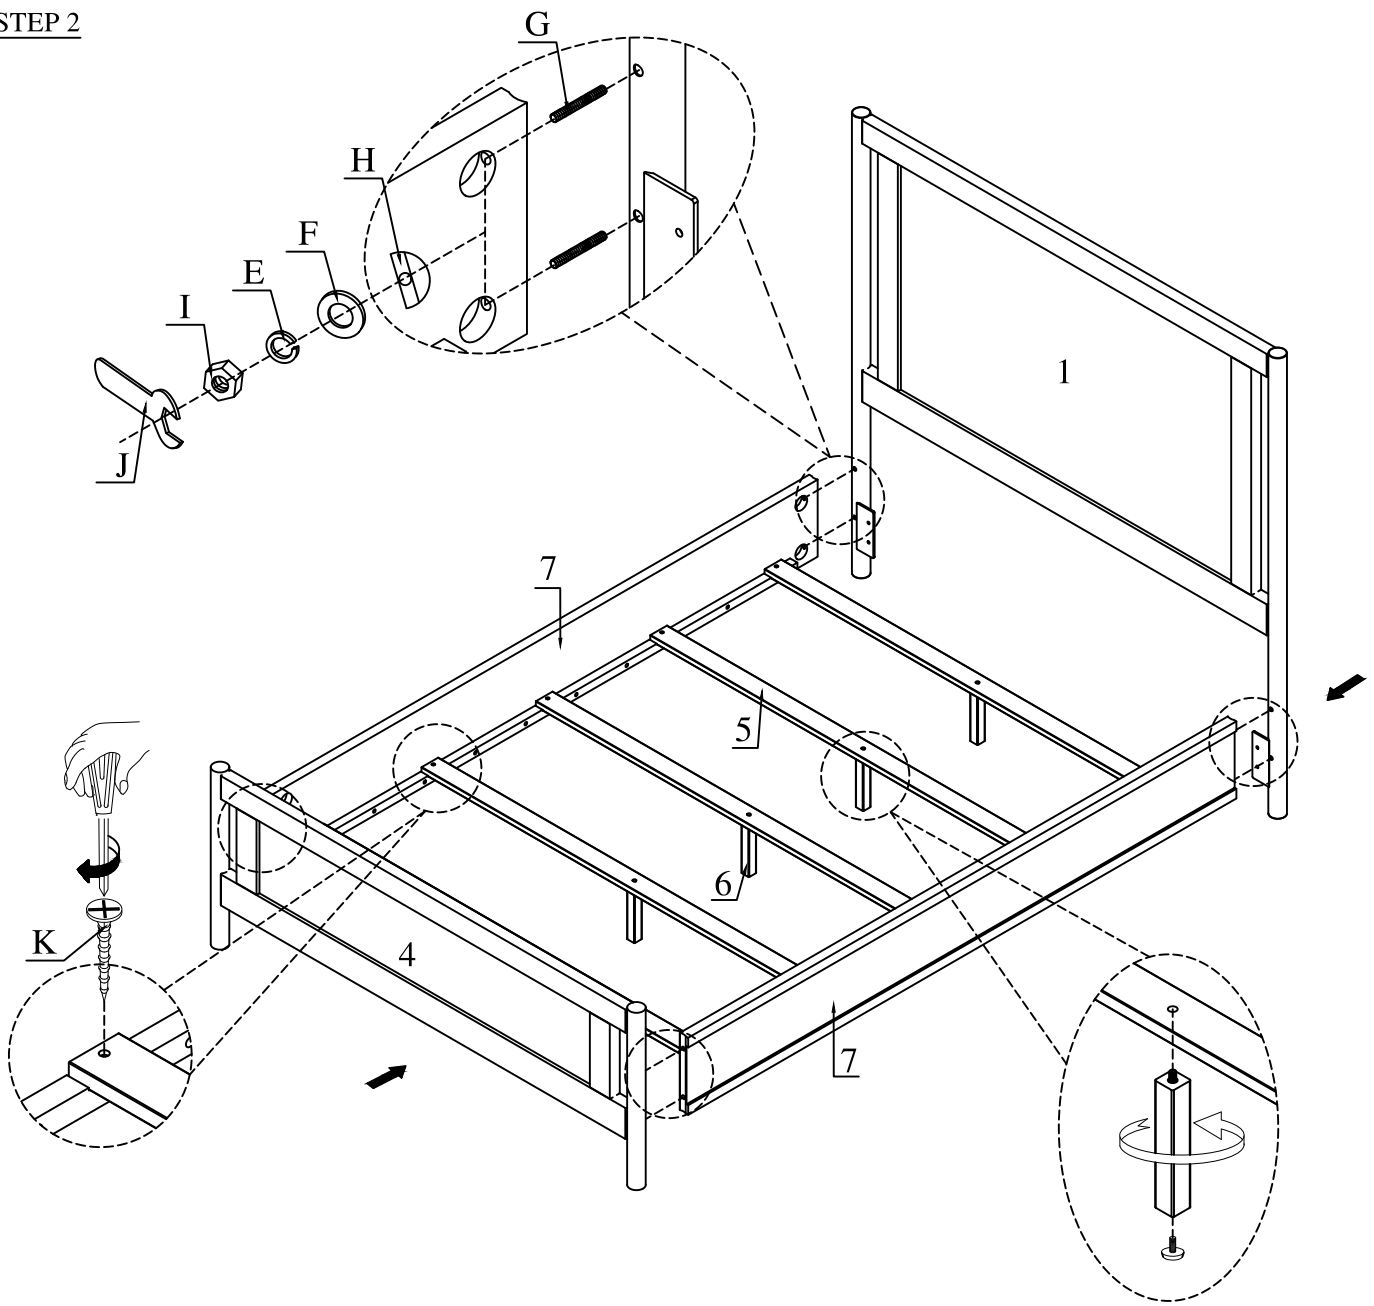

STEP 2

STEP 3