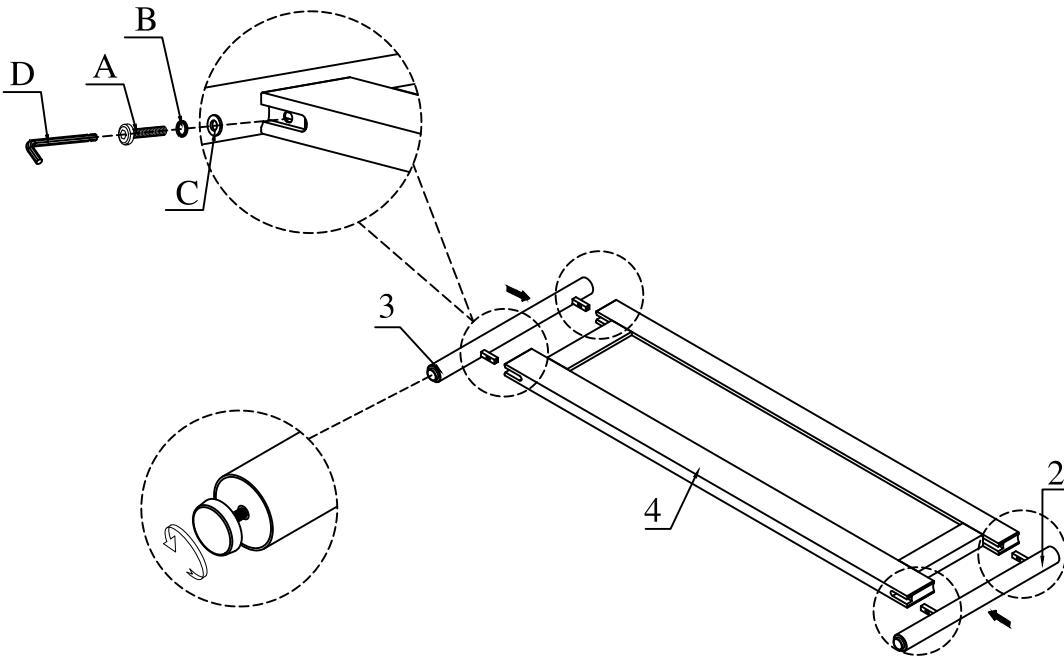

INTERCON
FURNITURE FOR LIFE

ASSEMBLY INSTRUCTION

DESCRIPTION: QUEEN PANEL FOOTBOARD / Q/K RAILS
ITEM: NC-BR-8060Q-HCK-FB / NC-BR-8060QK-RS

Thank you for purchasing this quality product. Be sure to check all packing materials carefully for small parts which may have come loose inside the carton during shipment. Identify and count all parts and compare with the parts list below. Please keep all hardware out of each of small children.

1 HEADBOARD (X1)	2 RIGHT POST (X1)	3 LEFT POST (X1)	4 PANEL FOOTBOARD (X1)	5 SLAT (X5)	6 SUPPORT LEG (X5)	7 QUEEN / KING RAILS (X2)
A BOLT 1/4"X 1 1/4" (X4)	B SPRING WASHER 1/4" (X4)	C PLAT WASHER 1/4" (X4)	D ALLEN KEY M4 (X1)	E SPRING WASHER 5/16" (X8)	F PLAT WASHER 5/16" (X8)	G BOLT 5/16"X3-1/2" (X8)
H HALF MOON WASHER 29x15x7.5mm (X8)	I HEX NUT 5/16" x 12mm (X8)	J WRENCH 5/16" (X1)	K SCREW #8x1" (X10)			

STEP 1

ASSEMBLY TIPS :

1. Remove hardware from box and sort by size.
2. Please check to see that all hardware and parts are present prior start of assembly.
3. Please follow attached instructions in the same sequence as numbered to assure fast and easy assembly.

⚠ WARNING

1. Don't attempt to repair or modify parts that are broken or defective. Please contact the store immediately.
2. This product is for home use only and not intended for commercial establishments.