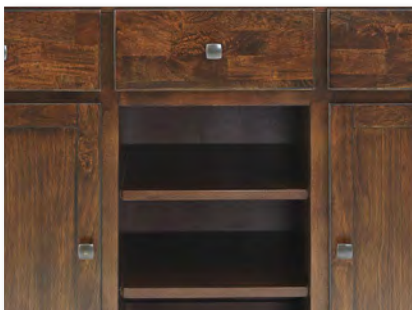

INTERCON
FURNITURE FOR LIFE

www.intercon-furniture.com