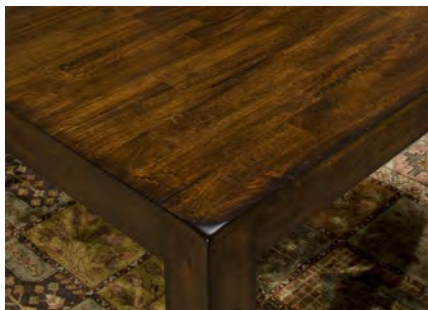

INTERCON
FURNITURE FOR LIFE

www.intercon-furniture.com