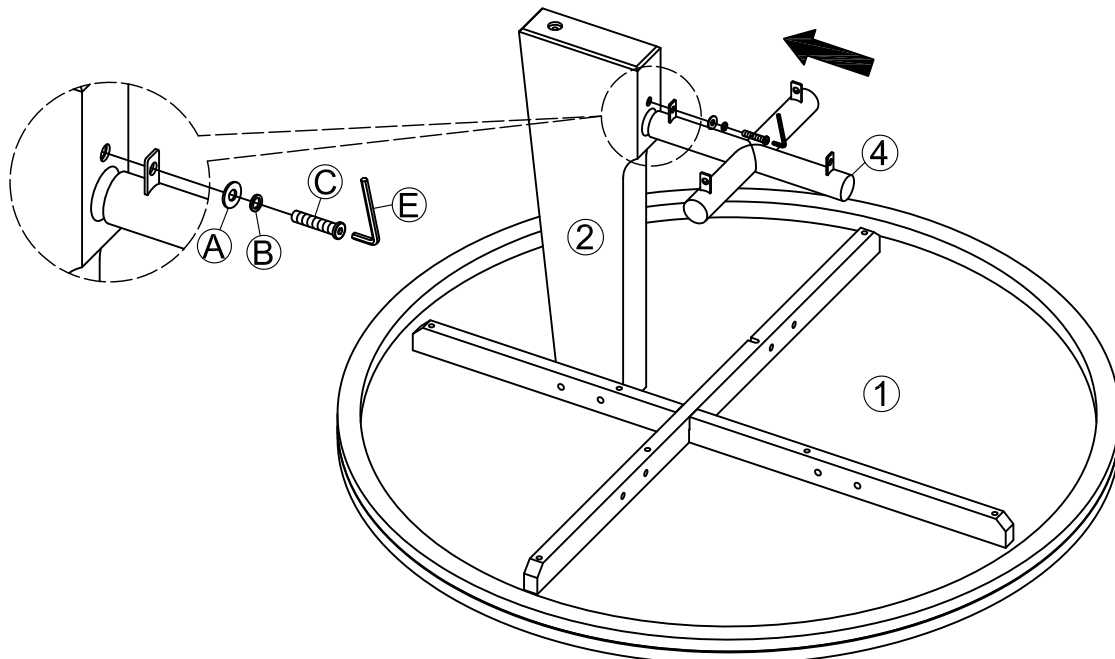

INTERCON
FURNITURE FOR LIFE

ASSEMBLY INSTRUCTIONS

DESCRIP: 54" ROUND TABLE TOP
ROUND TABLE BASE

ITEM: LM-TA-5454-WOA-TOP
LM-TA-5454-WOA-BSE

Thank you for purchasing this quality product. Be sure to check all packing material carefully for small parts which may have come loose inside the carton during shipment. Identify and count all parts and compare with the parts list below. Please keep all hardware out of reach of small children.

STEP 1

STEP 2