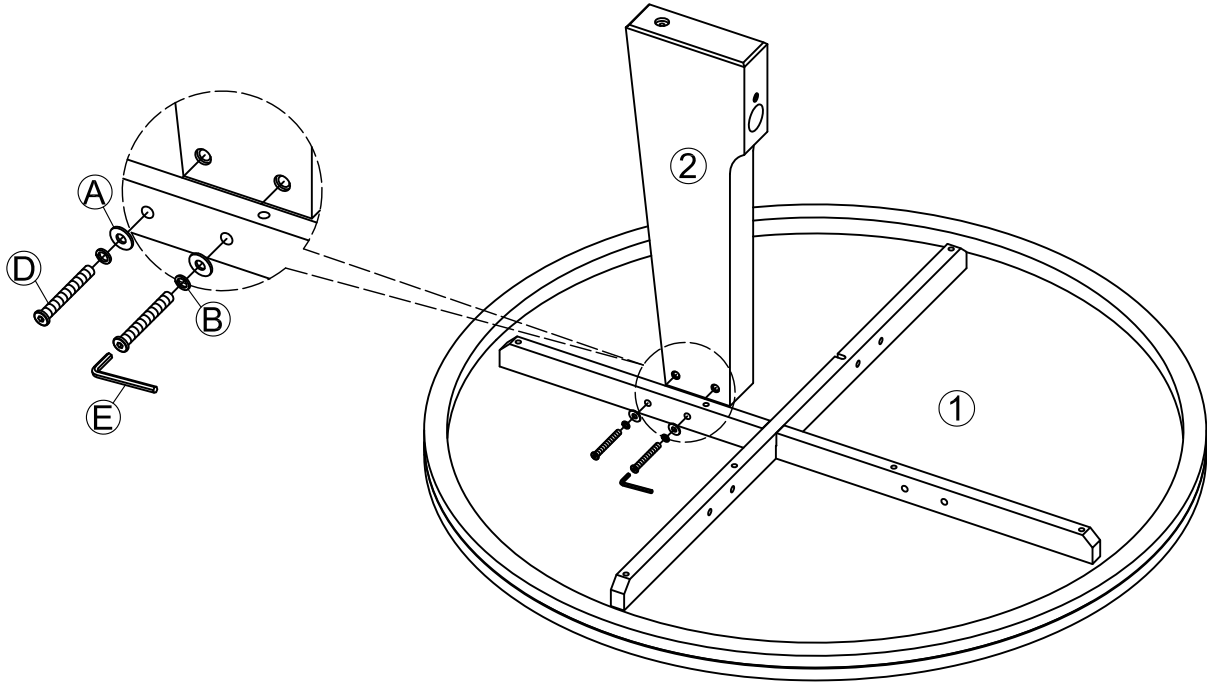

INTERCON
FURNITURE FOR LIFE

ASSEMBLY INSTRUCTIONS

DESCRIP: 54" ROUND TABLE TOP
ROUND TABLE BASE

ITEM: LM-TA-5454-WOA-TOP
LM-TA-5454-WOA-BSE

Thank you for purchasing this quality product. Be sure to check all packing material carefully for small parts which may have come loose inside the carton during shipment. Identify and count all parts and compare with the parts list below. Please keep all hardware out of reach of small children.

STEP 1