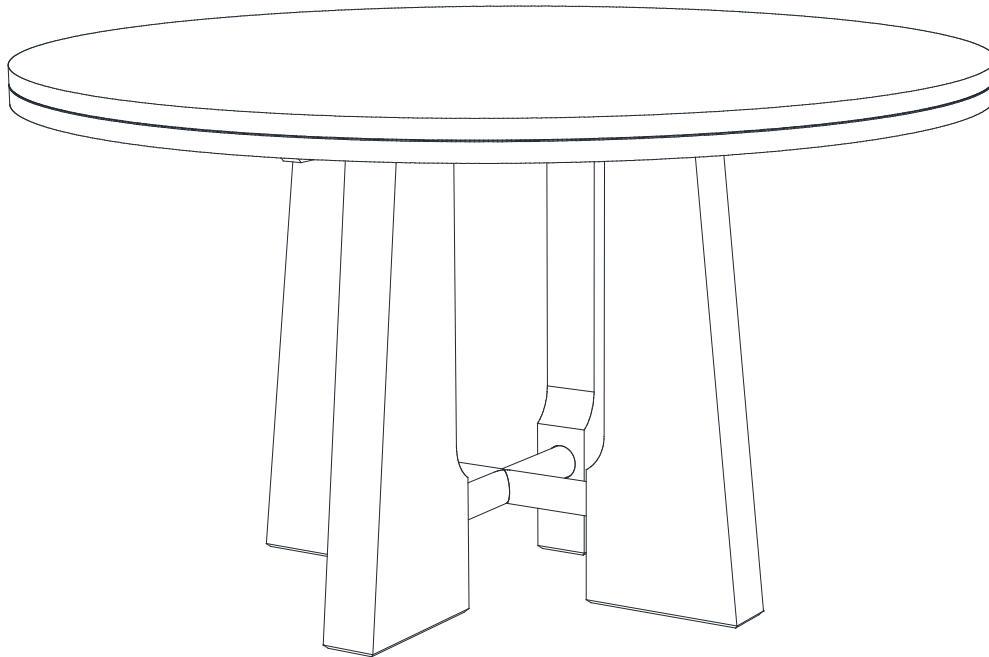

# ASSEMBLY INSTRUCTIONS

DESCRIP: 54" ROUND TABLE TOP  
ROUND TABLE BASE

ITEM: LM-TA-5454-WOA-TOP  
LM-TA-5454-WOA-BSE

Thank you for purchasing this quality product. Be sure to check all packing material carefully for small parts which may have come loose inside the carton during shipment. Identify and count all parts and compare with the parts list below. Please keep all hardware out of reach of small children.

<p>1</p>  <p>TABLE TOP (x1)</p>	<p>2</p>  <p>LEFT LEG (x2)</p>	<p>3</p>  <p>RIGHT LEG (x2)</p>	<p>4</p>  <p>METAL STRETCHER (x1)</p>				
<p>A</p>  <p>FLAT WASHER Ø5/16" x Ø19mm (x12)</p>	<p>B</p>  <p>SPRING WASHER Ø5/16" x Ø12mm (x12)</p>	<p>C</p>  <p>SHORT BOLT Ø5/16" x 32 (x4)</p>	<p>D</p>  <p>LONG BOLT Ø5/16" x 57 (x8)</p>	<p>E</p>  <p>ALLEN KEY 58 x 23 x 4mm (x1)</p>			