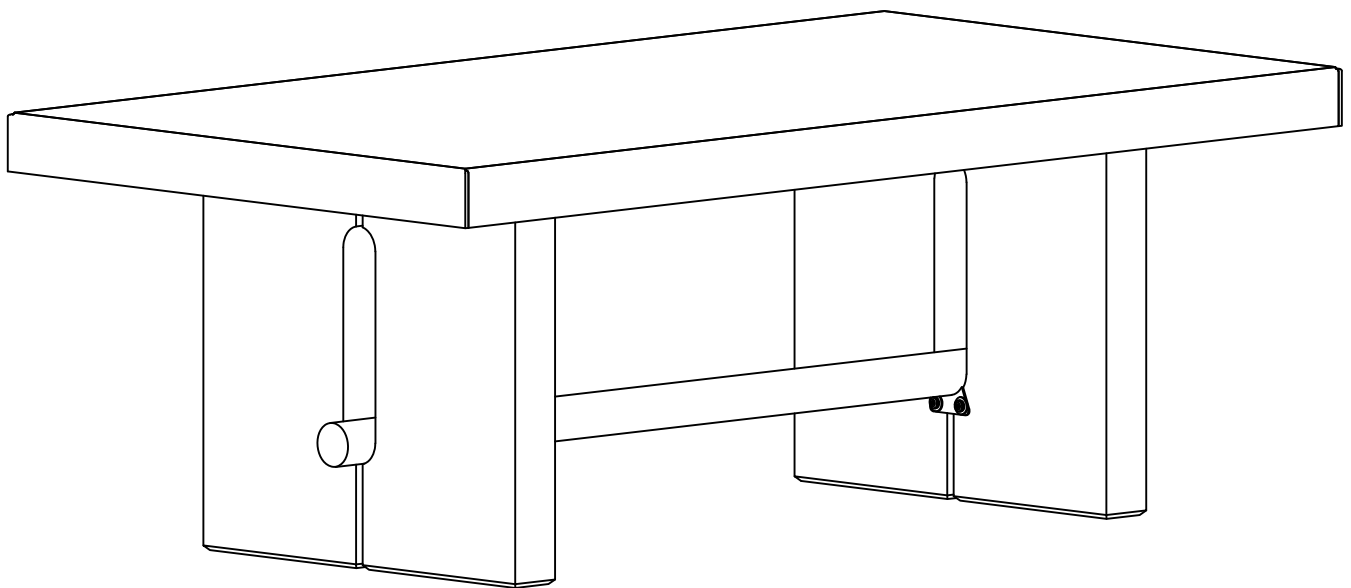

# ASSEMBLY INSTRUCTIONS

DESCRIP: 52" x 28" COCKTAIL TABLE

ITEM: LM-TA-5228-WOA-C

Thank you for purchasing this quality product. Be sure to check all packing material carefully for small parts which may have come loose inside the carton during shipment. Identify and count all parts and compare with the parts list below. Please keep all hardware out of reach of small children.

<p><b>1</b></p>  <p>TABLE TOP (x1)</p>	<p><b>2</b></p>  <p>LEFT LEG (x2)</p>	<p><b>3</b></p>  <p>RIGHT LEG (x2)</p>	<p><b>4</b></p>  <p>METAL STRETCHER (x1)</p>				
<p><b>A</b></p>  <p>FLAT WASHER Ø5/16" x Ø19mm (x12)</p>	<p><b>B</b></p>  <p>SPRING WASHER Ø5/16" x Ø12mm (x12)</p>	<p><b>C</b></p>  <p>SHORT BOLT Ø1/4" x 28 (x4)</p>	<p><b>D</b></p>  <p>LONG BOLT Ø5/16" x 57 (x8)</p>	<p><b>E</b></p>  <p>ALLEN KEY 58 x 23 x 4mm (x1)</p>			