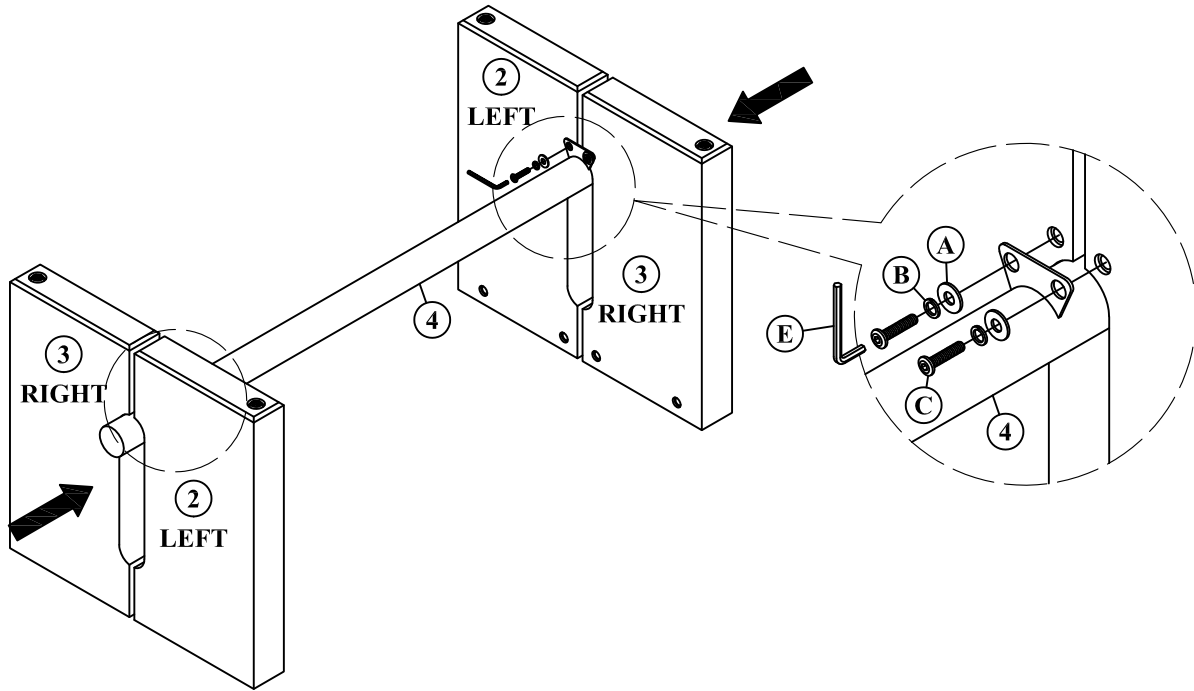

INTERCON
FURNITURE FOR LIFE

ASSEMBLY INSTRUCTIONS

DESCRIP: 52" x 28" COCKTAIL TABLE

ITEM: LM-TA-5228-WOA-C

Thank you for purchasing this quality product. Be sure to check all packing material carefully for small parts which may have come loose inside the carton during shipment. Identify and count all parts and compare with the parts list below. Please keep all hardware out of reach of small children.

STEP 1