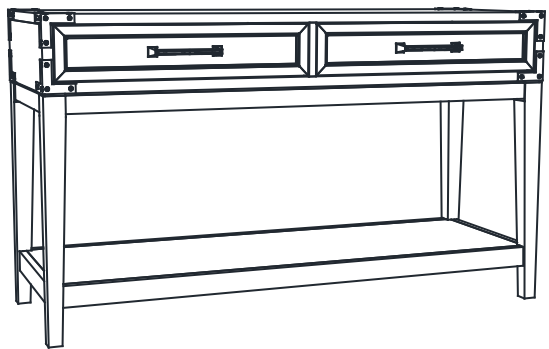

Step 3

Complete Assemble

ASSEMBLY TIPS:

1. Remove hardware from box and sort by size.
2. Please check to see that all hardware and parts are present prior start of assembly.
3. Please follow attached instructions in the same sequence as numbered to assure fast and easy assembly.

⚠ WARNING!

1. Don't attempt to repair or modify parts that are broken or defective. Please contact the store immediately.
2. This product is for home use only and not intended for commercial establishments.