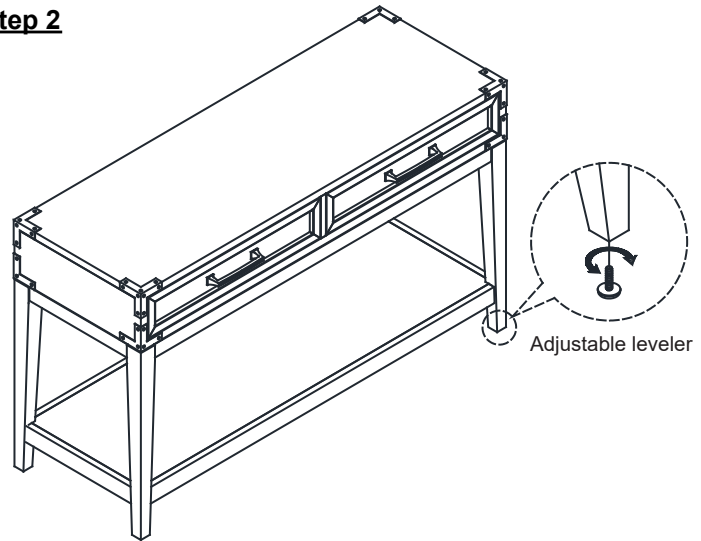

INTERCON
FURNITURE FOR LIFE

ASSEMBLY INSTRUCTION

DESCRIPTION: 52x18 Sofa Table

ITEM NO: LG-TA-5218-WST-C

Thank you for purchasing this quality product. Be sure to check all packing material carefully for small parts which may have come loose inside the carton during shipment. Identify and count all parts and compare with the parts list below. Please keep all hardware out of reach of small children.

1 Sofa Table 1 PC	2 Bottom Shelf Panel 1 PC	3 Table Legs 4 Pcs				
A Hex Nut 5/16" x 12mm 8 Pcs	B Spring Washer 5/16" x 13mm 8 Pcs	C Flat Washer 5/16" x 22mm 8 Pcs	D Spanner 90 x 2mm 1 PC	E Furniture Tipping Restraint 1 Set		

Step 1

Step 2

Step 3

ASSEMBLY TIPS:

1. Remove hardware from box and sort by size.
2. Please check to see that all hardware and parts are present prior start of assembly.
3. Please follow attached instructions in the same sequence as numbered to assure fast and easy assembly.

⚠ WARNING!

1. Don't attempt to repair or modify parts that are broken or defective. Please contact the store immediately.
2. This product is for home use only and not intended for commercial establishments.