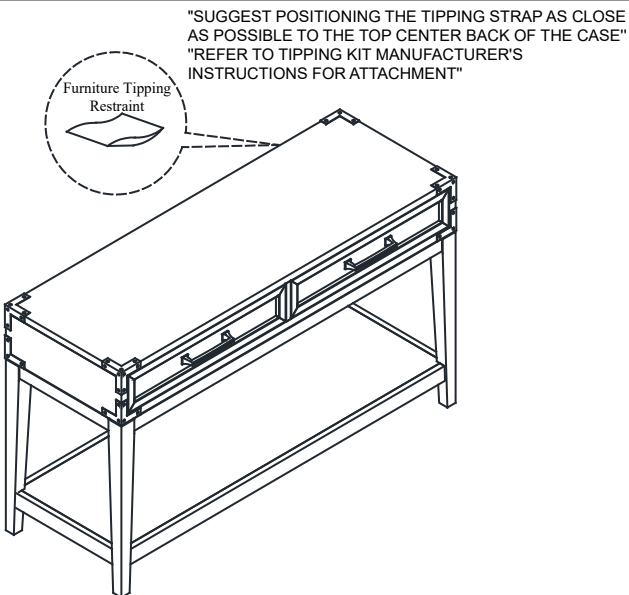

Step 3

Complete Assemble

ASSEMBLY TIPS:

1. Remove hardware from box and sort by size.
2. Please check to see that all hardware and parts are present prior start of assembly.
3. Please follow attached instructions in the same sequence as numbered to assure fast and easy assembly.

⚠ WARNING!

1. Don't attempt to repair or modify parts that are broken or defective. Please contact the store immediately.
2. This product is for home use only and not intended for commercial establishments.