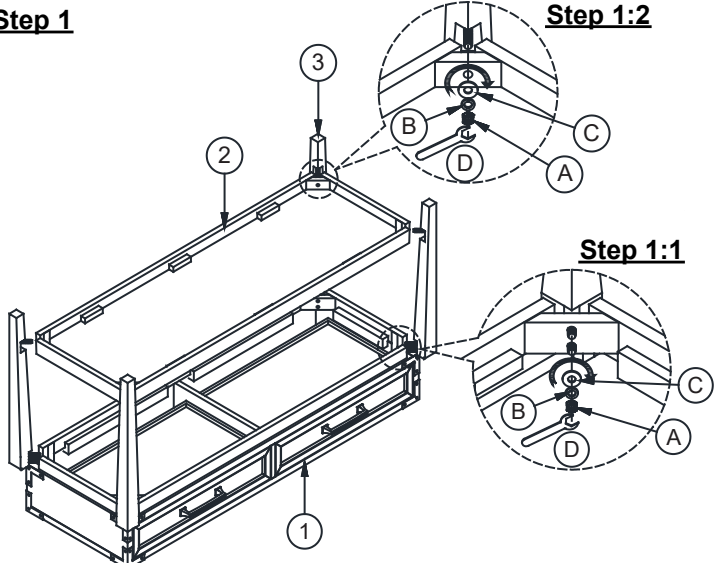

INTERCON
FURNITURE FOR LIFE

ASSEMBLY INSTRUCTION

DESCRIPTION: 52x18 Sofa Table

ITEM NO: LG-TA-5218-WST-C

Thank you for purchasing this quality product. Be sure to check all packing material carefully for small parts which may have come loose inside the carton during shipment. Identify and count all parts and compare with the parts list below. Please keep all hardware out of reach of small children.

1 Sofa Table 1 PC	2 Bottom Shelf Panel 1 PC	3 Table Legs 4 Pcs				
A Hex Nut 5/16" x 12mm 8 Pcs	B Spring Washer 5/16" x 13mm 8 Pcs	C Flat Washer 5/16" x 22mm 8 Pcs	D Spanner 90 x 2mm 1 PC	E Furniture Tipping Restraint 1 Set		

Step 1