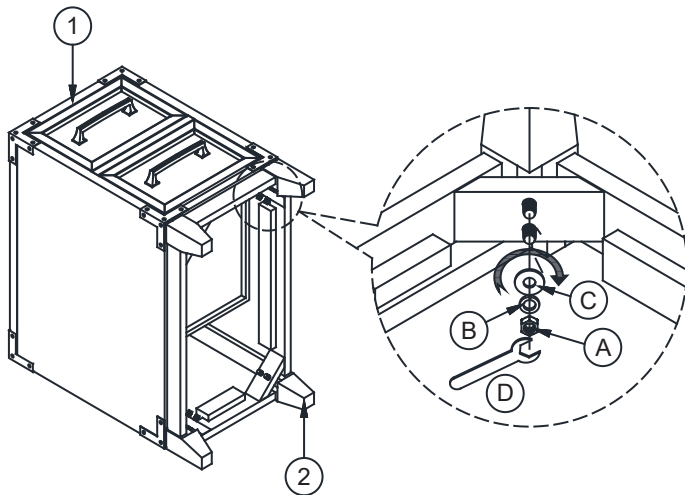

INTERCON
FURNITURE FOR LIFE

ASSEMBLY INSTRUCTION

DESCRIPTION: 24x14 Chairside Table

ITEM NO: LG-TA-2414-WST-C

Thank you for purchasing this quality product. Be sure to check all packing material carefully for small parts which may have come loose inside the carton during shipment. Identify and count all parts and compare with the parts list below. Please keep all hardware out of reach of small children.

1  Chairside Table 1 PC	2  Legs 4 Pcs					
A  Hex Nut 5/16" x 12mm 8 Pcs	B  Spring Washer 5/16" x 13mm 8 Pcs	C  Flat Washer 5/16" x 22mm 8 Pcs	D  Spanner 90 x 2mm 1 PC			

Step 1

Step 2

Step 3

Complete Assemble