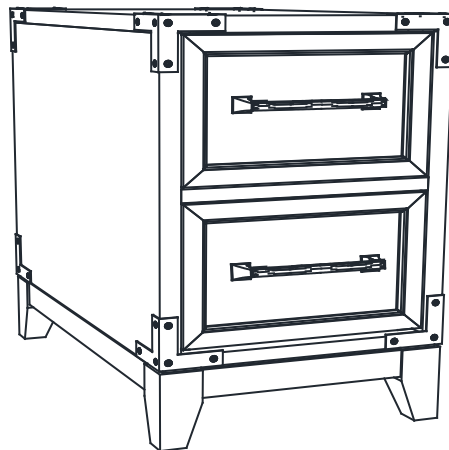

INTERCON
FURNITURE FOR LIFE

ASSEMBLY INSTRUCTION

DESCRIPTION: 24x14 Chairside Table

ITEM NO: LG-TA-2414-WST-C

Thank you for purchasing this quality product. Be sure to check all packing material carefully for small parts which may have come loose inside the carton during shipment. Identify and count all parts and compare with the parts list below. Please keep all hardware out of reach of small children.

1  Chairside Table 1 PC	2  Legs 4 Pcs					
A  Hex Nut 5/16" x 12mm 8 Pcs	B  Spring Washer 5/16" x 13mm 8 Pcs	C  Flat Washer 5/16" x 22mm 8 Pcs	D  Spanner 90 x 2mm 1 PC			

Step 1

Step 2

Step 3

Complete Assemble