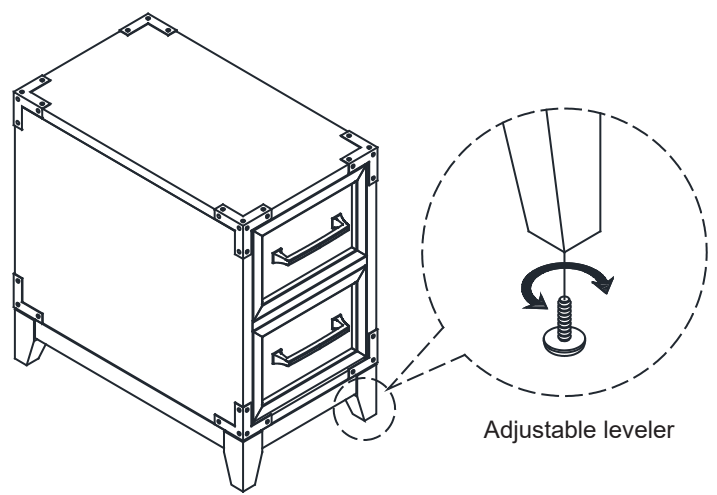

INTERCON
FURNITURE FOR LIFE

ASSEMBLY INSTRUCTION

DESCRIPTION: 24x14 Chairside Table

ITEM NO: LG-TA-2414-WST-C

Thank you for purchasing this quality product. Be sure to check all packing material carefully for small parts which may have come loose inside the carton during shipment. Identify and count all parts and compare with the parts list below. Please keep all hardware out of reach of small children.

1  Chairside Table 1 PC	2  Legs 4 Pcs					
A  Hex Nut 5/16" x 12mm 8 Pcs	B  Spring Washer 5/16" x 13mm 8 Pcs	C  Flat Washer 5/16" x 22mm 8 Pcs	D  Spanner 90 x 2mm 1 PC			

Step 1

Step 2

Step 3

Complete Assemble