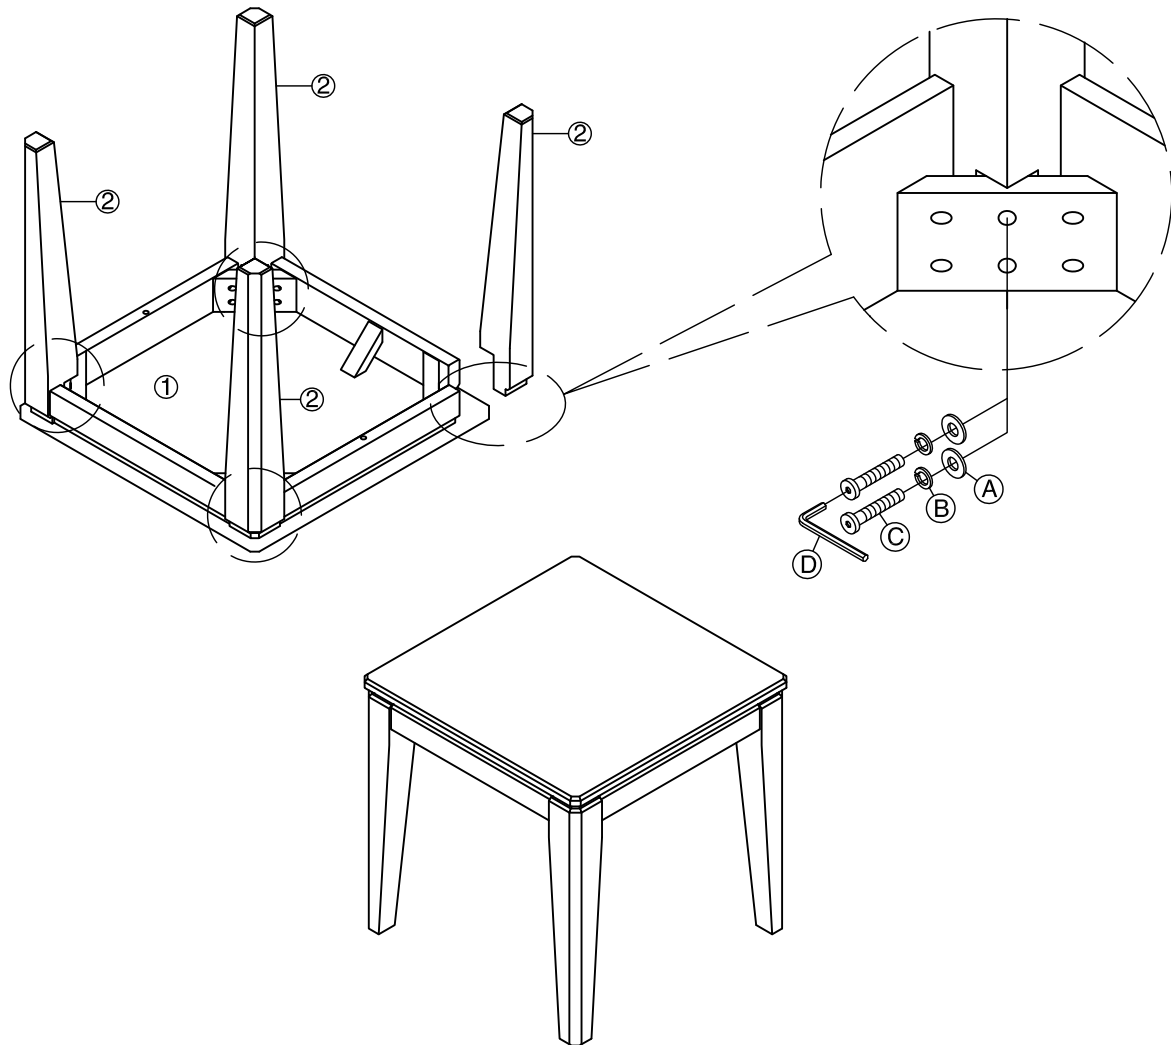

# ASSEMBLY INSTRUCTIONS

DESCRIP: 24" x 24" End Table

ITEM: KI - TA - 2424 - BMW - C

Thank you for purchasing this quality product. Be sure to check all packing material carefully for small parts which may have come loose inside the carton during shipment. Identify and count all parts and compare with the parts list below. Please keep all hardware out of reach of small children.

<p>1</p>  <p>TABLE TOP (x1)</p>	<p>2</p>  <p>TABLE LEG (x4)</p>					
<p>A</p>  <p>FLAT WASHER Ø5/16" x Ø19mm (x8)</p>	<p>B</p>  <p>SPRING WASHER Ø5/16" x Ø12mm (x8)</p>	<p>C</p>  <p>LONG BOLT Ø5/16" x 75 (x8)</p>	<p>D</p>  <p>ALLEN KEY 58 x 23 x 4mm (x1)</p>			