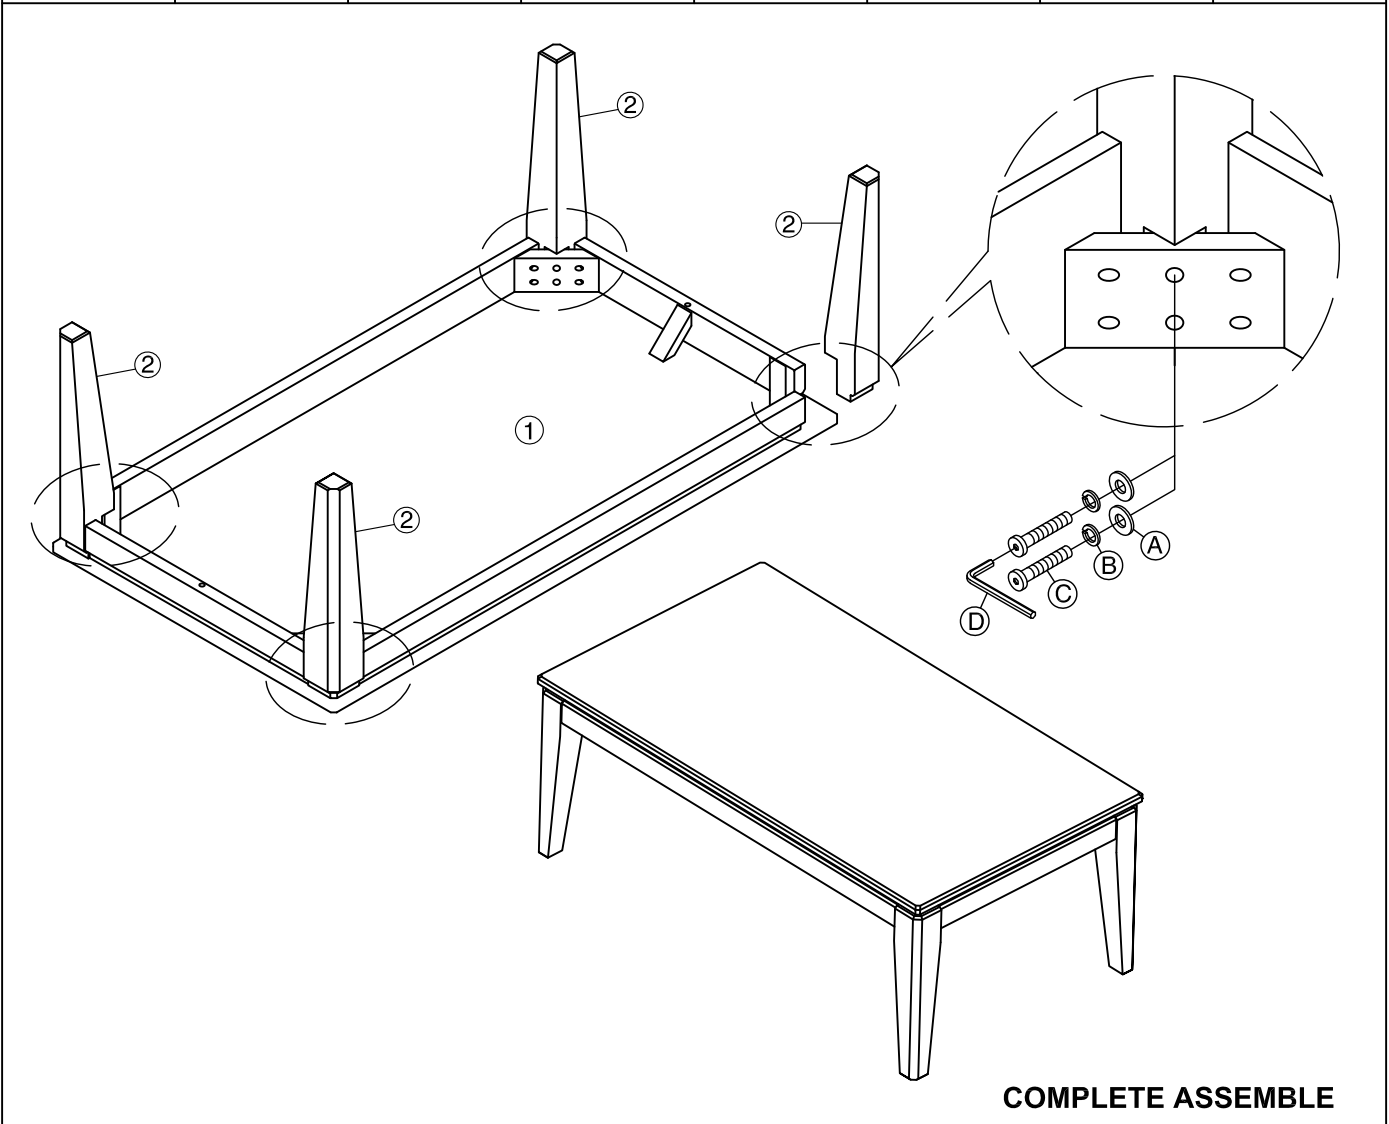

INTERCON
FURNITURE FOR LIFE

ASSEMBLY INSTRUCTIONS

DESCRIP: 50" x 28" Coffe Table

ITEM: KI - TA - 5028 - BMW - C

Thank you for purchasing this quality product. Be sure to check all packing material carefully for small parts which may have come loose inside the carton during shipment. Identify and count all parts and compare with the parts list below. Please keep all hardware out of reach of small children.

<p>1</p>  <p>TABLE TOP (x1)</p>	<p>2</p>  <p>TABLE LEG (x4)</p>		
<p>A</p>  <p>FLAT WASHER Ø5/16" x Ø19mm (x8)</p>	<p>B</p>  <p>SPRING WASHER Ø5/16" x Ø12mm (x8)</p>	<p>C</p>  <p>LONG BOLT Ø5/16" x 75 (x8)</p>	<p>D</p>  <p>ALLEN KEY 58 x 23 x 4mm (x1)</p>