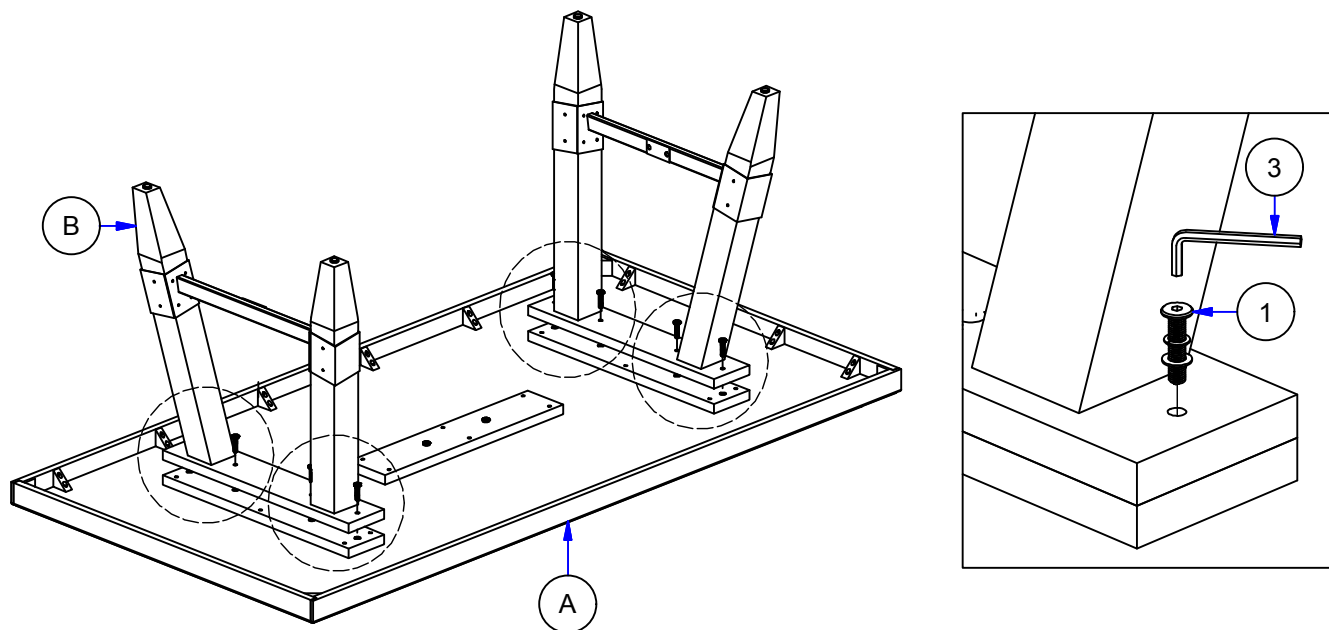

Assembly steps

STEP 1

Assemble Table Leg to the Table Top.