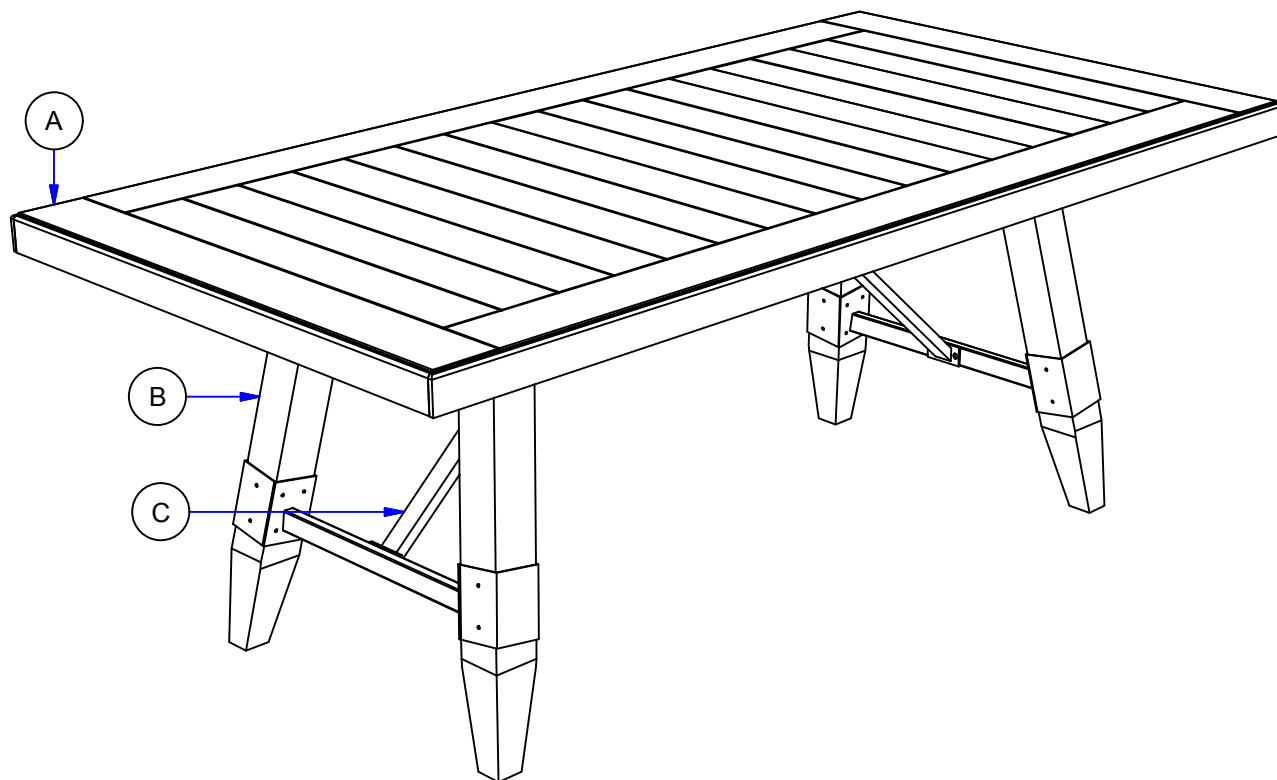

# ASSEMBLY INSTRUCTIONS

**ITCO**

ITEM : 1407-TT / RV-TA-R4078-CHL-TOP  
1407-TB / RV-TA-R4078-CHL-BSE  
DESCRIPTION : 1407-TT TRESTLE TBL T  
1407-TB TRESTLE TBK

SKU : 42014073  
42114075

Thank you for purchasing this quality product. Be sure to check all packing material for small parts which may have come loose inside carton during shipment. Identify and count all parts and compare with the hardware list as below:

	No.	Picture	Description	Dimension	Qty
Hardware List	①		JCBB (M8) with washer	8 x P1.25 x 45mm	8 Pcs
	②		JCBB (M8) with washer	8 x P1.25 x 20mm	6 Pcs
	③		Allen Wrench (M5)	5 x 58mm	1 Pc
Parts List	No.	Description			Qty
	A	Table Top			1 Pc
	B	Table Leg			2 Pcs
	C	Metal Rail			2 Pcs