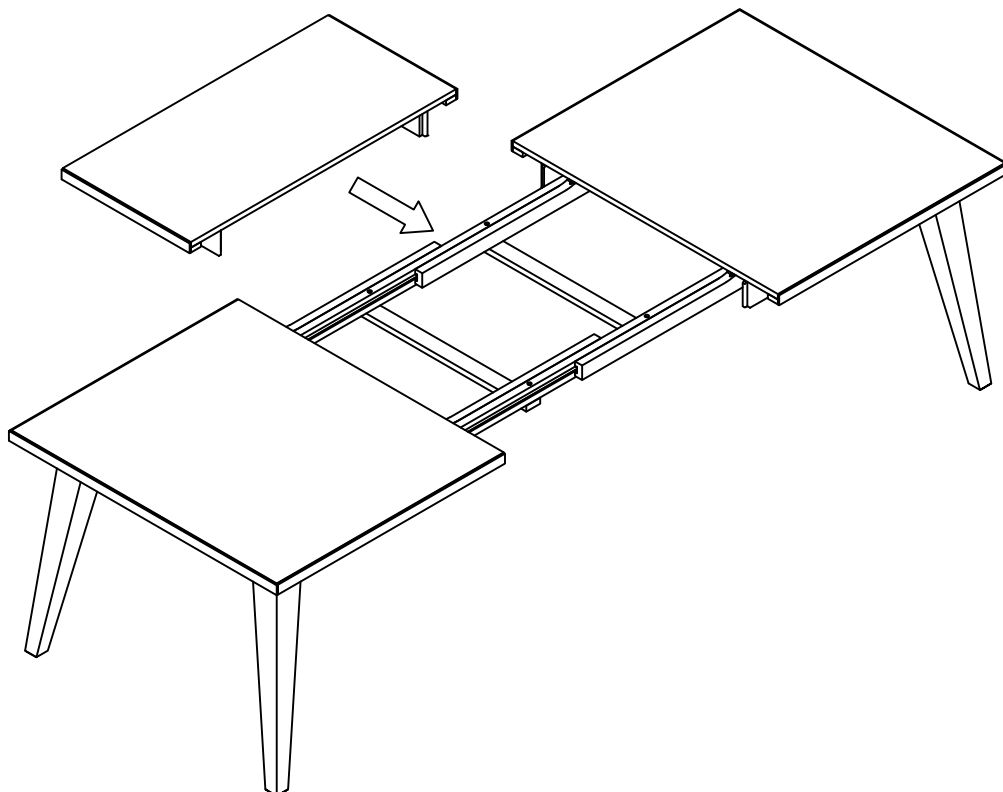

STEP 3

STEP 4

INTERCON
FURNITURE FOR LIFE

ASSEMBLY INSTRUCTIONS

DESCRIP: 42x72-92, Dining Table w/Leaf

ITEM: OS-TA-4292-WCT-C

Thank you for purchasing this quality product. Be sure to check all packing material carefully for small parts which may have come loose inside the carton during shipment. Identify and count all parts and compare with the parts list below. Please keep all hardware out of reach of small children.

STEP 5

STEP 6

INTERCON
FURNITURE FOR LIFE

ASSEMBLY INSTRUCTIONS

DESCRIP: 42x72-92, Dining Table w/Leaf

ITEM: OS-TA-4292-WCT-C

Thank you for purchasing this quality product. Be sure to check all packing material carefully for small parts which may have come loose inside the carton during shipment. Identify and count all parts and compare with the parts list below. Please keep all hardware out of reach of small children.

STEP 7

STEP 8

INTERCON
FURNITURE FOR LIFE

ASSEMBLY INSTRUCTIONS

DESCRIP: 42x72-92, Dining Table w/Leaf

ITEM: OS-TA-4292-WCT-C

Thank you for purchasing this quality product. Be sure to check all packing material carefully for small parts which may have come loose inside the carton during shipment. Identify and count all parts and compare with the parts list below. Please keep all hardware out of reach of small children.