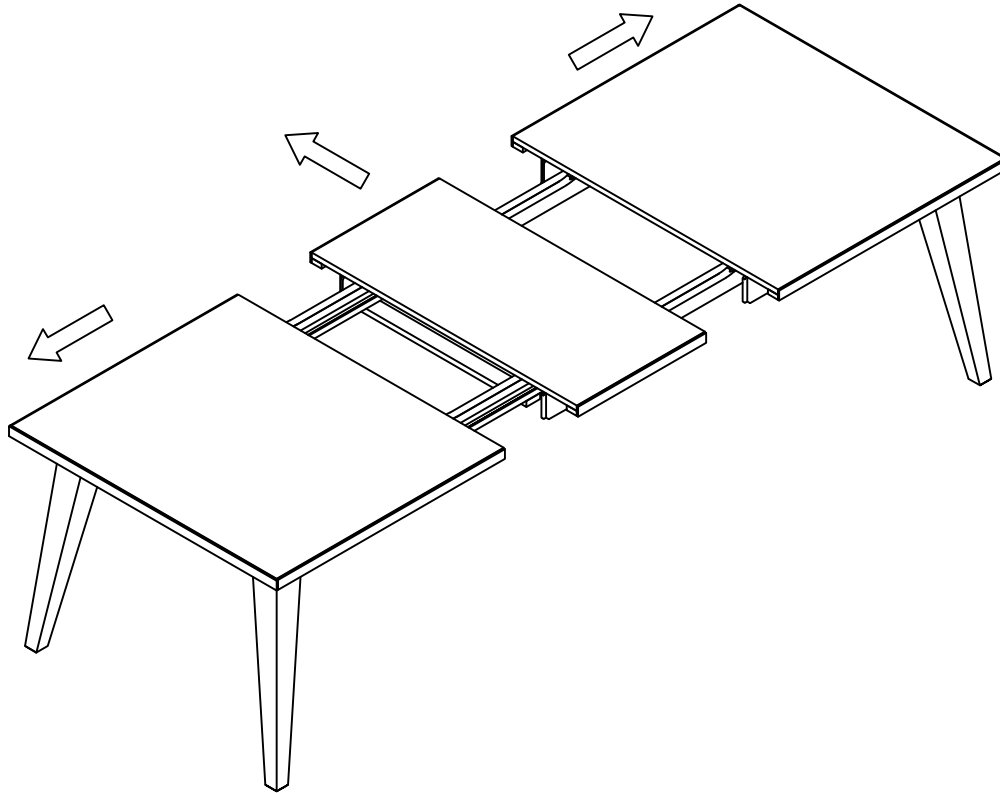

STEP 3

STEP 4

INTERCON
FURNITURE FOR LIFE

ASSEMBLY INSTRUCTIONS

DESCRIP: 42x72-92, Dining Table w/Leaf

ITEM: OS-TA-4292-WCT-C

Thank you for purchasing this quality product. Be sure to check all packing material carefully for small parts which may have come loose inside the carton during shipment. Identify and count all parts and compare with the parts list below. Please keep all hardware out of reach of small children.

STEP 5

STEP 6

INTERCON
FURNITURE FOR LIFE

ASSEMBLY INSTRUCTIONS

DESCRIP: 42x72-92, Dining Table w/Leaf

ITEM: OS-TA-4292-WCT-C

Thank you for purchasing this quality product. Be sure to check all packing material carefully for small parts which may have come loose inside the carton during shipment. Identify and count all parts and compare with the parts list below. Please keep all hardware out of reach of small children.

STEP 7

STEP 8

INTERCON
FURNITURE FOR LIFE

ASSEMBLY INSTRUCTIONS

DESCRIP: 42x72-92, Dining Table w/Leaf

ITEM: OS-TA-4292-WCT-C

Thank you for purchasing this quality product. Be sure to check all packing material carefully for small parts which may have come loose inside the carton during shipment. Identify and count all parts and compare with the parts list below. Please keep all hardware out of reach of small children.