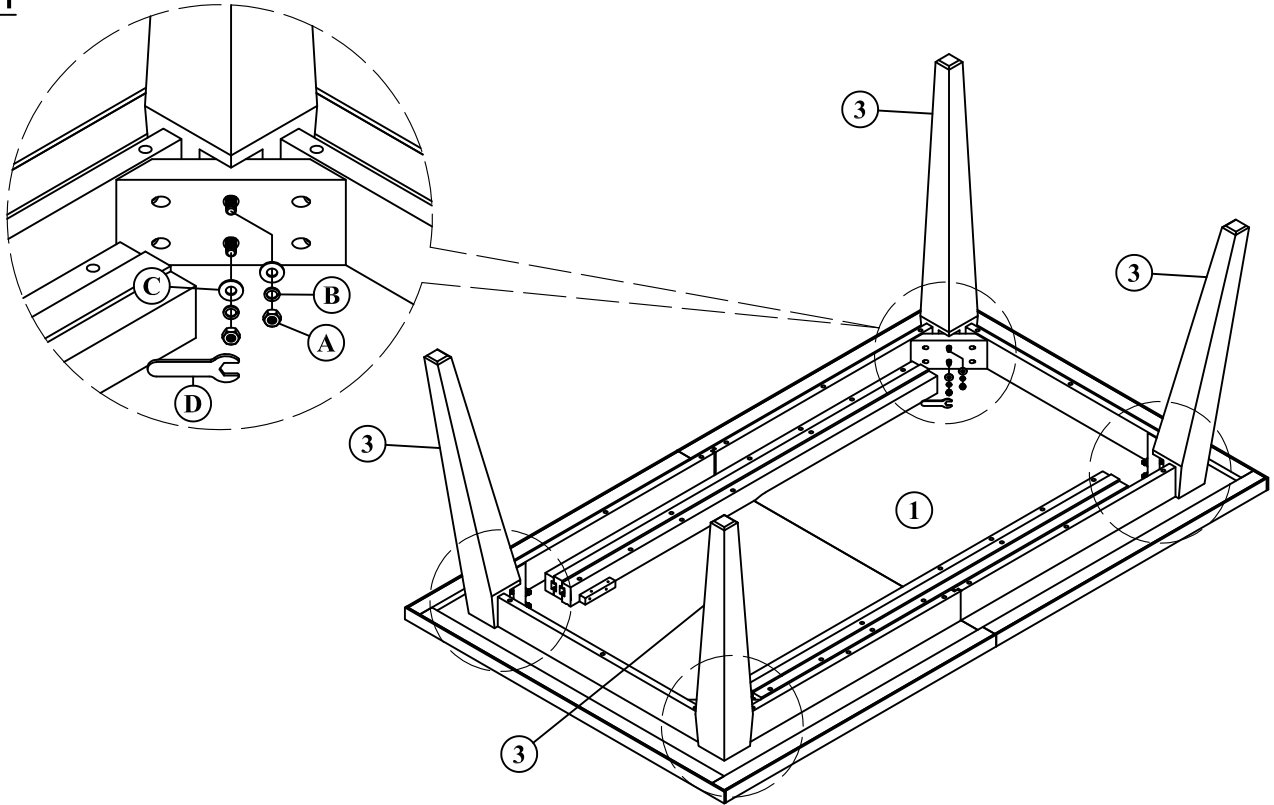

INTERCON
FURNITURE FOR LIFE

ASSEMBLY INSTRUCTIONS

DESCRIP: 42x72-92, Dining Table w/Leaf

ITEM: OS-TA-4292-WCT-C

Thank you for purchasing this quality product. Be sure to check all packing material carefully for small parts which may have come loose inside the carton during shipment. Identify and count all parts and compare with the parts list below. Please keep all hardware out of reach of small children.

STEP 1

STEP 2

INTERCON
FURNITURE FOR LIFE

ASSEMBLY INSTRUCTIONS

DESCRIP: 42x72-92, Dining Table w/Leaf

ITEM: OS-TA-4292-WCT-C

Thank you for purchasing this quality product. Be sure to check all packing material carefully for small parts which may have come loose inside the carton during shipment. Identify and count all parts and compare with the parts list below. Please keep all hardware out of reach of small children.

STEP 3

STEP 4

INTERCON
FURNITURE FOR LIFE

ASSEMBLY INSTRUCTIONS

DESCRIP: 42x72-92, Dining Table w/Leaf

ITEM: OS-TA-4292-WCT-C

Thank you for purchasing this quality product. Be sure to check all packing material carefully for small parts which may have come loose inside the carton during shipment. Identify and count all parts and compare with the parts list below. Please keep all hardware out of reach of small children.

STEP 5

STEP 6

INTERCON
FURNITURE FOR LIFE

ASSEMBLY INSTRUCTIONS

DESCRIP: 42x72-92, Dining Table w/Leaf

ITEM: OS-TA-4292-WCT-C

Thank you for purchasing this quality product. Be sure to check all packing material carefully for small parts which may have come loose inside the carton during shipment. Identify and count all parts and compare with the parts list below. Please keep all hardware out of reach of small children.