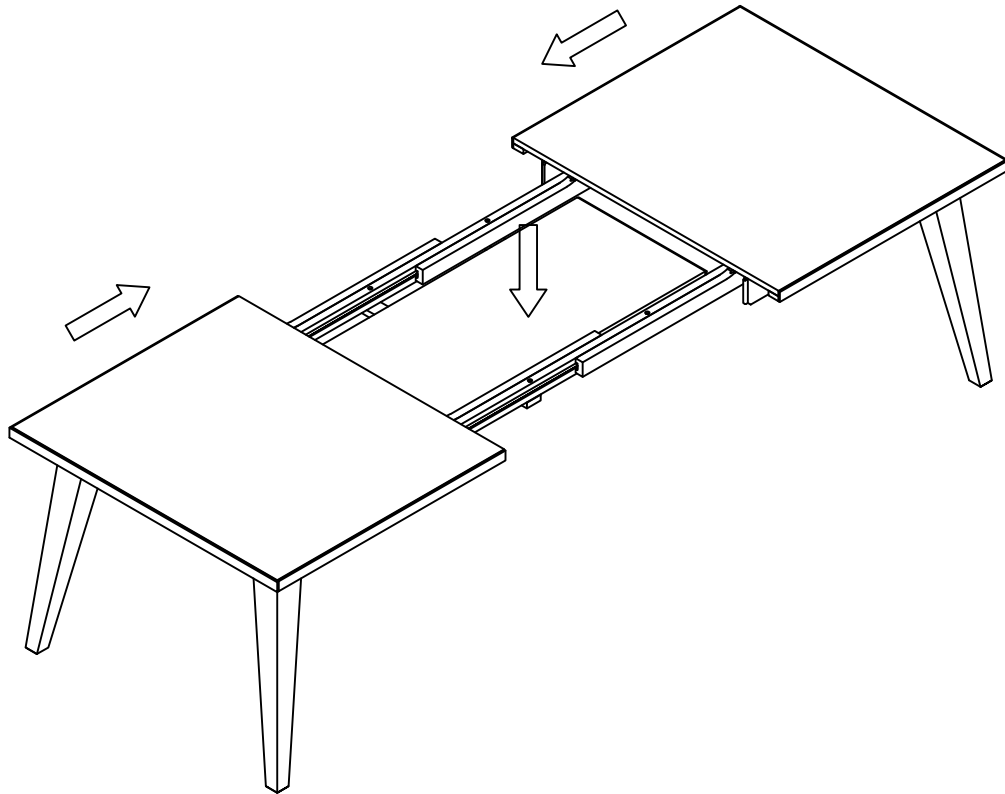

INTERCON
FURNITURE FOR LIFE

ASSEMBLY INSTRUCTIONS

DESCRIP: 42x72-92, Dining Table w/Leaf

ITEM: OS-TA-4292-WCT-C

Thank you for purchasing this quality product. Be sure to check all packing material carefully for small parts which may have come loose inside the carton during shipment. Identify and count all parts and compare with the parts list below. Please keep all hardware out of reach of small children.

STEP 9