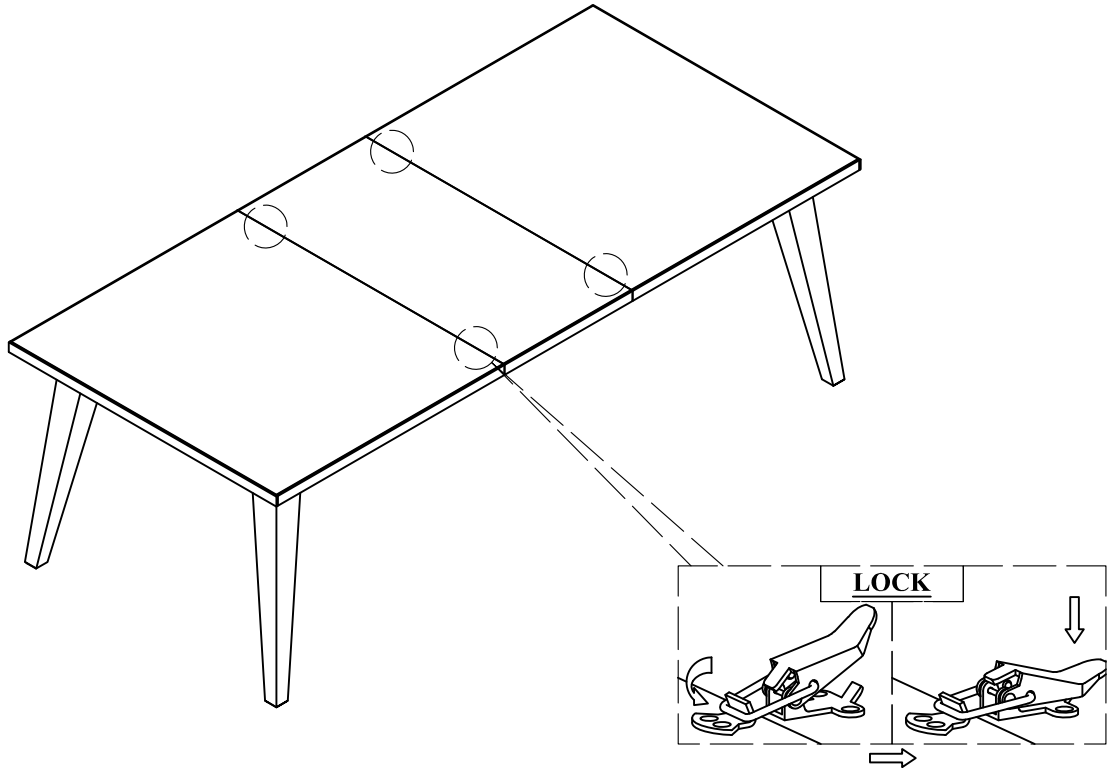

STEP 1

STEP 2

INTERCON
FURNITURE FOR LIFE

ASSEMBLY INSTRUCTIONS

DESCRIP: 42x72-92, Dining Table w/Leaf

ITEM: OS-TA-4292-WCT-C

Thank you for purchasing this quality product. Be sure to check all packing material carefully for small parts which may have come loose inside the carton during shipment. Identify and count all parts and compare with the parts list below. Please keep all hardware out of reach of small children.

STEP 3

STEP 4

INTERCON
FURNITURE FOR LIFE

ASSEMBLY INSTRUCTIONS

DESCRIP: 42x72-92, Dining Table w/Leaf

ITEM: OS-TA-4292-WCT-C

Thank you for purchasing this quality product. Be sure to check all packing material carefully for small parts which may have come loose inside the carton during shipment. Identify and count all parts and compare with the parts list below. Please keep all hardware out of reach of small children.

STEP 5

STEP 6

INTERCON
FURNITURE FOR LIFE

ASSEMBLY INSTRUCTIONS

DESCRIP: 42x72-92, Dining Table w/Leaf

ITEM: OS-TA-4292-WCT-C

Thank you for purchasing this quality product. Be sure to check all packing material carefully for small parts which may have come loose inside the carton during shipment. Identify and count all parts and compare with the parts list below. Please keep all hardware out of reach of small children.

STEP 7

STEP 8

INTERCON
FURNITURE FOR LIFE

ASSEMBLY INSTRUCTIONS

DESCRIP: 42x72-92, Dining Table w/Leaf

ITEM: OS-TA-4292-WCT-C

Thank you for purchasing this quality product. Be sure to check all packing material carefully for small parts which may have come loose inside the carton during shipment. Identify and count all parts and compare with the parts list below. Please keep all hardware out of reach of small children.