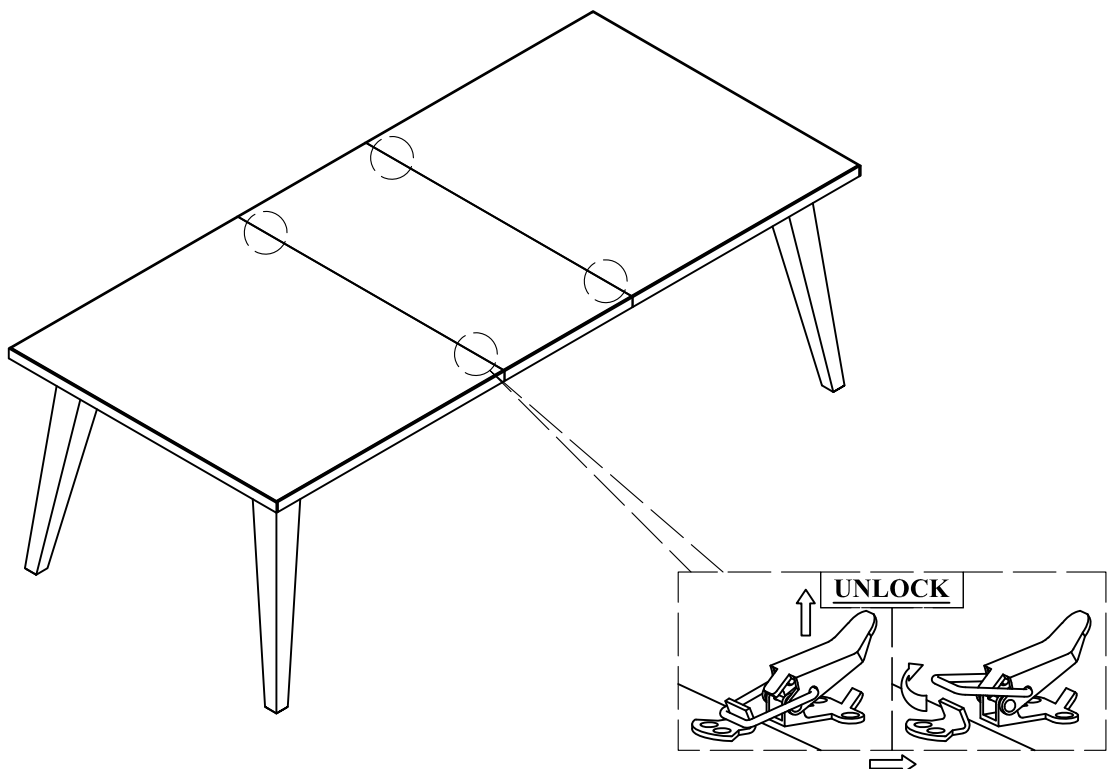

STEP 1

STEP 2

INTERCON
FURNITURE FOR LIFE

ASSEMBLY INSTRUCTIONS

DESCRIP: 42x72-92, Dining Table w/Leaf

ITEM: OS-TA-4292-WCT-C

Thank you for purchasing this quality product. Be sure to check all packing material carefully for small parts which may have come loose inside the carton during shipment. Identify and count all parts and compare with the parts list below. Please keep all hardware out of reach of small children.

STEP 3

STEP 4

INTERCON
FURNITURE FOR LIFE

ASSEMBLY INSTRUCTIONS

DESCRIP: 42x72-92, Dining Table w/Leaf

ITEM: OS-TA-4292-WCT-C

Thank you for purchasing this quality product. Be sure to check all packing material carefully for small parts which may have come loose inside the carton during shipment. Identify and count all parts and compare with the parts list below. Please keep all hardware out of reach of small children.

STEP 5

STEP 6

INTERCON
FURNITURE FOR LIFE

ASSEMBLY INSTRUCTIONS

DESCRIP: 42x72-92, Dining Table w/Leaf

ITEM: OS-TA-4292-WCT-C

Thank you for purchasing this quality product. Be sure to check all packing material carefully for small parts which may have come loose inside the carton during shipment. Identify and count all parts and compare with the parts list below. Please keep all hardware out of reach of small children.

STEP 7

STEP 8

INTERCON
FURNITURE FOR LIFE

ASSEMBLY INSTRUCTIONS

DESCRIP: 42x72-92, Dining Table w/Leaf

ITEM: OS-TA-4292-WCT-C

Thank you for purchasing this quality product. Be sure to check all packing material carefully for small parts which may have come loose inside the carton during shipment. Identify and count all parts and compare with the parts list below. Please keep all hardware out of reach of small children.