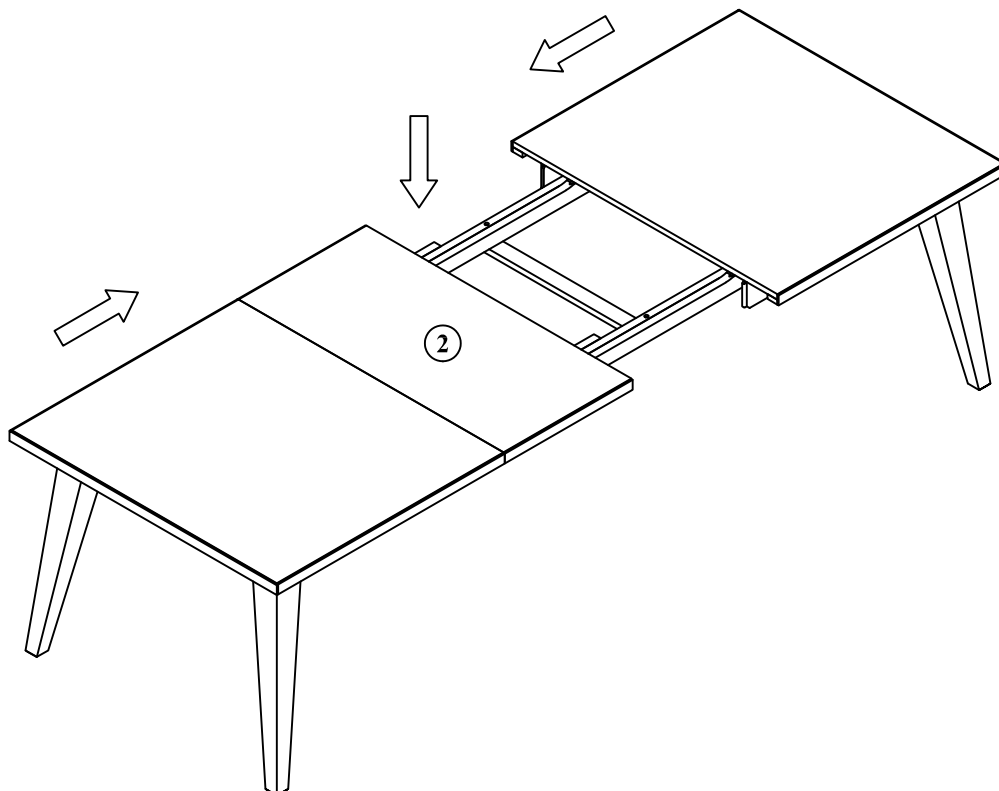

INTERCON
FURNITURE FOR LIFE

ASSEMBLY INSTRUCTIONS

DESCRIP: 42x72-92, Dining Table w/Leaf

ITEM: OS-TA-4292-WCT-C

Thank you for purchasing this quality product. Be sure to check all packing material carefully for small parts which may have come loose inside the carton during shipment. Identify and count all parts and compare with the parts list below. Please keep all hardware out of reach of small children.

STEP 1

STEP 2

INTERCON
FURNITURE FOR LIFE

ASSEMBLY INSTRUCTIONS

DESCRIP: 42x72-92, Dining Table w/Leaf

ITEM: OS-TA-4292-WCT-C

Thank you for purchasing this quality product. Be sure to check all packing material carefully for small parts which may have come loose inside the carton during shipment. Identify and count all parts and compare with the parts list below. Please keep all hardware out of reach of small children.

STEP 3

STEP 4

INTERCON
FURNITURE FOR LIFE

ASSEMBLY INSTRUCTIONS

DESCRIP: 42x72-92, Dining Table w/Leaf

ITEM: OS-TA-4292-WCT-C

Thank you for purchasing this quality product. Be sure to check all packing material carefully for small parts which may have come loose inside the carton during shipment. Identify and count all parts and compare with the parts list below. Please keep all hardware out of reach of small children.

STEP 5

STEP 6

INTERCON
FURNITURE FOR LIFE

ASSEMBLY INSTRUCTIONS

DESCRIP: 42x72-92, Dining Table w/Leaf

ITEM: OS-TA-4292-WCT-C

Thank you for purchasing this quality product. Be sure to check all packing material carefully for small parts which may have come loose inside the carton during shipment. Identify and count all parts and compare with the parts list below. Please keep all hardware out of reach of small children.