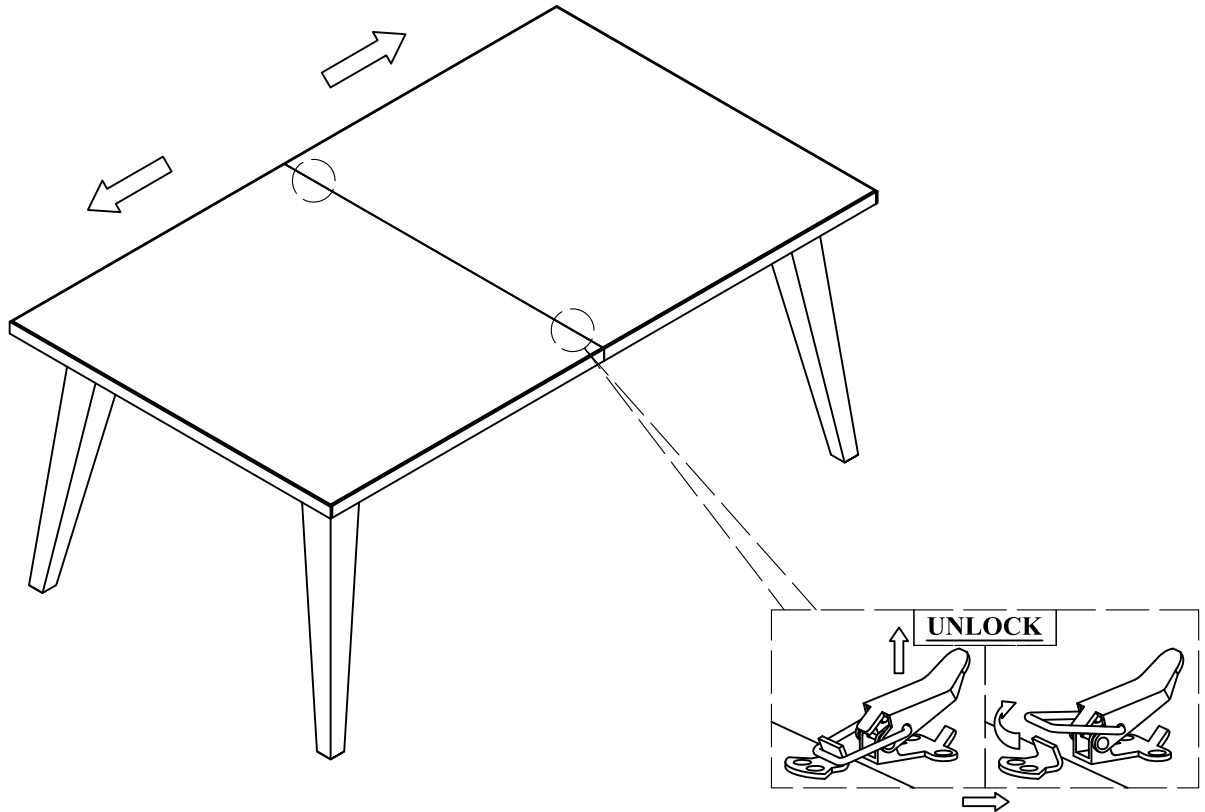

INTERCON
FURNITURE FOR LIFE

ASSEMBLY INSTRUCTIONS

DESCRIP: 42x72-92, Dining Table w/Leaf

ITEM: OS-TA-4292-WCT-C

Thank you for purchasing this quality product. Be sure to check all packing material carefully for small parts which may have come loose inside the carton during shipment. Identify and count all parts and compare with the parts list below. Please keep all hardware out of reach of small children.

STEP 1

STEP 2

INTERCON
FURNITURE FOR LIFE

ASSEMBLY INSTRUCTIONS

DESCRIP: 42x72-92, Dining Table w/Leaf

ITEM: OS-TA-4292-WCT-C

Thank you for purchasing this quality product. Be sure to check all packing material carefully for small parts which may have come loose inside the carton during shipment. Identify and count all parts and compare with the parts list below. Please keep all hardware out of reach of small children.

STEP 3

STEP 4

INTERCON
FURNITURE FOR LIFE

ASSEMBLY INSTRUCTIONS

DESCRIP: 42x72-92, Dining Table w/Leaf

ITEM: OS-TA-4292-WCT-C

Thank you for purchasing this quality product. Be sure to check all packing material carefully for small parts which may have come loose inside the carton during shipment. Identify and count all parts and compare with the parts list below. Please keep all hardware out of reach of small children.

STEP 5

STEP 6

INTERCON
FURNITURE FOR LIFE

ASSEMBLY INSTRUCTIONS

DESCRIP: 42x72-92, Dining Table w/Leaf

ITEM: OS-TA-4292-WCT-C

Thank you for purchasing this quality product. Be sure to check all packing material carefully for small parts which may have come loose inside the carton during shipment. Identify and count all parts and compare with the parts list below. Please keep all hardware out of reach of small children.