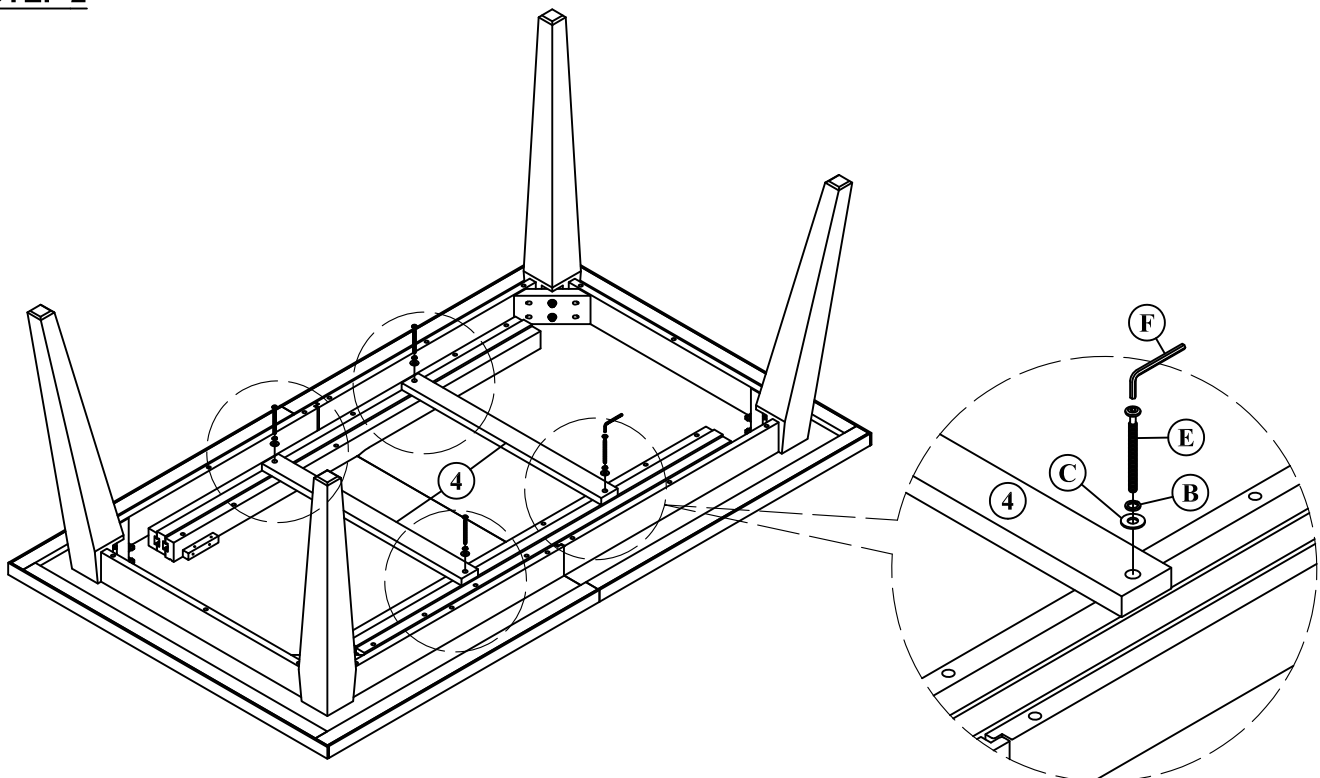

INTERCON
FURNITURE FOR LIFE

ASSEMBLY INSTRUCTIONS

DESCRIP: 42x72-92, Dining Table w/Leaf

ITEM: OS-TA-4292-WCT-C

Thank you for purchasing this quality product. Be sure to check all packing material carefully for small parts which may have come loose inside the carton during shipment. Identify and count all parts and compare with the parts list below. Please keep all hardware out of reach of small children.

STEP 1

STEP 2

INTERCON
FURNITURE FOR LIFE

ASSEMBLY INSTRUCTIONS

DESCRIP: 42x72-92, Dining Table w/Leaf

ITEM: OS-TA-4292-WCT-C

Thank you for purchasing this quality product. Be sure to check all packing material carefully for small parts which may have come loose inside the carton during shipment. Identify and count all parts and compare with the parts list below. Please keep all hardware out of reach of small children.

STEP 3

STEP 4

INTERCON
FURNITURE FOR LIFE

ASSEMBLY INSTRUCTIONS

DESCRIP: 42x72-92, Dining Table w/Leaf

ITEM: OS-TA-4292-WCT-C

Thank you for purchasing this quality product. Be sure to check all packing material carefully for small parts which may have come loose inside the carton during shipment. Identify and count all parts and compare with the parts list below. Please keep all hardware out of reach of small children.

STEP 5

STEP 6

INTERCON
FURNITURE FOR LIFE

ASSEMBLY INSTRUCTIONS

DESCRIP: 42x72-92, Dining Table w/Leaf

ITEM: OS-TA-4292-WCT-C

Thank you for purchasing this quality product. Be sure to check all packing material carefully for small parts which may have come loose inside the carton during shipment. Identify and count all parts and compare with the parts list below. Please keep all hardware out of reach of small children.