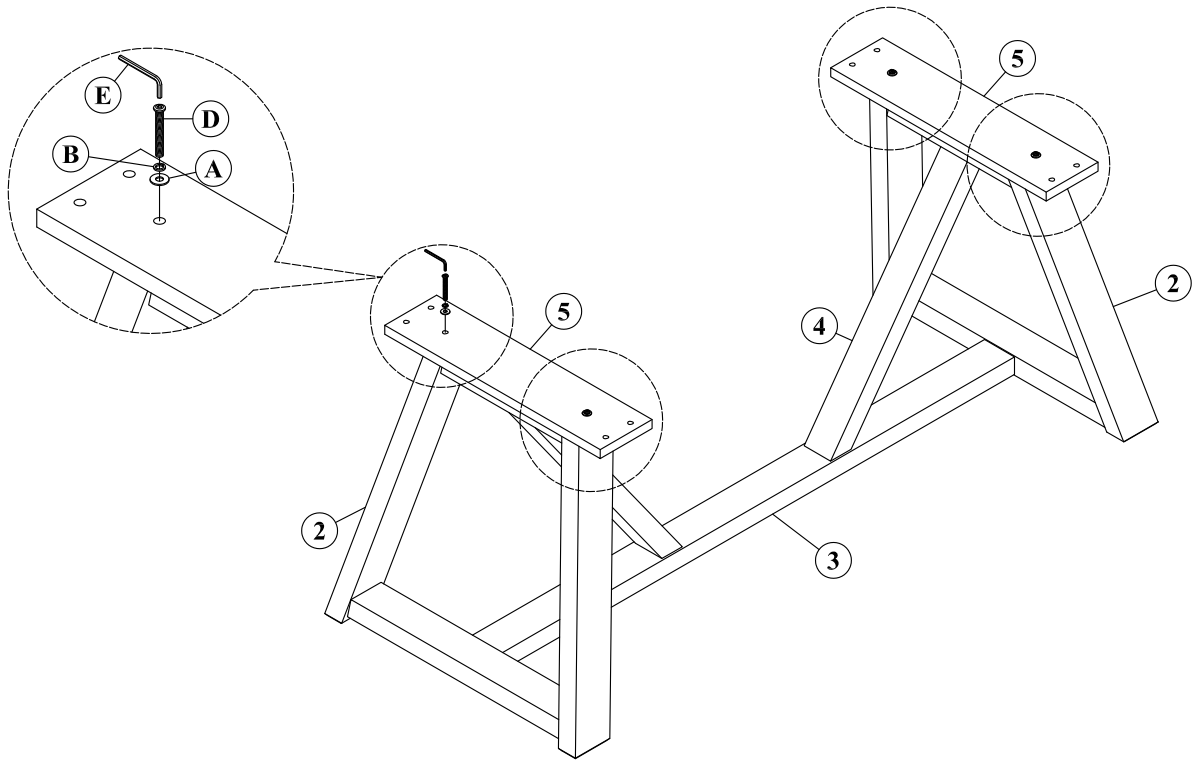

INTERCON
FURNITURE FOR LIFE

ASSEMBLY INSTRUCTIONS

DESCRIP: BACKLESS BENCH, 59"

ITEM: HR-CH-5921B-RCV-RTA

Thank you for purchasing this quality product. Be sure to check all packing material carefully for small parts which may have come loose inside the carton during shipment. Identify and count all parts and compare with the parts list below. Please keep all hardware out of reach of small children.

STEP 1

STEP 2

INTERCON
FURNITURE FOR LIFE

ASSEMBLY INSTRUCTIONS

DESCRIP: BACKLESS BENCH, 59"

ITEM: HR-CH-5921B-RCV-RTA

Thank you for purchasing this quality product. Be sure to check all packing material carefully for small parts which may have come loose inside the carton during shipment. Identify and count all parts and compare with the parts list below. Please keep all hardware out of reach of small children.

STEP 3

STEP 4