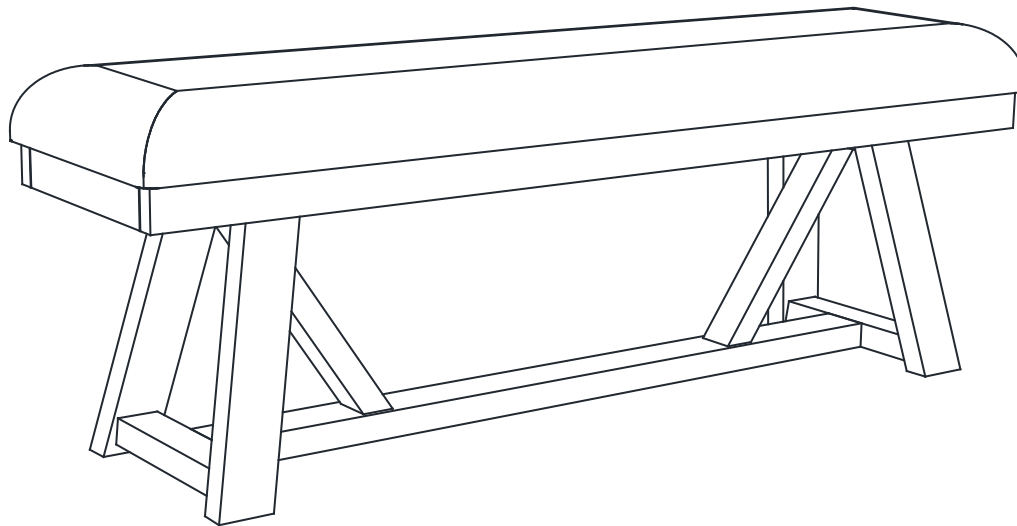

INTERCON
FURNITURE FOR LIFE

ASSEMBLY INSTRUCTIONS

DESCRIP: BACKLESS BENCH, 59"

ITEM: HR-CH-5921B-RCV-RTA

Thank you for purchasing this quality product. Be sure to check all packing material carefully for small parts which may have come loose inside the carton during shipment. Identify and count all parts and compare with the parts list below. Please keep all hardware out of reach of small children.

<p>1</p>  <p>SEAT WITH BOX FRAME (x1)</p>	<p>2</p>  <p>LEGS (x2)</p>	<p>3</p>  <p>MIDDLE STRETCHER (x1)</p>	<p>4</p>  <p>TRESTLE BAR (x2)</p>	<p>5</p>  <p>MOUNTING PLATE (x2)</p>
<p>A</p>  <p>FLAT WASHER Ø5/16" x Ø19mm (x18)</p>	<p>B</p>  <p>SPRING WASHER Ø 5/16" x Ø 12mm (x18)</p>	<p>C</p>  <p>BOLT Ø1/4" x 57 (x6)</p>	<p>D</p>  <p>BOLT Ø5/16" x 45 (x12)</p>	<p>E</p>  <p>ALLEN KEY 58 x 23 x 4mm (x1)</p>