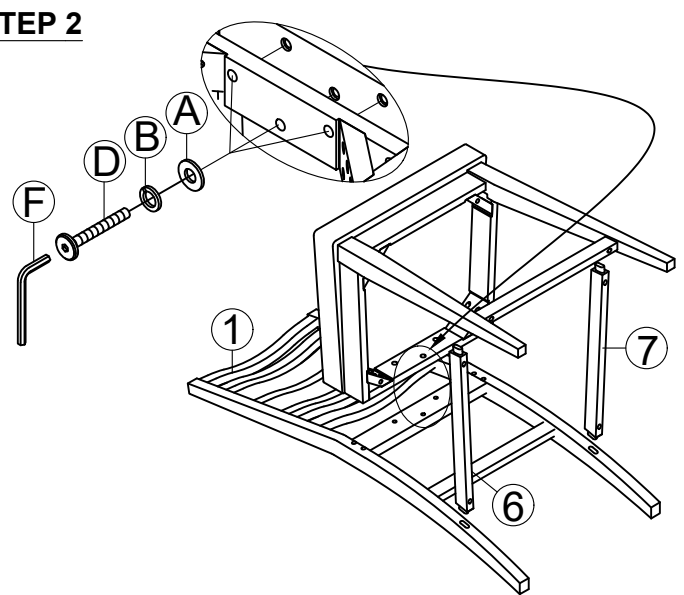

INTERCON
FURNITURE FOR LIFE

ASSEMBLY INSTRUCTIONS

DESCRIP: B/S, LADDER BACK W/CUSHION ST

ITEM: KI-BS-289C-BMW-K24

Thank you for purchasing this quality product. Be sure to check all packing material carefully for small parts which may have come loose inside the carton during shipment. Identify and count all parts and compare with the parts list below. Please keep all hardware out of reach of small children.

1 CHAIR BACK (x1)	2 SEAT WITH BOX FRAME (x1)	3 LEFT FRONT LEG (x1)	4 RIGHT FRONT LEG (x1)	5 FRONT STRETCHER (x1)	6 LEFT SIDE STRETCHER (x1)	7 RIGHT SIDE STRETCHER (x1)	
A FLAT WASHER Ø5/16" x Ø19mm (x11)	B SPRING WASHER Ø5/16" x Ø12mm (x11)	C HEX - NUT Ø5/16" x 12 (x4)	D SHORT BOLT Ø1/4" x 38 (x3)	E LONG BOLT Ø1/4" x 85 (x4)	F ALLEN KEY 58 x 23 x 4mm (x1)	G WRENCH 12 x 75mm (x1)	H SCREW Ø4 x 50mm (x6)

STEP 1

STEP 2

STEP 3

STEP 4

COMPLETE ASSEMBLE

ASSEMBLY TIPS:

1. Remove hardware from box and sort by size.
2. Please check to see that all hardware and parts are present prior start of assembly.
3. Please follow attached instructions in the same sequence as numbered to assure fast and easy assembly.

⚠ WARNING

1. Don't attempt to repair or modify parts that are broken or defective. Please contact the store immediately.
2. This product is for home use only and not intended for commercial establishments.