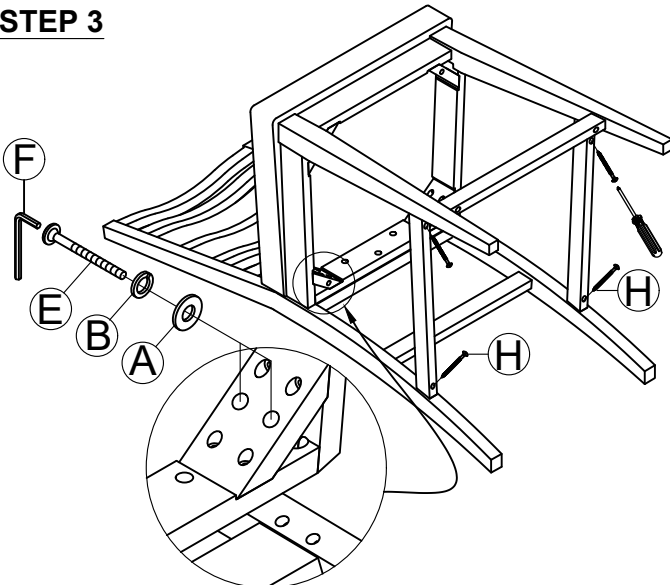

STEP 3

STEP 4