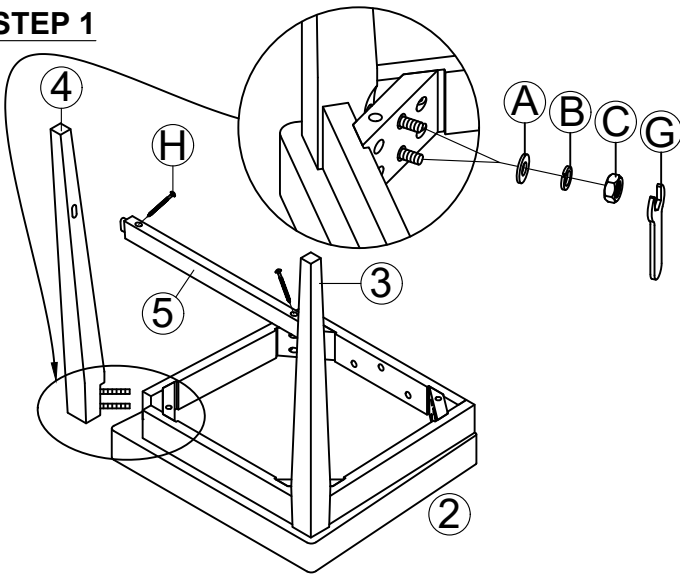

INTERCON
FURNITURE FOR LIFE

ASSEMBLY INSTRUCTIONS

DESCRIP: B/S, LADDER BACK W/CUSHION ST

ITEM: KI-BS-289C-BMW-K24

Thank you for purchasing this quality product. Be sure to check all packing material carefully for small parts which may have come loose inside the carton during shipment. Identify and count all parts and compare with the parts list below. Please keep all hardware out of reach of small children.

1 CHAIR BACK (x1)	2 SEAT WITH BOX FRAME (x1)	3 LEFT FRONT LEG (x1)	4 RIGHT FRONT LEG (x1)	5 FRONT STRETCHER (x1)	6 LEFT SIDE STRETCHER (x1)	7 RIGHT SIDE STRETCHER (x1)	
A FLAT WASHER Ø5/16" x Ø19mm (x11)	B SPRING WASHER Ø5/16" x Ø12mm (x11)	C HEX - NUT Ø5/16" x 12 (x4)	D SHORT BOLT Ø1/4" x 38 (x3)	E LONG BOLT Ø1/4" x 85 (x4)	F ALLEN KEY 58 x 23 x 4mm (x1)	G WRENCH 12 x 75mm (x1)	H SCREW Ø4 x 50mm (x6)

STEP 1