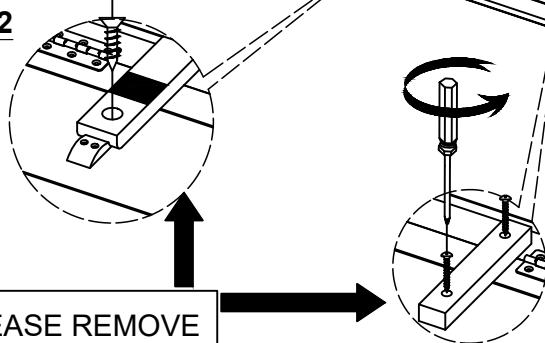

STEP 2

PLEASE REMOVE
BEFORE USE