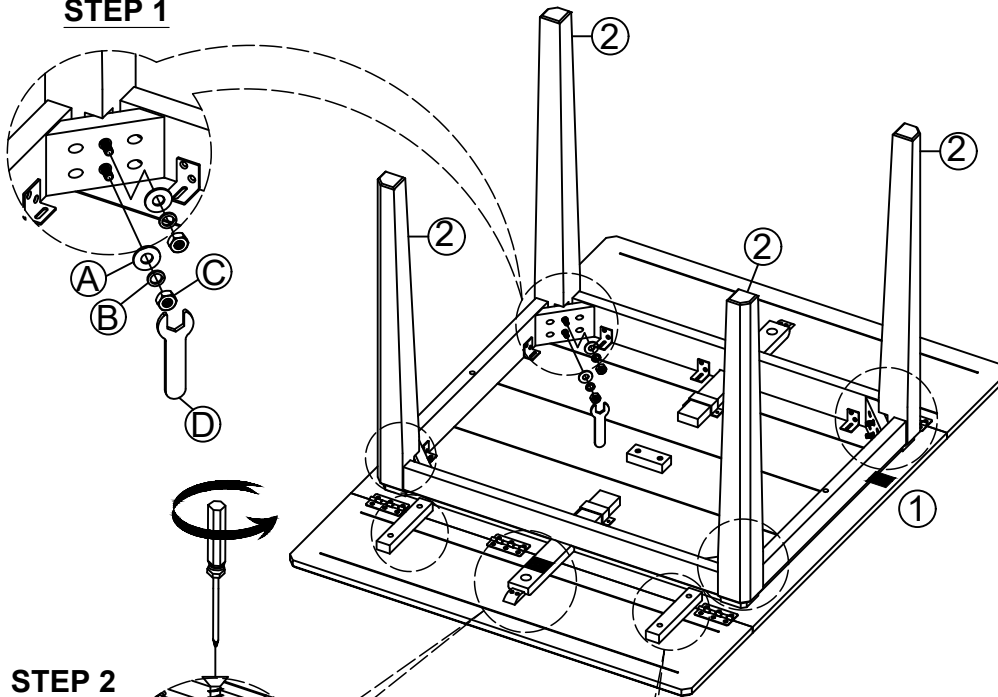

# ASSEMBLY INSTRUCTIONS

DESCRIP: 36 x 30 - 40 - 50" DROP LEAF TABLE

ITEM: KI-TA-4242D-BMW-C

Thank you for purchasing this quality product. Be sure to check all packing material carefully for small parts which may have come loose inside the carton during shipment. Identify and count all parts and compare with the parts list below. Please keep all hardware out of reach of small children.

1  TABLE TOP (x1)	2  TABLE LEG (x4)		
A  FLAT WASHER Ø5/16" x Ø19mm (x8)	B  SPRING WASHER Ø5/16" x Ø12mm (x8)	C  HEX NUT Ø5/16" x 12mm (x8)	D  WRENCH 12 x 75mm (X1)

## STEP 1