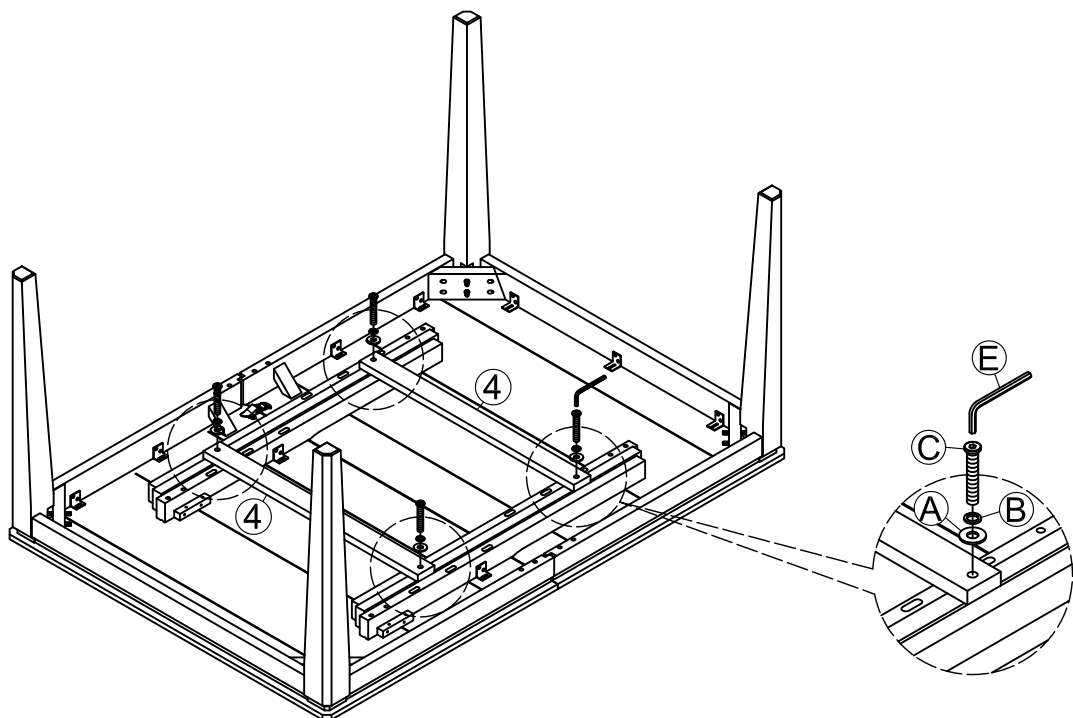

INTERCON
FURNITURE FOR LIFE

ASSEMBLY INSTRUCTIONS

DESCRIP: 42 x 60 - 78" DINING TABLE

ITEM: KI-TA-4278-BMW-C

Thank you for purchasing this quality product. Be sure to check all packing material carefully for small parts which may have come loose inside the carton during shipment. Identify and count all parts and compare with the parts list below. Please keep all hardware out of reach of small children.

STEP 1

STEP 2

INTERCON
FURNITURE FOR LIFE

ASSEMBLY INSTRUCTIONS

DESCRIP: 42 x 60 - 78" DINING TABLE

ITEM: KI-TA-4278-BMW-C

Thank you for purchasing this quality product. Be sure to check all packing material carefully for small parts which may have come loose inside the carton during shipment. Identify and count all parts and compare with the parts list below. Please keep all hardware out of reach of small children.

STEP 5

STEP 6

INTERCON
FURNITURE FOR LIFE

ASSEMBLY INSTRUCTIONS

DESCRIP: 42 x 60 - 78" DINING TABLE

ITEM: KI-TA-4278-BMW-C

Thank you for purchasing this quality product. Be sure to check all packing material carefully for small parts which may have come loose inside the carton during shipment. Identify and count all parts and compare with the parts list below. Please keep all hardware out of reach of small children.