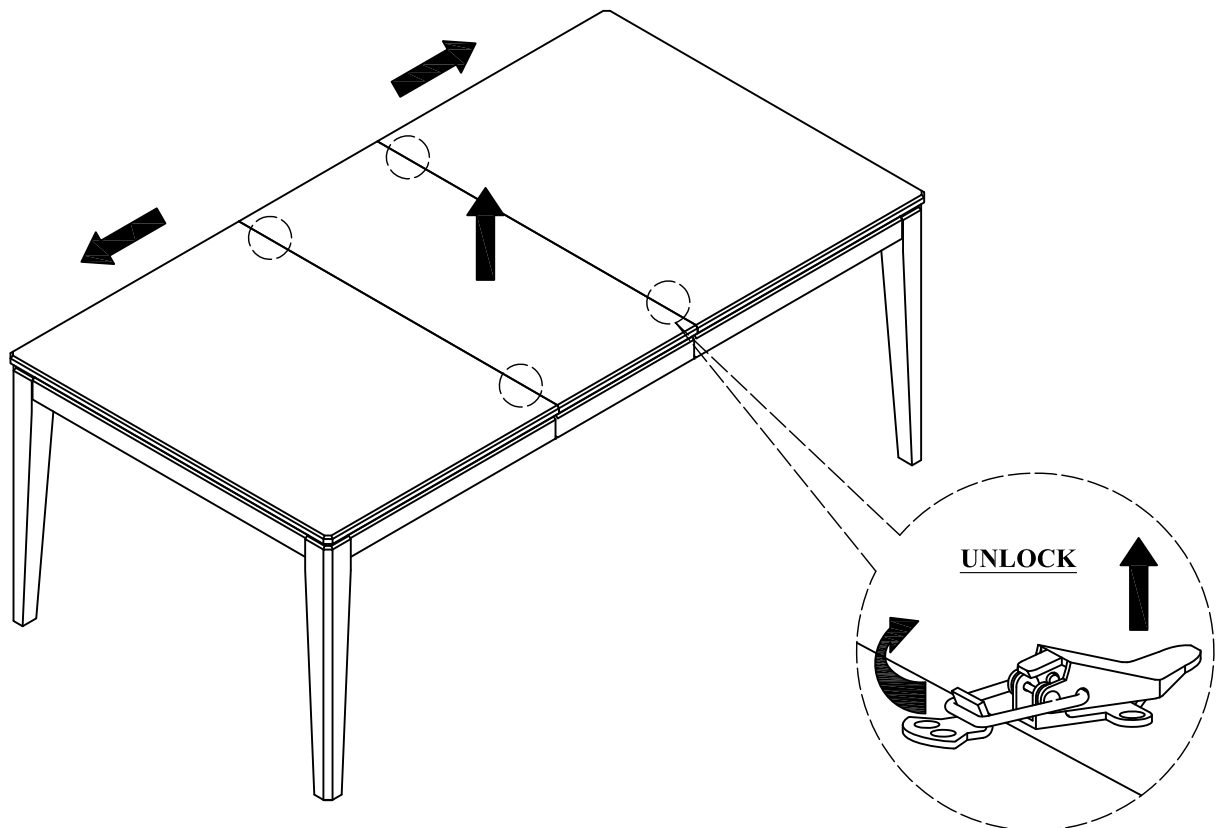

STEP 1

STEP 2

INTERCON
FURNITURE FOR LIFE

ASSEMBLY INSTRUCTIONS

DESCRIP: 42 x 60 - 78" DINING TABLE

ITEM: KI-TA-4278-BMW-C

Thank you for purchasing this quality product. Be sure to check all packing material carefully for small parts which may have come loose inside the carton during shipment. Identify and count all parts and compare with the parts list below. Please keep all hardware out of reach of small children.

STEP 5

STEP 6

INTERCON
FURNITURE FOR LIFE

ASSEMBLY INSTRUCTIONS

DESCRIP: 42 x 60 - 78" DINING TABLE

ITEM: KI-TA-4278-BMW-C

Thank you for purchasing this quality product. Be sure to check all packing material carefully for small parts which may have come loose inside the carton during shipment. Identify and count all parts and compare with the parts list below. Please keep all hardware out of reach of small children.

STEP 7

STEP 8

INTERCON
FURNITURE FOR LIFE

ASSEMBLY INSTRUCTIONS

DESCRIP: 42 x 60 - 78" DINING TABLE

ITEM: KI-TA-4278-BMW-C

Thank you for purchasing this quality product. Be sure to check all packing material carefully for small parts which may have come loose inside the carton during shipment. Identify and count all parts and compare with the parts list below. Please keep all hardware out of reach of small children.