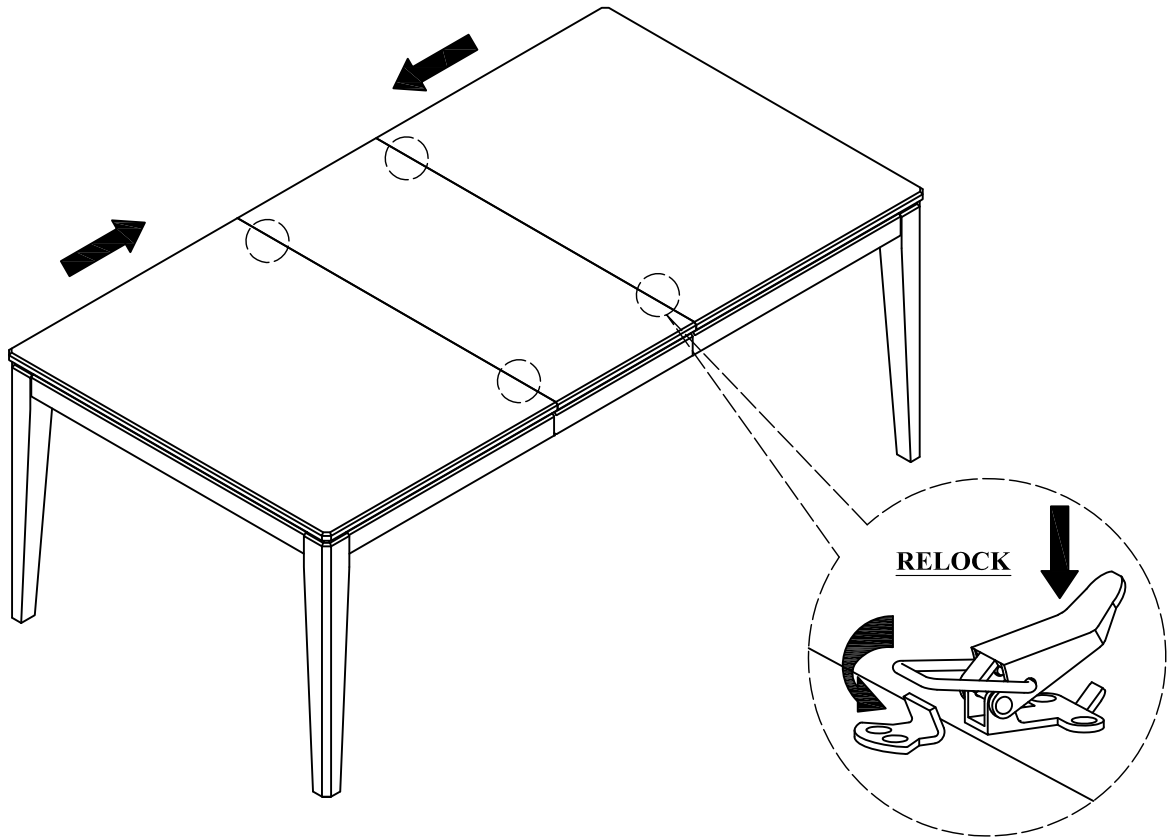

STEP 1

STEP 2

INTERCON
FURNITURE FOR LIFE

ASSEMBLY INSTRUCTIONS

DESCRIP: 42 x 60 - 78" DINING TABLE

ITEM: KI-TA-4278-BMW-C

Thank you for purchasing this quality product. Be sure to check all packing material carefully for small parts which may have come loose inside the carton during shipment. Identify and count all parts and compare with the parts list below. Please keep all hardware out of reach of small children.

STEP 5

STEP 6

INTERCON
FURNITURE FOR LIFE

ASSEMBLY INSTRUCTIONS

DESCRIP: 42 x 60 - 78" DINING TABLE

ITEM: KI-TA-4278-BMW-C

Thank you for purchasing this quality product. Be sure to check all packing material carefully for small parts which may have come loose inside the carton during shipment. Identify and count all parts and compare with the parts list below. Please keep all hardware out of reach of small children.

STEP 7

STEP 8

INTERCON
FURNITURE FOR LIFE

ASSEMBLY INSTRUCTIONS

DESCRIP: 42 x 60 - 78" DINING TABLE

ITEM: KI-TA-4278-BMW-C

Thank you for purchasing this quality product. Be sure to check all packing material carefully for small parts which may have come loose inside the carton during shipment. Identify and count all parts and compare with the parts list below. Please keep all hardware out of reach of small children.