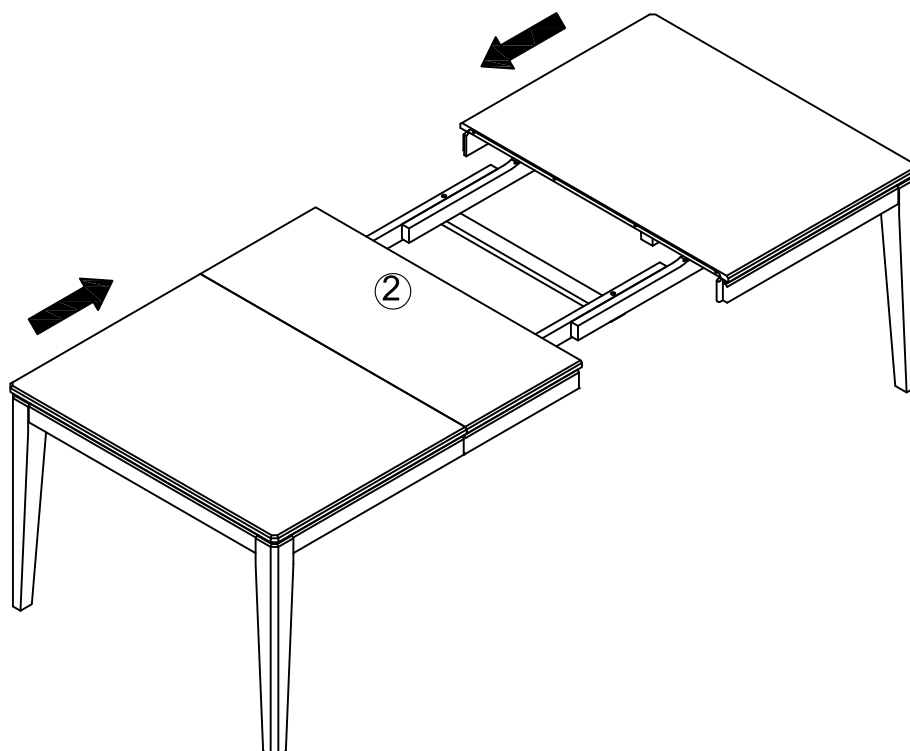

INTERCON
FURNITURE FOR LIFE

ASSEMBLY INSTRUCTIONS

DESCRIP: 42 x 60 - 78" DINING TABLE

ITEM: KI-TA-4278-BMW-C

Thank you for purchasing this quality product. Be sure to check all packing material carefully for small parts which may have come loose inside the carton during shipment. Identify and count all parts and compare with the parts list below. Please keep all hardware out of reach of small children.

STEP 1

STEP 2

INTERCON
FURNITURE FOR LIFE

ASSEMBLY INSTRUCTIONS

DESCRIP: 42 x 60 - 78" DINING TABLE

ITEM: KI-TA-4278-BMW-C

Thank you for purchasing this quality product. Be sure to check all packing material carefully for small parts which may have come loose inside the carton during shipment. Identify and count all parts and compare with the parts list below. Please keep all hardware out of reach of small children.

STEP 5

STEP 6

INTERCON
FURNITURE FOR LIFE

ASSEMBLY INSTRUCTIONS

DESCRIP: 42 x 60 - 78" DINING TABLE

ITEM: KI-TA-4278-BMW-C

Thank you for purchasing this quality product. Be sure to check all packing material carefully for small parts which may have come loose inside the carton during shipment. Identify and count all parts and compare with the parts list below. Please keep all hardware out of reach of small children.

STEP 7

STEP 8

INTERCON
FURNITURE FOR LIFE

ASSEMBLY INSTRUCTIONS

DESCRIP: 42 x 60 - 78" DINING TABLE

ITEM: KI-TA-4278-BMW-C

Thank you for purchasing this quality product. Be sure to check all packing material carefully for small parts which may have come loose inside the carton during shipment. Identify and count all parts and compare with the parts list below. Please keep all hardware out of reach of small children.