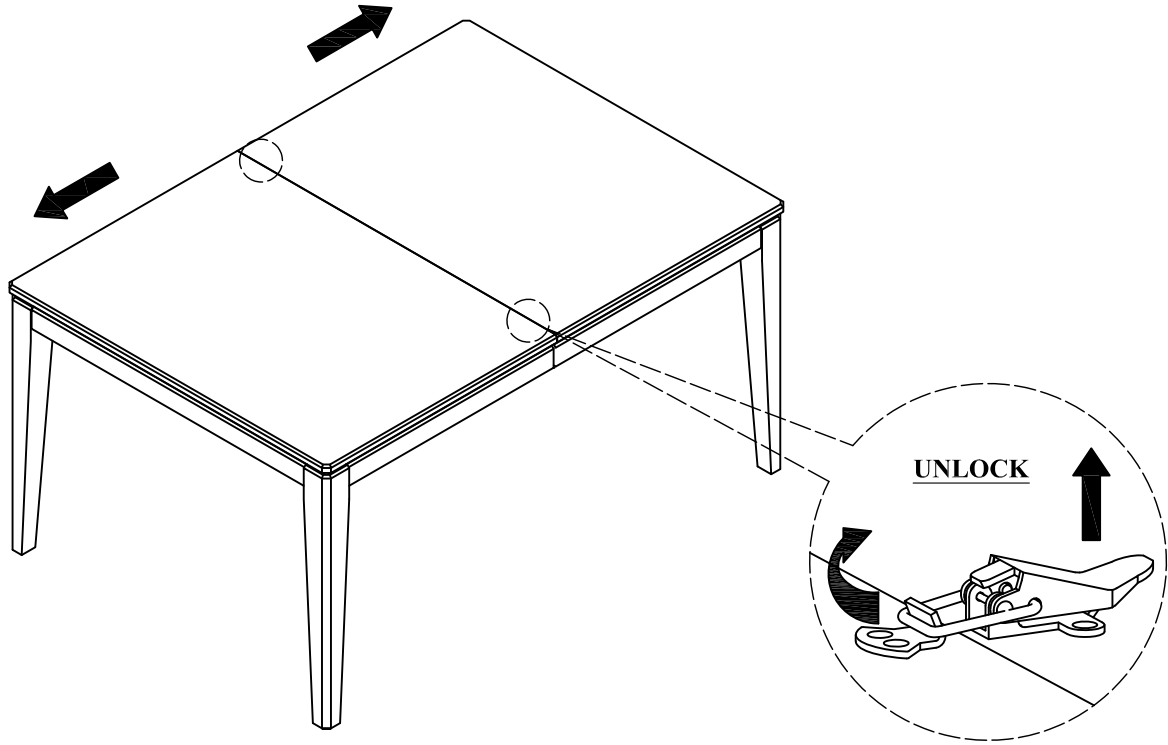

INTERCON
FURNITURE FOR LIFE

ASSEMBLY INSTRUCTIONS

DESCRIP: 42 x 60 - 78" DINING TABLE

ITEM: KI-TA-4278-BMW-C

Thank you for purchasing this quality product. Be sure to check all packing material carefully for small parts which may have come loose inside the carton during shipment. Identify and count all parts and compare with the parts list below. Please keep all hardware out of reach of small children.

STEP 1

STEP 2

INTERCON
FURNITURE FOR LIFE

ASSEMBLY INSTRUCTIONS

DESCRIP: 42 x 60 - 78" DINING TABLE

ITEM: KI-TA-4278-BMW-C

Thank you for purchasing this quality product. Be sure to check all packing material carefully for small parts which may have come loose inside the carton during shipment. Identify and count all parts and compare with the parts list below. Please keep all hardware out of reach of small children.

STEP 5

STEP 6

INTERCON
FURNITURE FOR LIFE

ASSEMBLY INSTRUCTIONS

DESCRIP: 42 x 60 - 78" DINING TABLE

ITEM: KI-TA-4278-BMW-C

Thank you for purchasing this quality product. Be sure to check all packing material carefully for small parts which may have come loose inside the carton during shipment. Identify and count all parts and compare with the parts list below. Please keep all hardware out of reach of small children.

STEP 7

STEP 8

INTERCON
FURNITURE FOR LIFE

ASSEMBLY INSTRUCTIONS

DESCRIP: 42 x 60 - 78" DINING TABLE

ITEM: KI-TA-4278-BMW-C

Thank you for purchasing this quality product. Be sure to check all packing material carefully for small parts which may have come loose inside the carton during shipment. Identify and count all parts and compare with the parts list below. Please keep all hardware out of reach of small children.