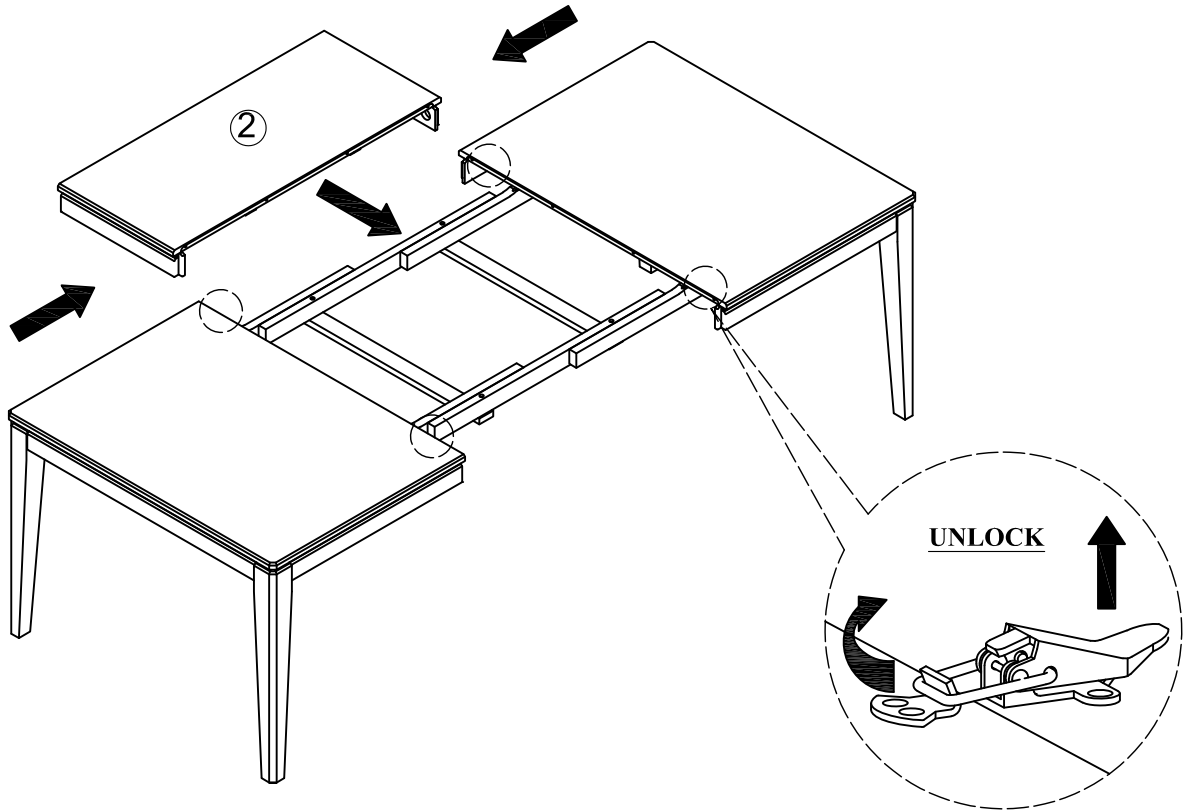

INTERCON
FURNITURE FOR LIFE

ASSEMBLY INSTRUCTIONS

DESCRIP: 42 x 60 - 78" DINING TABLE

ITEM: KI-TA-4278-BMW-C

Thank you for purchasing this quality product. Be sure to check all packing material carefully for small parts which may have come loose inside the carton during shipment. Identify and count all parts and compare with the parts list below. Please keep all hardware out of reach of small children.

STEP 9