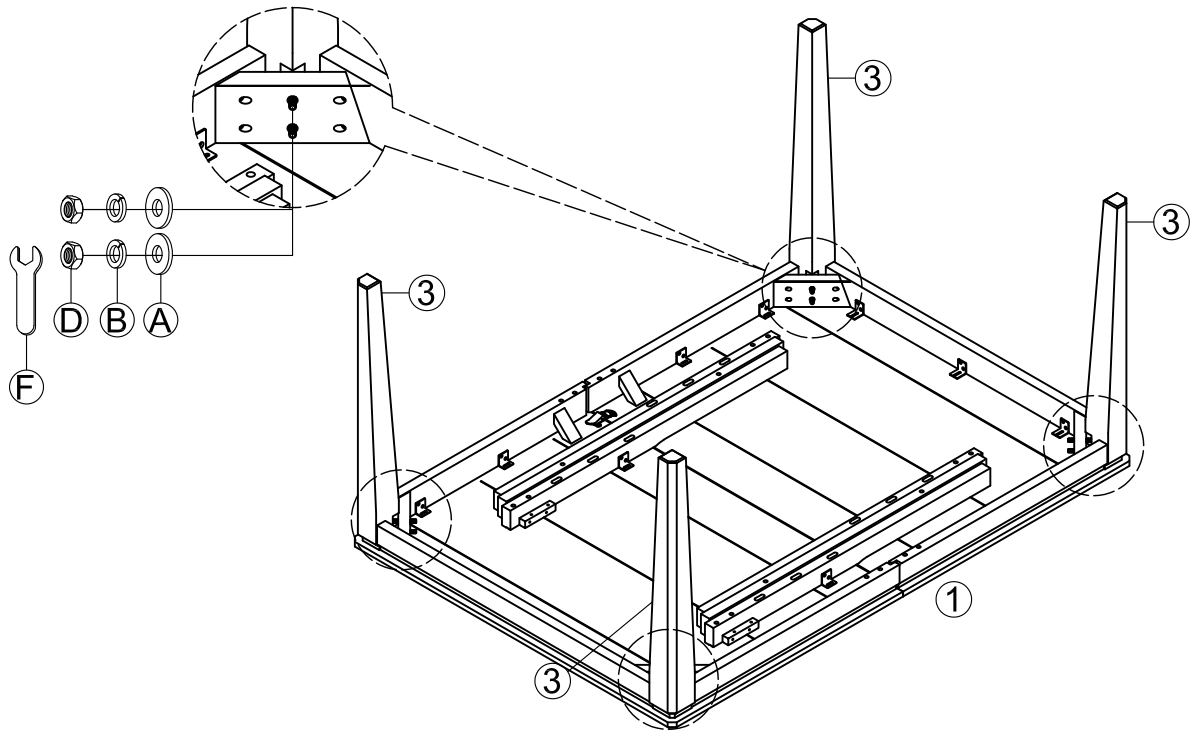

INTERCON
FURNITURE FOR LIFE

ASSEMBLY INSTRUCTIONS

DESCRIP: 42 x 60 - 78" DINING TABLE

ITEM: KI-TA-4278-BMW-C

Thank you for purchasing this quality product. Be sure to check all packing material carefully for small parts which may have come loose inside the carton during shipment. Identify and count all parts and compare with the parts list below. Please keep all hardware out of reach of small children.

STEP 1

STEP 2

INTERCON
FURNITURE FOR LIFE

ASSEMBLY INSTRUCTIONS

DESCRIP: 42 x 60 - 78" DINING TABLE

ITEM: KI-TA-4278-BMW-C

Thank you for purchasing this quality product. Be sure to check all packing material carefully for small parts which may have come loose inside the carton during shipment. Identify and count all parts and compare with the parts list below. Please keep all hardware out of reach of small children.

STEP 5

STEP 6

INTERCON
FURNITURE FOR LIFE

ASSEMBLY INSTRUCTIONS

DESCRIP: 42 x 60 - 78" DINING TABLE

ITEM: KI-TA-4278-BMW-C

Thank you for purchasing this quality product. Be sure to check all packing material carefully for small parts which may have come loose inside the carton during shipment. Identify and count all parts and compare with the parts list below. Please keep all hardware out of reach of small children.