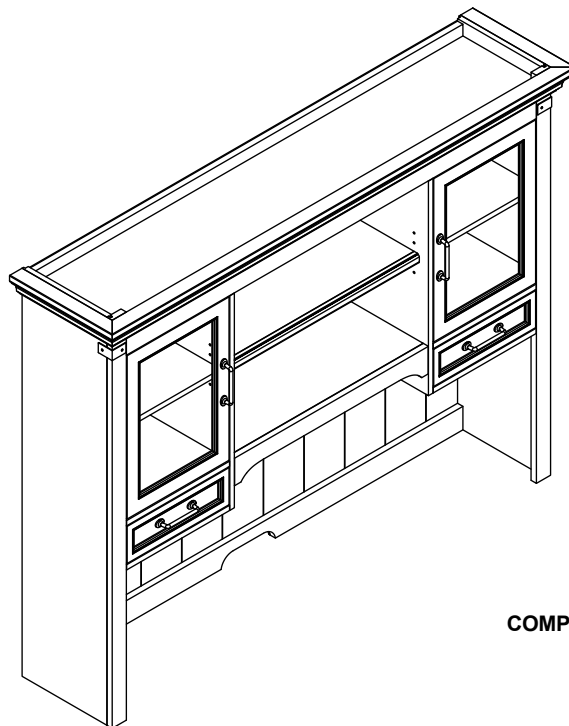

INTERCON
FURNITURE FOR LIFE

ASSEMBLY INSTRUCTION

DESCRIPTION: 68" x 52" Credenza Hutch

ITEM NO: FR-HO-6852H-PEW-C

Thank you for purchasing this quality product. Be sure to check all packing material carefully for small parts which may have come loose inside the carton during shipment. Identify and count all parts and compare with the parts list below. Please keep all hardware out of reach of small children.

1

HUTCH
1 PC

STEP 1

COMPLETE ASSEMBLY

ASSEMBLY TIPS:

1. Remove hardware from box and sort by size.
2. Please check to see that all hardware and parts are present prior start of assembly.
3. Please follow attached instructions in the same sequence as numbered to assure fast and easy assembly.