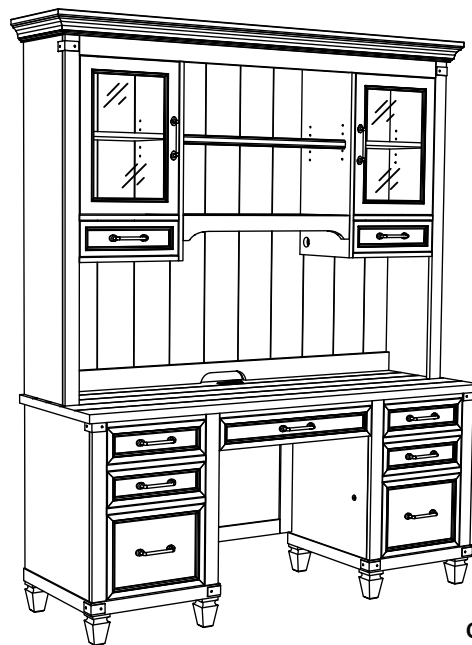

COMPLETE ASSEMBLY

ASSEMBLY TIPS:

1. Remove hardware from box and sort by size.
2. Please check to see that all hardware and parts are present prior start of assembly.
3. Please follow attached instructions in the same sequence as numbered to assure fast and easy assembly.

⚠ WARNING!

1. Don't attempt to repair or modify parts that are broken or defective. Please contact the store immediately.
2. This product is for home use only and not intended for commercial establishments.