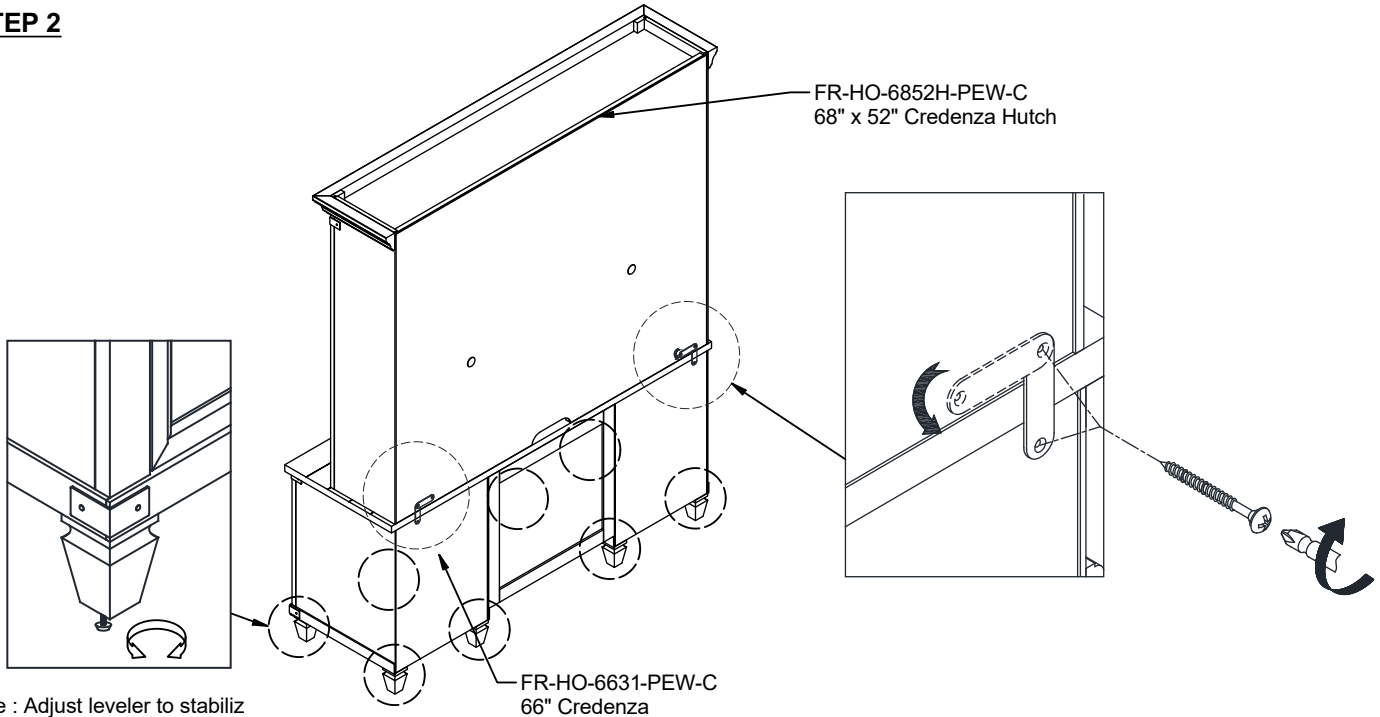

INTERCON
FURNITURE FOR LIFE

ASSEMBLY INSTRUCTION

DESCRIPTION: 68" x 52" Credenza Hutch

ITEM NO: FR-HO-6852H-PEW-C

Thank you for purchasing this quality product. Be sure to check all packing material carefully for small parts which may have come loose inside the carton during shipment. Identify and count all parts and compare with the parts list below. Please keep all hardware out of reach of small children.

STEP 2

Note : Adjust leveler to stabiliz