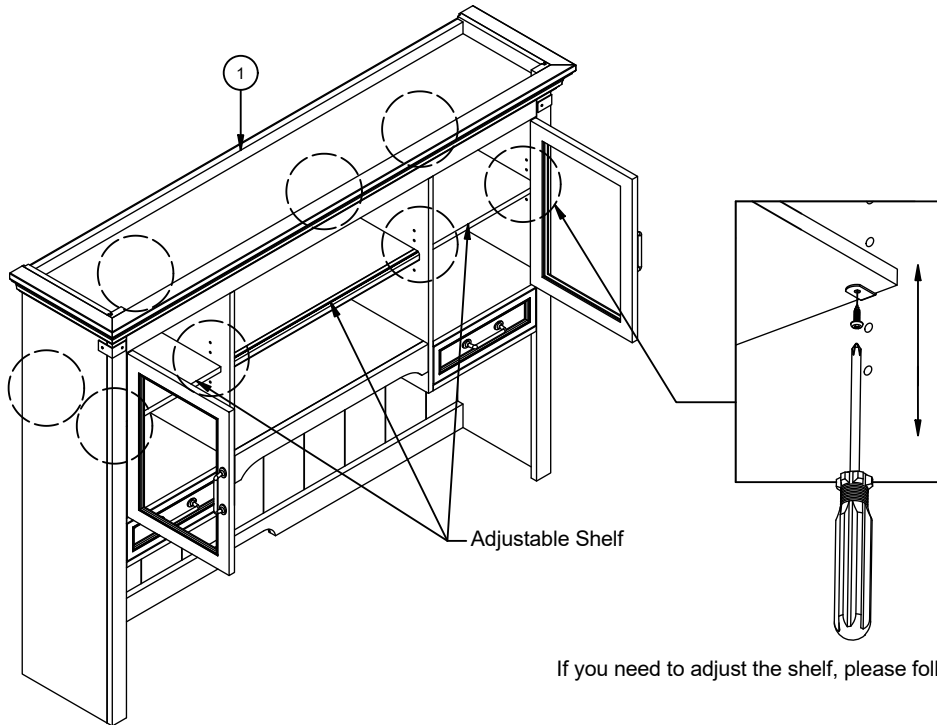

INTERCON
FURNITURE FOR LIFE

ASSEMBLY INSTRUCTION

DESCRIPTION: 68" x 52" Credenza Hutch

ITEM NO: FR-HO-6852H-PEW-C

Thank you for purchasing this quality product. Be sure to check all packing material carefully for small parts which may have come loose inside the carton during shipment. Identify and count all parts and compare with the parts list below. Please keep all hardware out of reach of small children.

1

HUTCH
1 PC

STEP 1

COMPLETE ASSEMBLY

ASSEMBLY TIPS:

1. Remove hardware from box and sort by size.
2. Please check to see that all hardware and parts are present prior start of assembly.
3. Please follow attached instructions in the same sequence as numbered to assure fast and easy assembly.