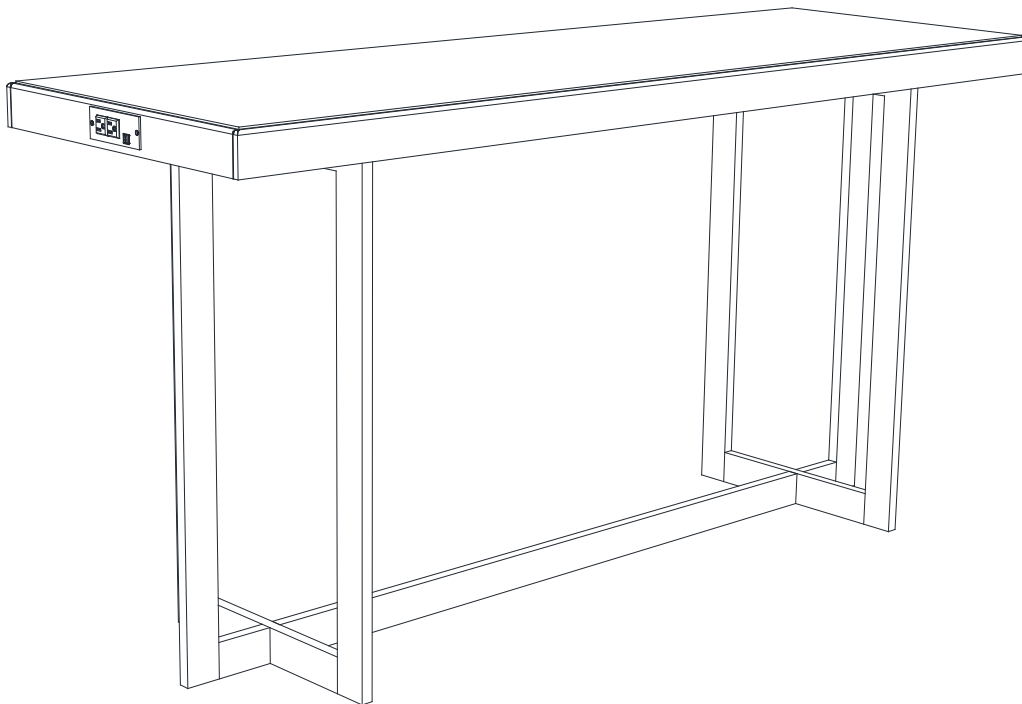

INTERCON
FURNITURE FOR LIFE

ASSEMBLY INSTRUCTIONS

DESCRIP: 72" SOFA BAR TABLE TOP

SOFA BAR TABLE BASE

ITEM: ED-TA-7223-DNE-TOP

ED-TA-7223-DNE-BSE

Thank you for purchasing this quality product. Be sure to check all packing material carefully for small parts which may have come loose inside the carton during shipment. Identify and count all parts and compare with the parts list below. Please keep all hardware out of reach of small children.

<p>1</p>  <p>TABLE TOP (x1)</p>	<p>2</p>  <p>LEG FRAME METAL (x2)</p>	<p>3</p>  <p>TUBE METAL (x2)</p>	<p>4</p>  <p>MIDDLE STRETCHER METAL (x1)</p>				
<p>A</p>  <p>FLAT WASHER Ø5/16" x Ø19mm (x10)</p>	<p>B</p>  <p>SPRING WASHER Ø5/16" x Ø12mm (x10)</p>	<p>C</p>  <p>SHORT BOLT Ø1/4" x 19 (x4)</p>	<p>D</p>  <p>LONG BOLT Ø5/16" x 80 (x6)</p>	<p>E</p>  <p>ALLEN KEY 58 x 23 x 4mm (x1)</p>			