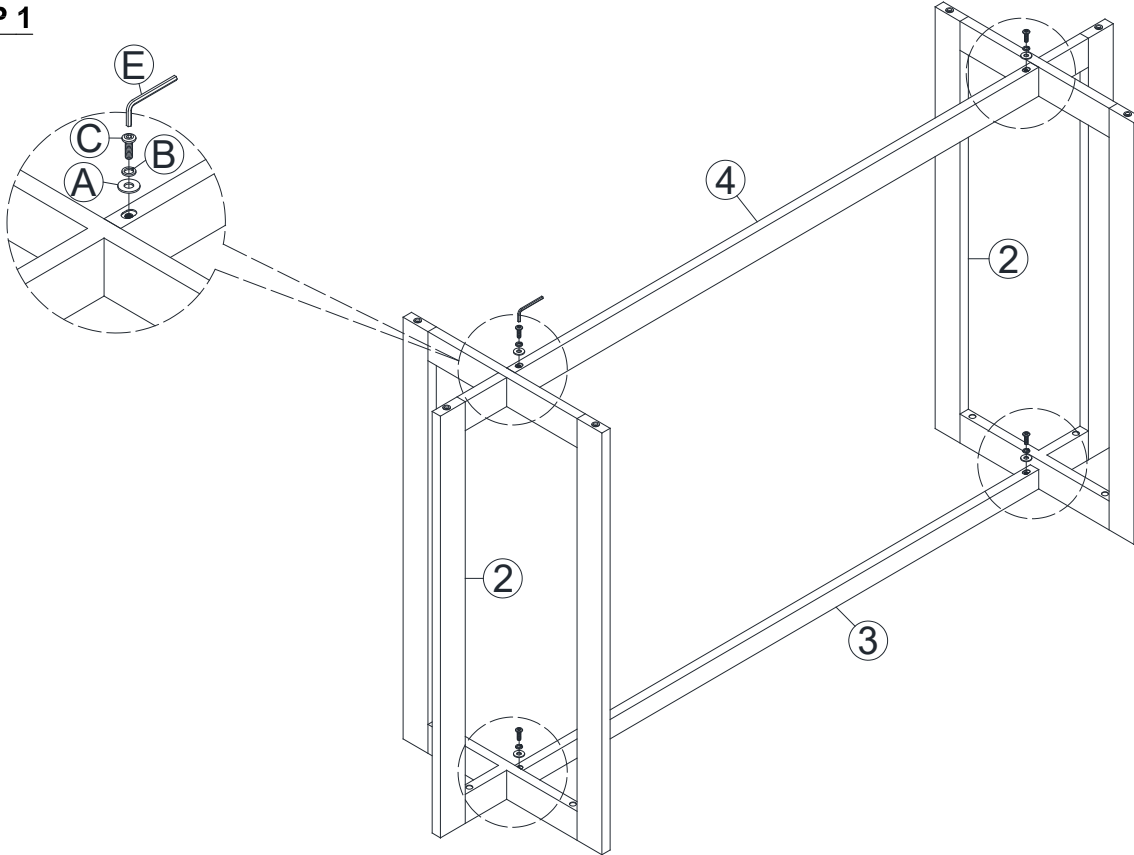

INTERCON
FURNITURE FOR LIFE

ASSEMBLY INSTRUCTIONS

DESCRIP: 72" SOFA BAR TABLE TOP

SOFA BAR TABLE BASE

ITEM: ED-TA-7223-DNE-TOP

ED-TA-7223-DNE-BSE

Thank you for purchasing this quality product. Be sure to check all packing material carefully for small parts which may have come loose inside the carton during shipment. Identify and count all parts and compare with the parts list below. Please keep all hardware out of reach of small children.

STEP 1

STEP 2