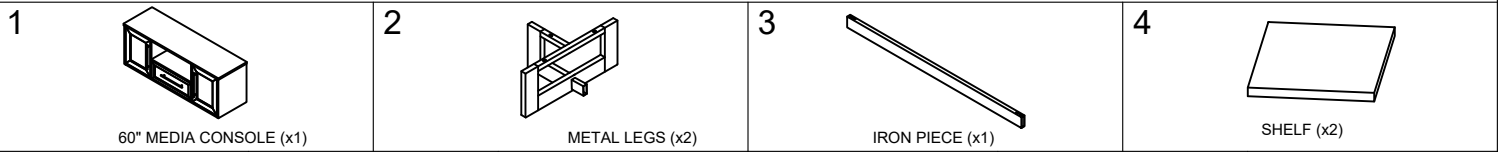

INTERCON
FURNITURE FOR LIFE

ASSEMBLY INSTRUCTION

DESCRIPTION: 60" MEDIA CONSOLE

ITEM: ED-HT-6036-DNE-C

Thank you for purchasing this quality product. Be sure to check all packing material carefully for small parts which may have come loose inside the carton during shipment. Identify and count all parts and compare with the parts list below. Please keep all hardware out of reach of small children.