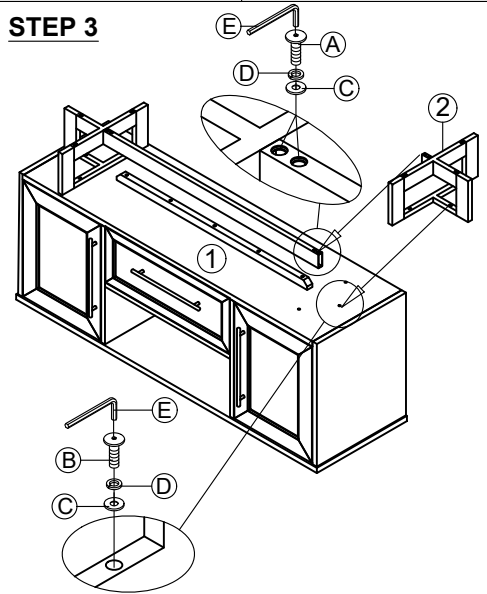

INTERCON
FURNITURE FOR LIFE

ASSEMBLY INSTRUCTION

DESCRIPTION: 60" MEDIA CONSOLE

ITEM: ED-HT-6036-DNE-C

Thank you for purchasing this quality product. Be sure to check all packing material carefully for small parts which may have come loose inside the carton during shipment. Identify and count all parts and compare with the parts list below. Please keep all hardware out of reach of small children.

STEP 1

STEP 2

STEP 3

STEP 4

STEP 5

COMPLETE ASSEMBLY

ASSEMBLY TIPS:

1. Remove hardware from box and sort by size.
2. Please check to see that all hardware and parts are present prior start of assembly.
3. Please follow attached instructions in the same sequence as numbered to assure fast and easy assembly.