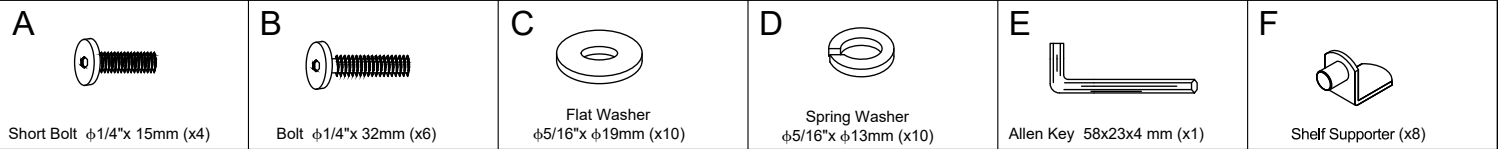

INTERCON
FURNITURE FOR LIFE

ASSEMBLY INSTRUCTION

DESCRIPTION: 60" MEDIA CONSOLE

ITEM: ED-HT-6036-DNE-C

Thank you for purchasing this quality product. Be sure to check all packing material carefully for small parts which may have come loose inside the carton during shipment. Identify and count all parts and compare with the parts list below. Please keep all hardware out of reach of small children.