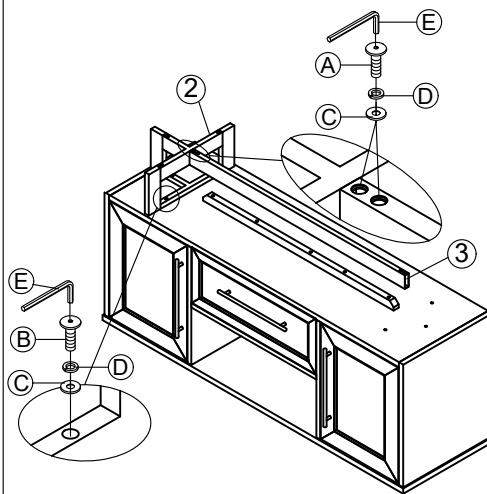

INTERCON
FURNITURE FOR LIFE

ASSEMBLY INSTRUCTION

DESCRIPTION: 60" MEDIA CONSOLE

ITEM: ED-HT-6036-DNE-C

Thank you for purchasing this quality product. Be sure to check all packing material carefully for small parts which may have come loose inside the carton during shipment. Identify and count all parts and compare with the parts list below. Please keep all hardware out of reach of small children.

STEP 1

STEP 2

STEP 3

STEP 4

STEP 5

COMPLETE ASSEMBLY

ASSEMBLY TIPS:

1. Remove hardware from box and sort by size.
2. Please check to see that all hardware and parts are present prior start of assembly.
3. Please follow attached instructions in the same sequence as numbered to assure fast and easy assembly.