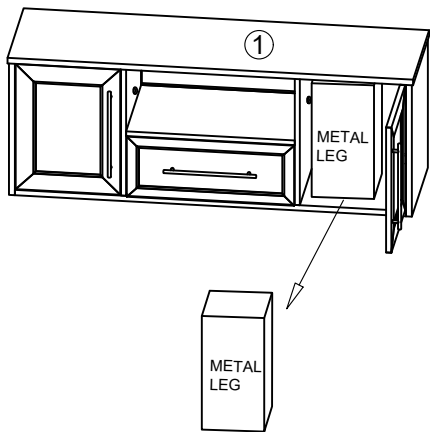

INTERCON
FURNITURE FOR LIFE

ASSEMBLY INSTRUCTION

DESCRIPTION: 60" MEDIA CONSOLE

ITEM: ED-HT-6036-DNE-C

Thank you for purchasing this quality product. Be sure to check all packing material carefully for small parts which may have come loose inside the carton during shipment. Identify and count all parts and compare with the parts list below. Please keep all hardware out of reach of small children.

STEP 1

STEP 2

STEP 3

STEP 4

STEP 5

COMPLETE ASSEMBLY

ASSEMBLY TIPS:

1. Remove hardware from box and sort by size.
2. Please check to see that all hardware and parts are present prior start of assembly.
3. Please follow attached instructions in the same sequence as numbered to assure fast and easy assembly.