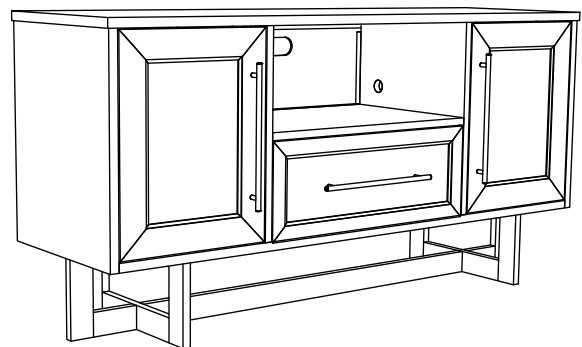

STEP 5

COMPLETE ASSEMBLY

ASSEMBLY TIPS:

1. Remove hardware from box and sort by size.
2. Please check to see that all hardware and parts are present prior start of assembly.
3. Please follow attached instructions in the same sequence as numbered to assure fast and easy assembly.

⚠ WARNING

1. Don't attempt to repair or modify parts that are broken or defective. Please contact the store immediately.
2. This product is for home use only and not intended for commercial establishments.

MADE IN VIETNAM