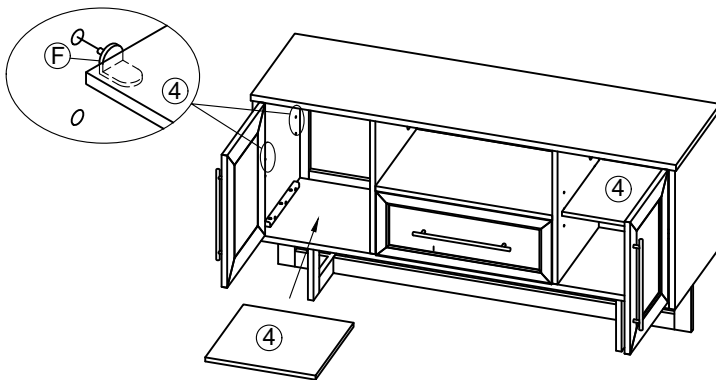

INTERCON
FURNITURE FOR LIFE

ASSEMBLY INSTRUCTION

DESCRIPTION: 60" MEDIA CONSOLE

ITEM: ED-HT-6036-DNE-C

Thank you for purchasing this quality product. Be sure to check all packing material carefully for small parts which may have come loose inside the carton during shipment. Identify and count all parts and compare with the parts list below. Please keep all hardware out of reach of small children.

STEP 1

STEP 2

STEP 3

STEP 4

STEP 5

COMPLETE ASSEMBLY

ASSEMBLY TIPS:

1. Remove hardware from box and sort by size.
2. Please check to see that all hardware and parts are present prior start of assembly.
3. Please follow attached instructions in the same sequence as numbered to assure fast and easy assembly.