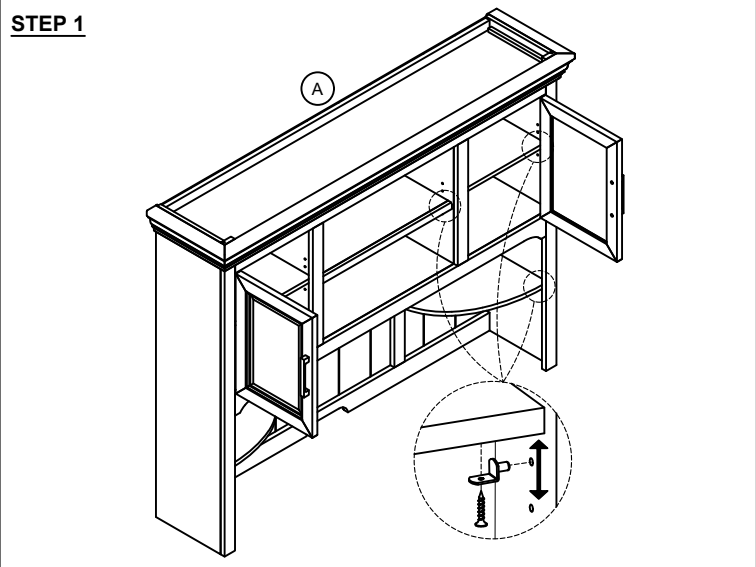

INTERCON
FURNITURE FOR LIFE

ASSEMBLY INSTRUCTION

DESCRIPTION: 68" x 52" Credenza Hutch

ITEM NO: DK-HO-6852H-RFO-C

Thank you for purchasing this quality product. Be sure to check all packing material carefully for small parts which may have come loose inside the carton during shipment. Identify and count all parts and compare with the parts list below. Please keep all hardware out of reach of small children.