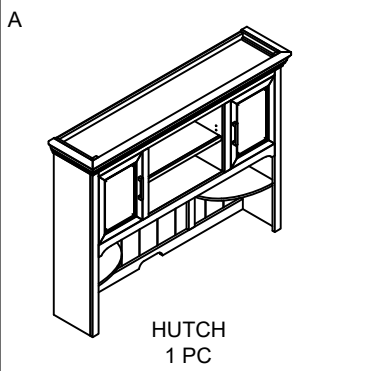

INTERCON
FURNITURE FOR LIFE

ASSEMBLY INSTRUCTION

DESCRIPTION: 68" x 52" Credenza Hutch

ITEM NO: DK-HO-6852H-RFO-C

Thank you for purchasing this quality product. Be sure to check all packing material carefully for small parts which may have come loose inside the carton during shipment. Identify and count all parts and compare with the parts list below. Please keep all hardware out of reach of small children.