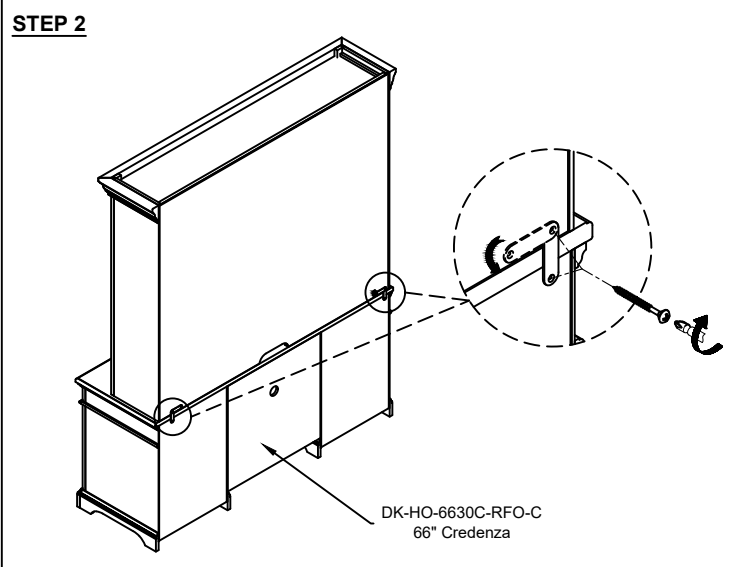

INTERCON
FURNITURE FOR LIFE

ASSEMBLY INSTRUCTION

DESCRIPTION: 68" x 52" Credenza Hutch

ITEM NO: DK-HO-6852H-RFO-C

Thank you for purchasing this quality product. Be sure to check all packing material carefully for small parts which may have come loose inside the carton during shipment. Identify and count all parts and compare with the parts list below. Please keep all hardware out of reach of small children.

COMPLETE ASSEMBLY

ASSEMBLY TIPS:

1. Remove hardware from box and sort by size.
2. Please check to see that all hardware and parts are present prior start of assembly.
3. Please follow attached instructions in the same sequence as numbered to assure fast and easy assembly.