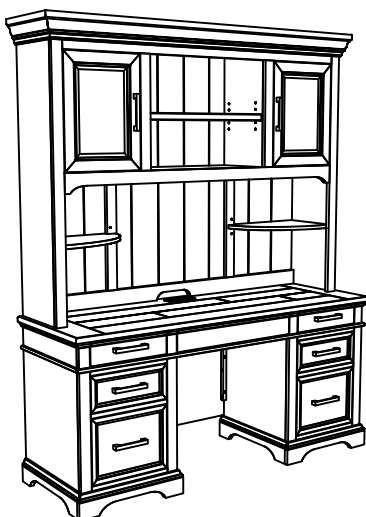

INTERCON
FURNITURE FOR LIFE

ASSEMBLY INSTRUCTION

DESCRIPTION: 68" x 52" Credenza Hutch

ITEM NO: DK-HO-6852H-RFO-C

Thank you for purchasing this quality product. Be sure to check all packing material carefully for small parts which may have come loose inside the carton during shipment. Identify and count all parts and compare with the parts list below. Please keep all hardware out of reach of small children.