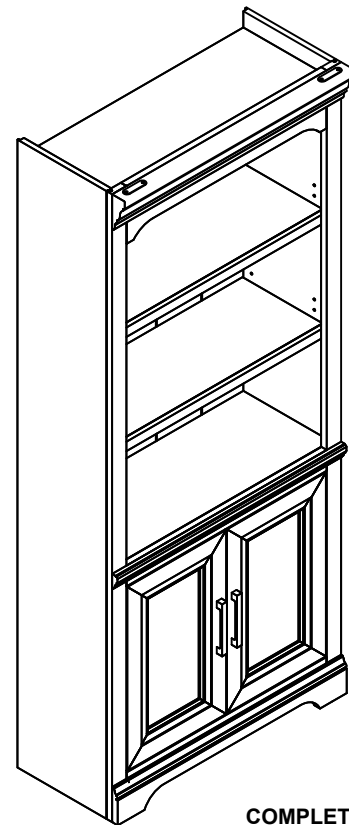

INTERCON
FURNITURE FOR LIFE

ASSEMBLY INSTRUCTION

DESCRIPTION: 76" Bunching Bookcase w/Door

ITEM NO: DK-HO-7632BD-RFO-C

Thank you for purchasing this quality product. Be sure to check all packing material carefully for small parts which may have come loose inside the carton during shipment. Identify and count all parts and compare with the parts list below. Please keep all hardware out of reach of small children.

A

CASE
1 PC

STEP 1

COMPLETE ASSEMBLY

NOTED: Adjust leveler to stabilize

ASSEMBLY TIPS:

1. Remove hardware from box and sort by size.
2. Please check to see that all hardware and parts are present prior start of assembly.
3. Please follow attached instructions in the same sequence as numbered to assure fast and easy assembly.