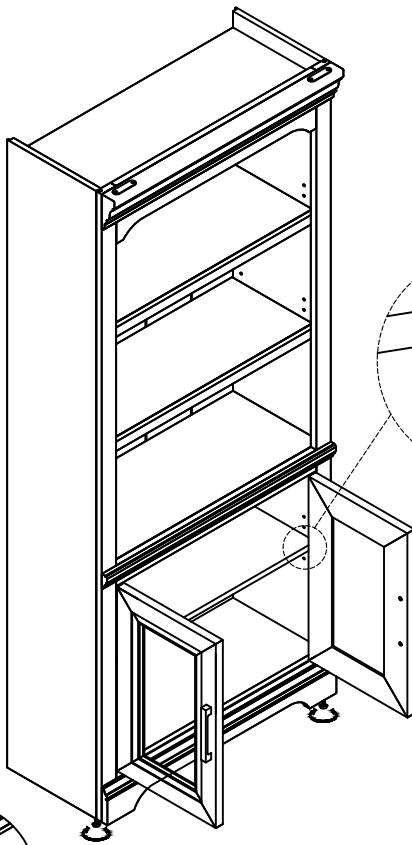

INTERCON
FURNITURE FOR LIFE

ASSEMBLY INSTRUCTION

DESCRIPTION: 76" Bunching Bookcase w/Door

ITEM NO: DK-HO-7632BD-RFO-C

Thank you for purchasing this quality product. Be sure to check all packing material carefully for small parts which may have come loose inside the carton during shipment. Identify and count all parts and compare with the parts list below. Please keep all hardware out of reach of small children.

A

CASE
1 PC

STEP 1

COMPLETE ASSEMBLY

NOTED: Adjust leveler to stabilize

ASSEMBLY TIPS:

1. Remove hardware from box and sort by size.
2. Please check to see that all hardware and parts are present prior start of assembly.
3. Please follow attached instructions in the same sequence as numbered to assure fast and easy assembly.