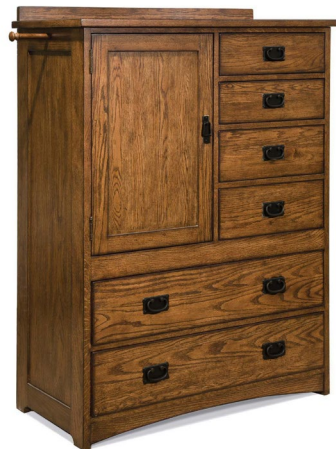

Captains bed with three drawer storage rail

Built-in outlet in nightstand

MISSION FINISH

Step Stool

Nightstand

Media Chest

Dresser with Mirror

Standard Chest