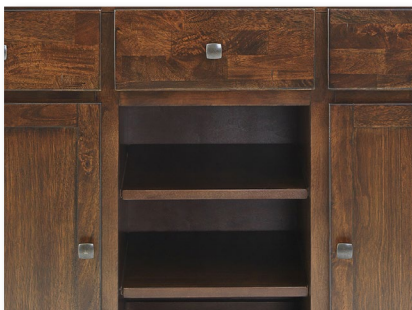

KONA DINING

BY INTERCON

INTERCON
FURNITURE FOR LIFE

www.intercon-furniture.com

KONA DINING

CONSTRUCTION: Solid Mango and Select Hardwood

FINISH: Unique hand distressed brushed Raisin. Also available in Brandy and a two-toned Gray and White finish

TABLES & CULINARY ISLAND

- Trestle tables include self-storing leaves, ultra glide cable slides for easy opening and closing of table tops and can fit up to ten chairs
- Four leg tables contain butterfly leaf
- Drop leaf dining is stylish and versatile for smaller spaces
- Ultra expansion table has 3, 22" standard leaves and seats up to 12 comfortably
- Culinary island offers a granite serving surface, pull out metal baskets, slat shelving in bottom for bottle storage, built-in bottle opener and built-in electrical outlet on bottom shelf

SOFA BAR TABLE

- Features USB & outlet hook-ups
- Ample storage compartments under table top
- Tubular metal footrest included for comfort

SERVER

- Brushed metal handle pulls
- Felt lined top drawers
- Adjustable shelving throughout server
- Ample open and covered display space and storage