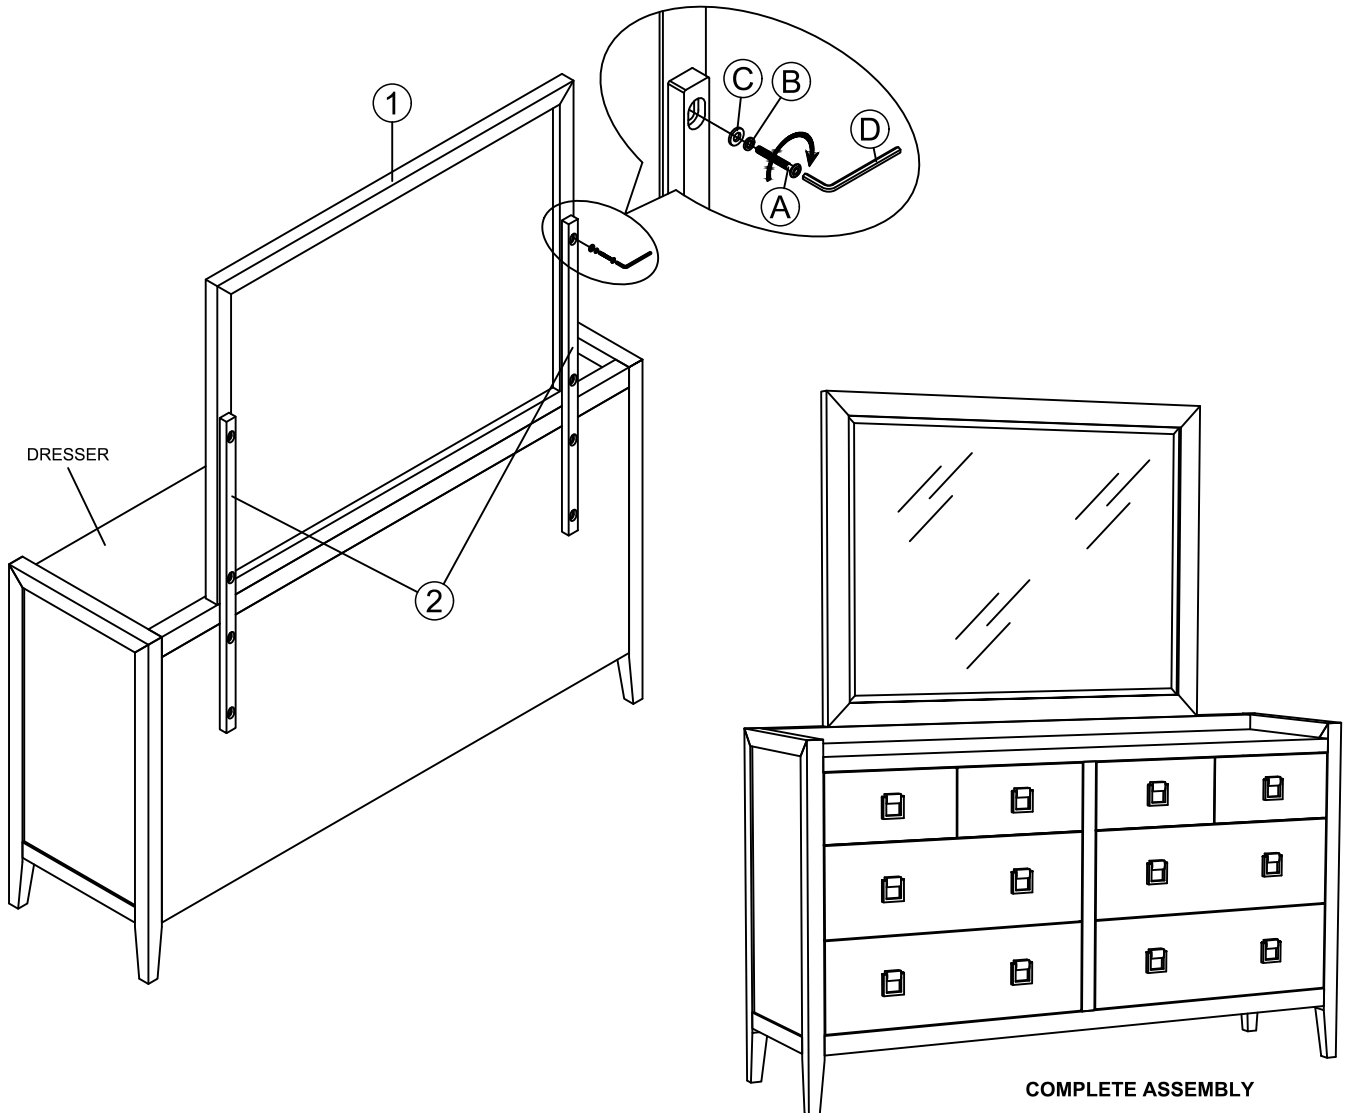

INTERCON
FURNITURE FOR LIFE

ASSEMBLY INSTRUCTIONS

DESCRIP: DRESSER MIRROR

ITEM: PO-BR-9591-BDL-C

Thank you for purchasing this quality product. Be sure to check all packing material carefully for small parts which may have come loose inside the carton during shipment. Identify and count all parts and compare with the parts list below. Please keep all hardware out of reach of small children.

<p>1</p>  <p>DRESSER MIRROR (x1)</p>	<p>2</p>  <p>SUPPORT RAIL (x2)</p>						
<p>A</p>  <p>BOLT 1/4" x 32 (x8)</p>	<p>B</p>  <p>SPRING WASHER 1/4" (x8)</p>	<p>C</p>  <p>FLAT WASHER 1/4" (x8)</p>	<p>D</p>  <p>ALLEN KEY M4 (x1)</p>				

STEP 1

ASSEMBLY TIPS:

1. Remove hardware from box and sort by size.
2. Please check to see that all hardware and parts are present prior start of assembly.
3. Please follow attached instructions in the same sequence as numbered to assure fast and easy assembly.