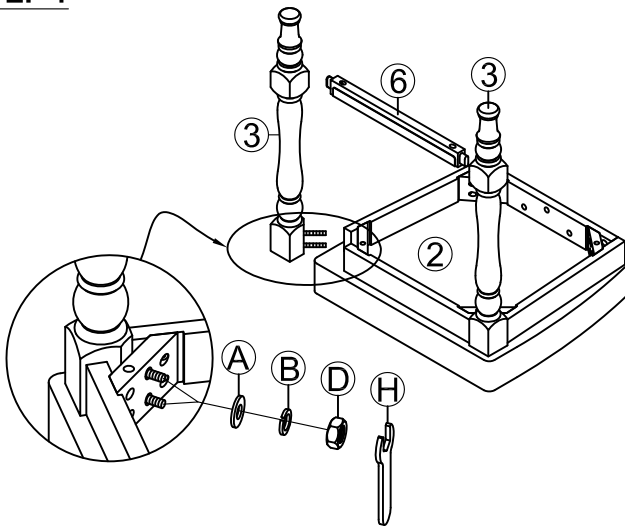

INTERCON
FURNITURE FOR LIFE

ASSEMBLY INSTRUCTIONS

DESCRIP: B/S, Ladder Back w/ Cushion Seat

ITEM: HI-BS-789C-SWH-K24

Thank you for purchasing this quality product. Be sure to check all packing material carefully for small parts which may have come loose inside the carton during shipment. Identify and count all parts and compare with the parts list below. Please keep all hardware out of reach of small children.

1  CHAIR BACK (x1)	2  SEAT FRAME (x1)	3  FRONT LEG (x2)	4  LEFT SIDE STRETCHER (x1)	5  RIGHT SIDE STRETCHER (x1)	6  FRONT STRETCHER (x1)		
A  FLAT WASHER Ø5/16" x Ø19mm (x11)	B  SPRING WASHER Ø5/16" x Ø12mm (x11)	C  SHORT BOLT Ø1/4" x 38 (x3)	D  HEX NUT Ø5/16" x 12mm (x4)	E  LONG BOLT Ø1/4" x 85 (x4)	F  SCREW Ø8 x Ø4 x 50mm (x6)	G  ALLEN KEY 58 x 23 x 4mm (x1)	H  WRENCH 12 x 75mm (x1)

STEP 1

STEP 2

STEP 3

COMPLETE ASSEMBLE

ASSEMBLY TIPS:

1. Remove hardware from box and sort by size.
2. Please check to see that all hardware and parts are present prior start of assembly.
3. Please follow attached instructions in the same sequence as numbered to assure fast and easy assembly.