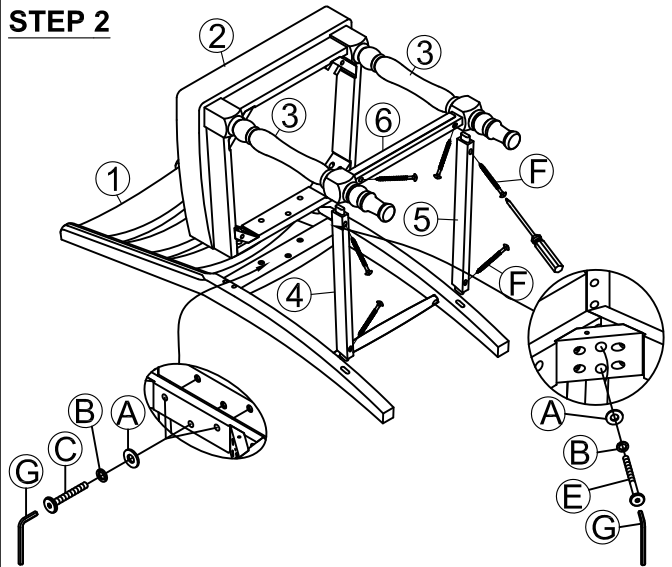

INTERCON
FURNITURE FOR LIFE

ASSEMBLY INSTRUCTIONS

DESCRIP: B/S, Ladder Back w/ Cushion Seat

ITEM: HI-BS-789C-SWH-K24

Thank you for purchasing this quality product. Be sure to check all packing material carefully for small parts which may have come loose inside the carton during shipment. Identify and count all parts and compare with the parts list below. Please keep all hardware out of reach of small children.

1  CHAIR BACK (x1)	2  SEAT FRAME (x1)	3  FRONT LEG (x2)	4  LEFT SIDE STRETCHER (x1)	5  RIGHT SIDE STRETCHER (x1)	6  FRONT STRETCHER (x1)		
A  FLAT WASHER Ø5/16" x Ø19mm (x11)	B  SPRING WASHER Ø5/16" x Ø12mm (x11)	C  SHORT BOLT Ø1/4" x 38 (x3)	D  HEX NUT Ø5/16" x 12mm (x4)	E  LONG BOLT Ø1/4" x 85 (x4)	F  SCREW Ø8 x Ø4 x 50mm (x6)	G  ALLEN KEY 58 x 23 x 4mm (x1)	H  WRENCH 12 x 75mm (x1)

STEP 1

STEP 2

STEP 3

COMPLETE ASSEMBLE

ASSEMBLY TIPS:

1. Remove hardware from box and sort by size.
2. Please check to see that all hardware and parts are present prior start of assembly.
3. Please follow attached instructions in the same sequence as numbered to assure fast and easy assembly.