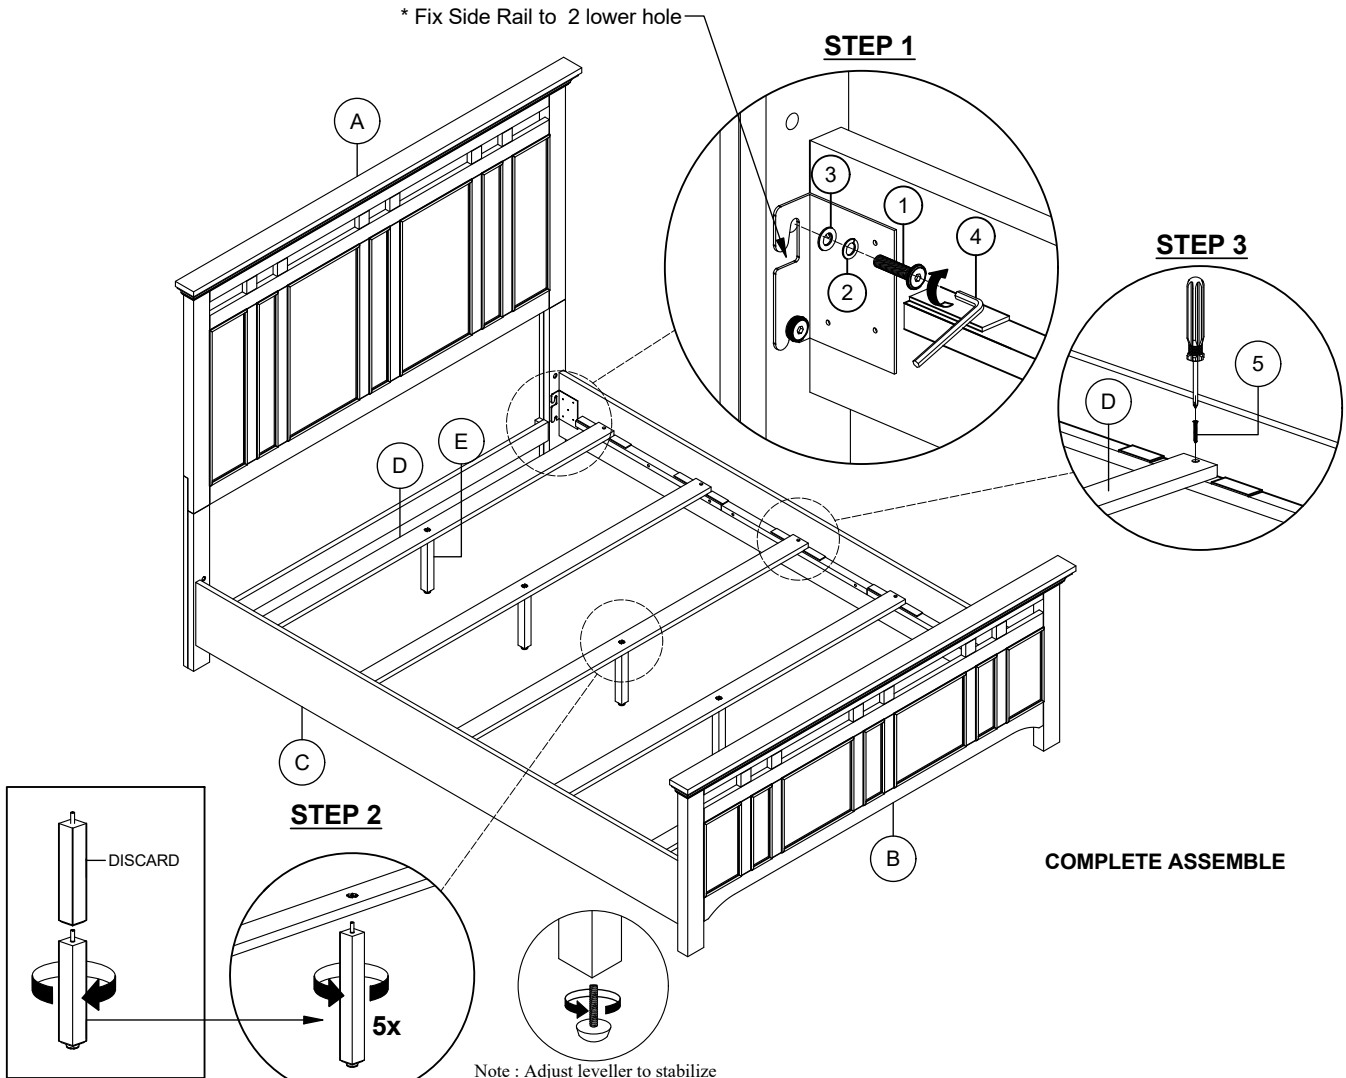

INTERCON

FURNITURE FOR LIFE

ASSEMBLY INSTRUCTIONS

DESCRIPTION : QUEEN PANEL BED WITH Q/K STANDARD SIDE RAILS

ITEM NO : HW-BR-5360Q-BCL-HB / HW-BR-5360Q-BCL-FB
HW-BR-5360QK-BCL-RS

Thank you for purchasing this quality product. Be sure to check all packing material carefully for small parts that may have come loose inside the carton during shipment. Identify and count all parts and compare with the parts list below. Please keep all hardware out of reach of small children.

 QUEEN PANEL HEADBOARD 1 PC	 QUEEN PANEL FOOTBOARD 1 PC	 Q/K STANDARD SIDE RAIL 2 PCS	 SLAT 5 PCS	 SUPPORT LEG 5 PCS
 JCBB SCREW M8 x 25mm 8 PCS	 SPRING WASHER M8 8 PCS	 FLAT WASHER M8 8 PCS	 ALLEN KEY M5 1 PC	 CSK SCREW M4 x 32mm 10 PCS

ASSEMBLY TIPS:

1. Remove hardware from box and sort by size.
2. Please check to see that all hardware and parts are present prior start of assembly.
3. Please follow attached instructions in the same sequence as numbered to assure fast and easy assembly.