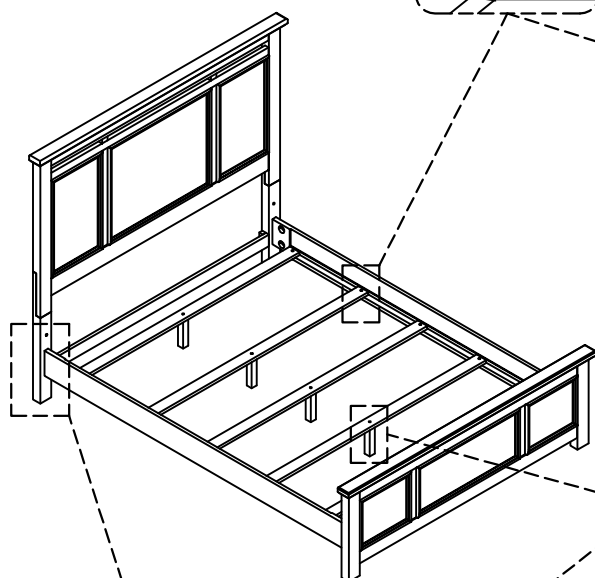

ASSEMBLY INSTRUCTIONS

ITEM NO. : 5/0 QUEEN PANEL BED
5/0 QUEEN STORAGE BED

Thank you for purchasing this quality product. Be sure to check all packing material carefully for small parts, which may have come loose inside the carton during shipment. Identify and count all parts and compare with the parts List below.

Detail: C

5/0 QUEEN PANEL BED

5/0 QUEEN STORAGE BED

Wood Slats

Wood Slat (H)

Support Leg (I)

Detail: B

Detail: A

PARTS LIST

Part No.	Part Name	Part Description	Quantity
A	Bolt	ø5/16"x3-1/2"	8 PCS
B	Washer	ø5/16"	8 PCS
C	Spring Washer	ø5/16"	8 PCS
D	Hex Nut	ø5/16"	8 PCS
E	Open Wrench	13mm	1 PC
F	Wood Screw	ø8*1/14"	18 PCS
G	Wood Dowel	ø10*40mm	4 PCS
H	Wood Slat		5 PCS
I	Support Leg		5 PCS
J	Support Leg		5 PCS
K	Decking Panel		4 PCS