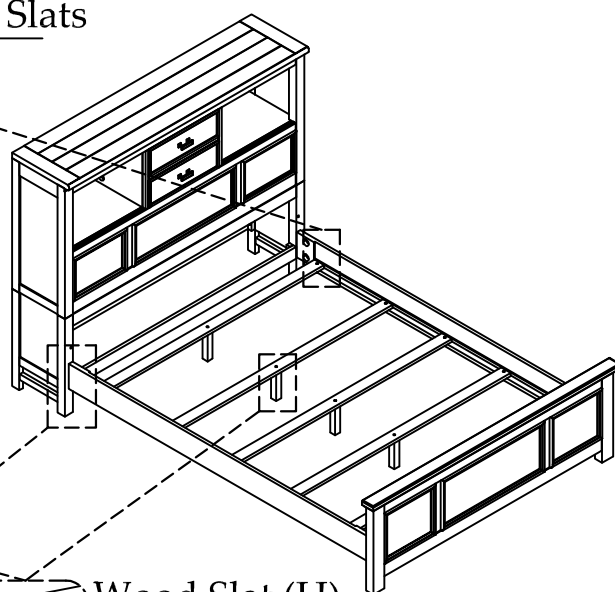

ASSEMBLY INSTRUCTIONS

ITEM NO. : 5/0 QUEEN PANEL BED
5/0 QUEEN STORAGE BED

Thank you for purchasing this quality product. Be sure to check all packing material carefully for small parts, which may have come loose inside the carton during shipment. Identify and count all parts and compare with the parts List below.

Detail: C

5/0 QUEEN PANEL BED

5/0 QUEEN STORAGE BED

Wood Slats

Wood Slat (H)

Support Leg (I)

Detail: B

Detail: A

PARTS LIST

Part No.	Part Name	Part Description	Quantity
A	Bolt	ø5/16"x3-1/2"	8 PCS
B	Washer	ø5/16"	8 PCS
C	Spring Washer	ø5/16"	8 PCS
D	Hex Nut	ø5/16"	8 PCS
E	Open Wrench	13mm	1 PC
F	Wood Screw	ø8*1/14"	18 PCS
G	Wood Dowel	ø10*40mm	4 PCS
H	Wood Slat		5 PCS
I	Support Leg		5 PCS
J	Support Leg		5 PCS
K	Decking Panel		4 PCS