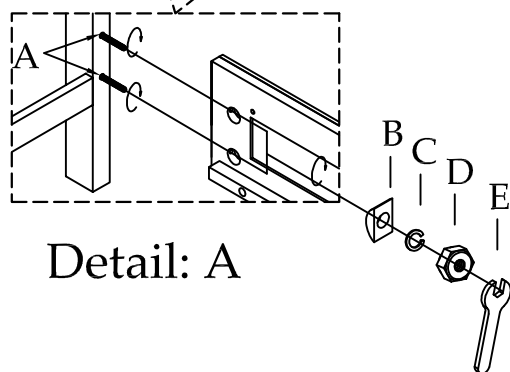

ASSEMBLY INSTRUCTIONS

ITEM NO. : 5/0 QUEEN PANEL BED
5/0 QUEEN STORAGE BED

Thank you for purchasing this quality product. Be sure to check all packing material carefully for small parts, which may have come loose inside the carton during shipment. Identify and count all parts and compare with the parts List below.

Detail: C

5/0 QUEEN PANEL BED

5/0 QUEEN STORAGE BED

Wood Slats

Wood Slat (H)

Support Leg (I)

Detail: B

Detail: A

PARTS LIST

Part No.	Part Name	Part Description	Quantity
A	Bolt	ø5/16"x3-1/2"	8 PCS
B	Washer	ø5/16"	8 PCS
C	Spring Washer	ø5/16"	8 PCS
D	Hex Nut	ø5/16"	8 PCS
E	Open Wrench	13mm	1 PC
F	Wood Screw	ø8*1/14"	18 PCS
G	Wood Dowel	ø10*40mm	4 PCS
H	Wood Slat		5 PCS
I	Support Leg		5 PCS
J	Support Leg		5 PCS
K	Decking Panel		4 PCS