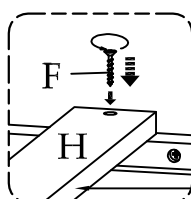

ASSEMBLY INSTRUCTIONS

ITEM NO. : 5/0 QUEEN PANEL BED
5/0 QUEEN STORAGE BED

Thank you for purchasing this quality product. Be sure to check all packing material carefully for small parts, which may have come loose inside the carton during shipment. Identify and count all parts and compare with the parts List below.

Detail: C

5/0 QUEEN PANEL BED

5/0 QUEEN STORAGE BED

Wood Slats

Wood Slat (H)

Support Leg (I)

Detail: B

Detail: A

PARTS LIST

Part No.	Part Name	Part Description	Quantity
A	Bolt	ø5/16"x3-1/2"	8 PCS
B	Washer	ø5/16"	8 PCS
C	Spring Washer	ø5/16"	8 PCS
D	Hex Nut	ø5/16"	8 PCS
E	Open Wrench	13mm	1 PC
F	Wood Screw	ø8*1/14"	18 PCS
G	Wood Dowel	ø10*40mm	4 PCS
H	Wood Slat		5 PCS
I	Support Leg		5 PCS
J	Support Leg		5 PCS
K	Decking Panel		4 PCS