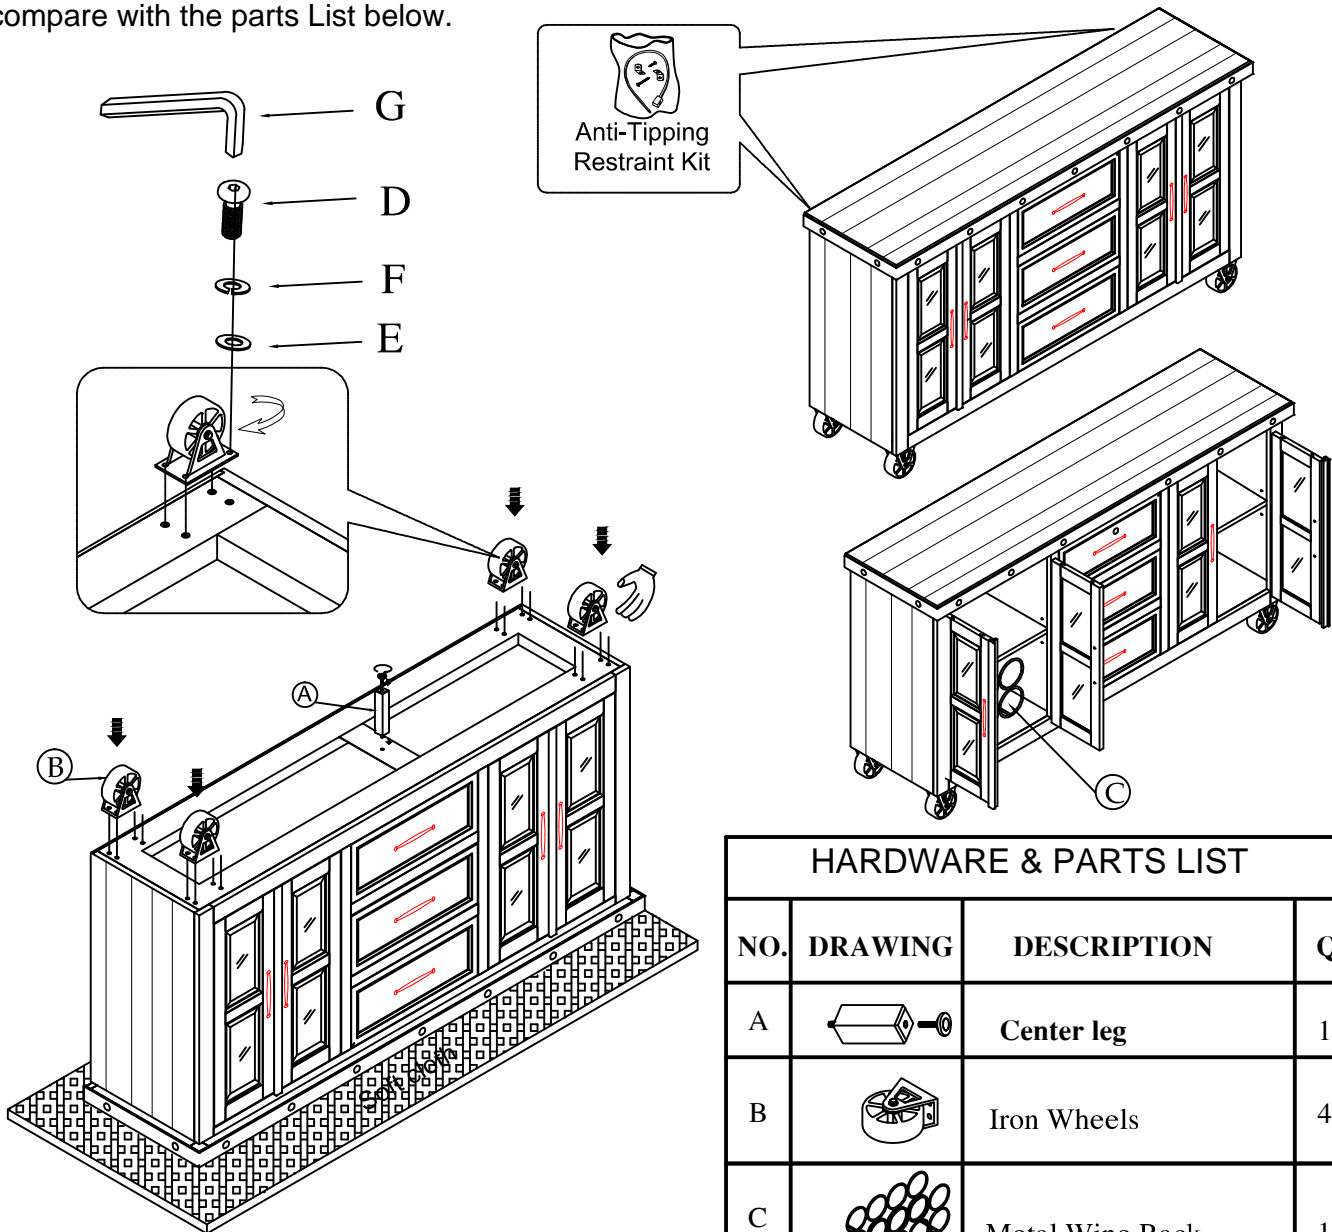

ASSEMBLY INSTRUCTIONS

ITEM NO : TS-CA-7018-CYB-C
SIDEBOARD

Thank you for purchasing this quality product. Be sure to check all packing material carefully for small parts, which may have come loose inside the carton during shipment. Identify and count all parts and compare with the parts List below.

Please remove this bolt for moving or pushing the sideboard. Remember to secure back the bolt to prevent the sideboard from moving.

HARDWARE & PARTS LIST

NO.	DRAWING	DESCRIPTION	Q'TY
A		Center leg	1 PC
B		Iron Wheels	4 PCS
C		Metal Wine Rack	1 PC
D		φ5/16"x1" Allen Head Bolt	16PCS
E		φ5/16" Flat Washer	16PCS
F		φ5/16" Spring washer	16PCS
G		5mm Allen Wrench	1 PC
H		Anti-Tipping Restraint Kit	2PCS