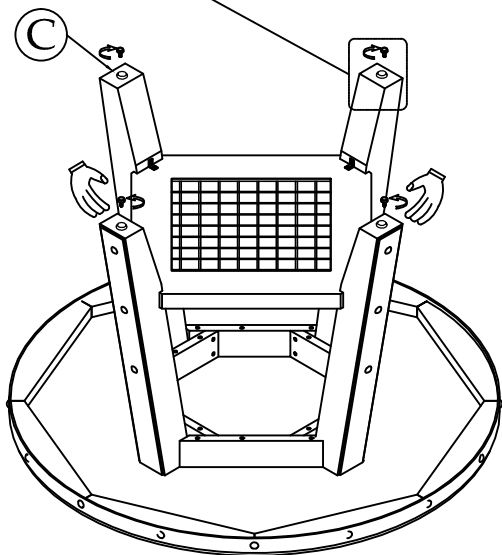

ASSEMBLY INSTRUCTIONS

ITEM NO : TS-TA-5555G-CYB-C
 ROUND GATHERING HEIGHT TABLE

Thank you for purchasing this quality product. Be sure to check all packing material carefully for small parts, which may have come loose inside the carton during shipment. Identify and count all parts and compare with the parts List below.

HARDWARE & PARTS LIST			
NO.	Drawing	DESCRIPTION	Q'TY
A		Table Top	1PC
B		Wood Shelf	1PC
C		Legs	4PCS
D		5/16" x 2-1/2 " Allen Head Bolt	8PCS
E		5/16" x 3/4 " Allen Head Bolt	4PCS
F		5/16" Flat Washer	12PCS
G		5/16" Spring asher	12PCS
H		5mm Allen Wrench	1 PC