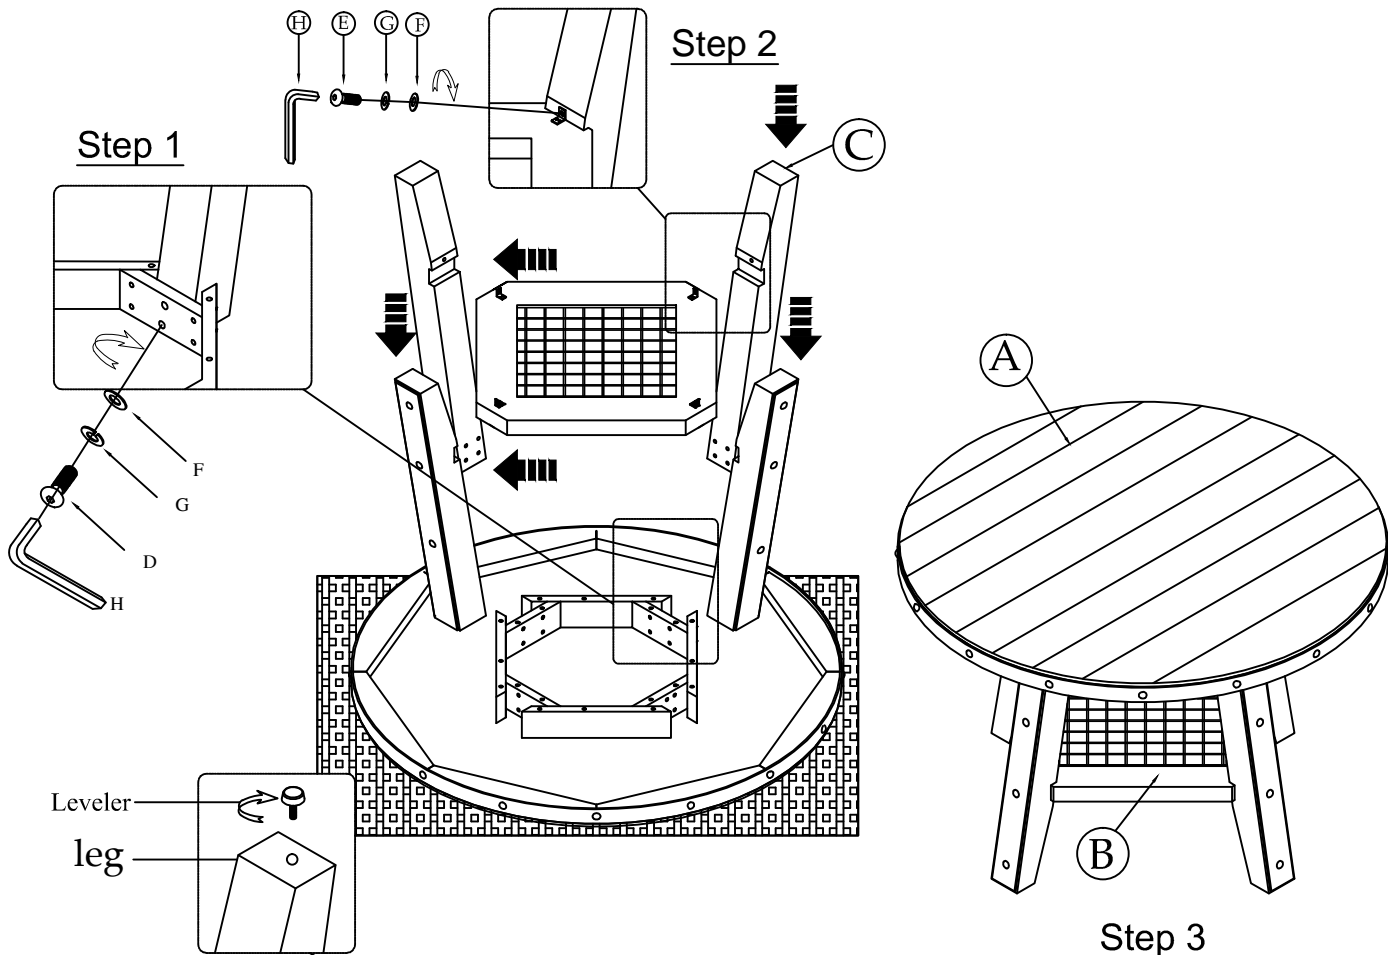

ASSEMBLY INSTRUCTIONS

ITEM NO : TS-TA-5555G-CYB-C
 ROUND GATHERING HEIGHT TABLE

Thank you for purchasing this quality product. Be sure to check all packing material carefully for small parts, which may have come loose inside the carton during shipment. Identify and count all parts and compare with the parts List below.

HARDWARE & PARTS LIST			
NO.	Drawing	DESCRIPTION	Q'TY
A		Table Top	1PC
B		Wood Shelf	1PC
C		Legs	4PCS
D		5/16" x 2-1/2 " Allen Head Bolt	8PCS
E		5/16" x 3/4 " Allen Head Bolt	4PCS
F		5/16" Flat Washer	12PCS
G		5/16" Spring asher	12PCS
H		5mm Allen Wrench	1 PC

Do not tighten screws until completely assembled.
 Made in Vietnam