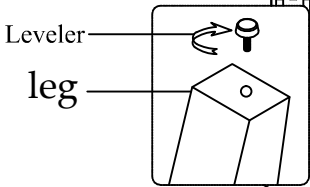

ASSEMBLY INSTRUCTIONS

ITEM NO : TS-TA-5555G-CYB-C
 ROUND GATHERING HEIGHT TABLE

Thank you for purchasing this quality product. Be sure to check all packing material carefully for small parts, which may have come loose inside the carton during shipment. Identify and count all parts and compare with the parts List below.

HARDWARE & PARTS LIST			
NO.	Drawing	DESCRIPTION	Q'TY
A		Table Top	1PC
B		Wood Shelf	1PC
C		Legs	4PCS
D		5/16" x 2-1/2 " Allen Head Bolt	8PCS
E		5/16" x 3/4 " Allen Head Bolt	4PCS
F		5/16" Flat Washer	12PCS
G		5/16" Spring asher	12PCS
H		5mm Allen Wrench	1 PC