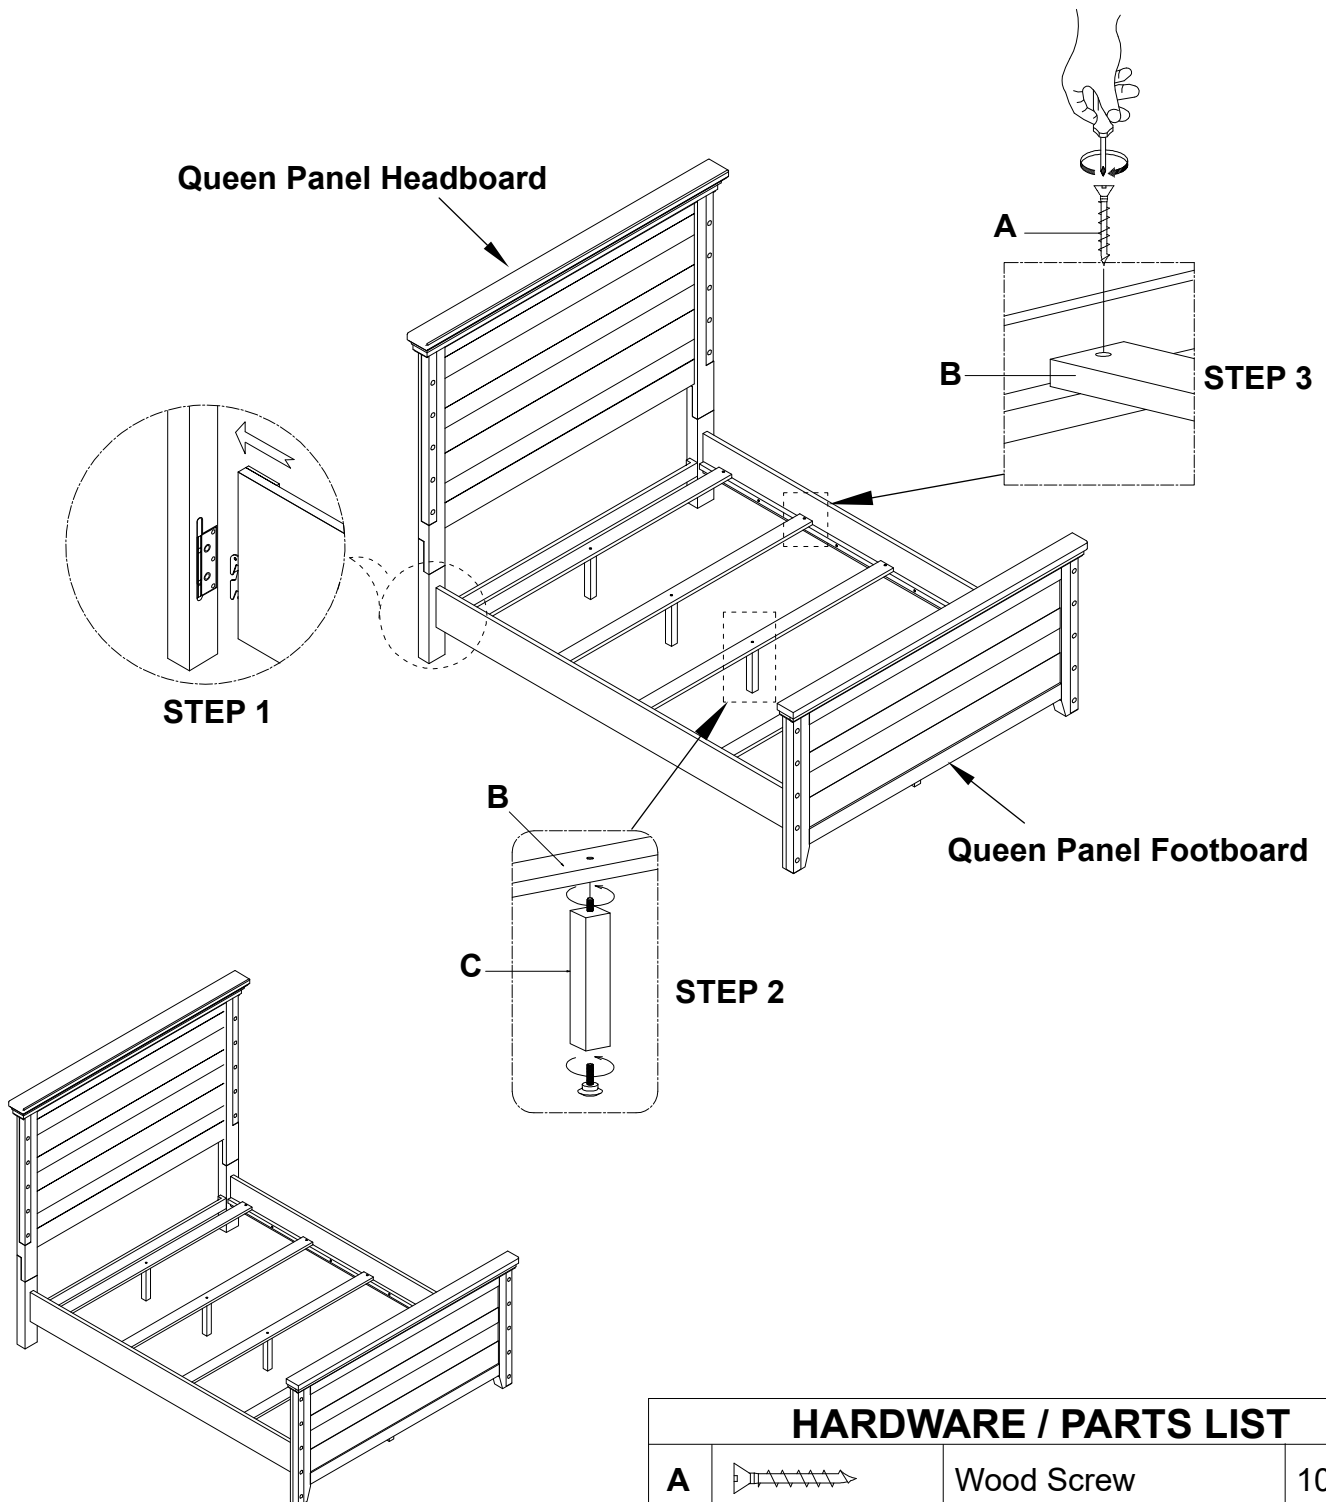

# ASSEMBLY INSTRUCTIONS

ITEM #: TS-BR-3565Q-CYB-FB

TS-BR-3565QK-CYB-RS

DESCRIPTION: QUEEN PANEL FOOTBOARD

QUEEN / KING STANDARD RAIL SET

Thank you for purchasing this quality product. Be sure to check all packing material carefully for small parts, which may have come loose inside the carton during shipment. Identify and count all parts / hardware and compare with the parts / hardware list below. Keep all hardware out of reach of small children.

HARDWARE / PARTS LIST			
A		Wood Screw	10 pcs
B		Slat	5 pcs
C		Slat Support	5 pcs

MADE IN VIETNAM