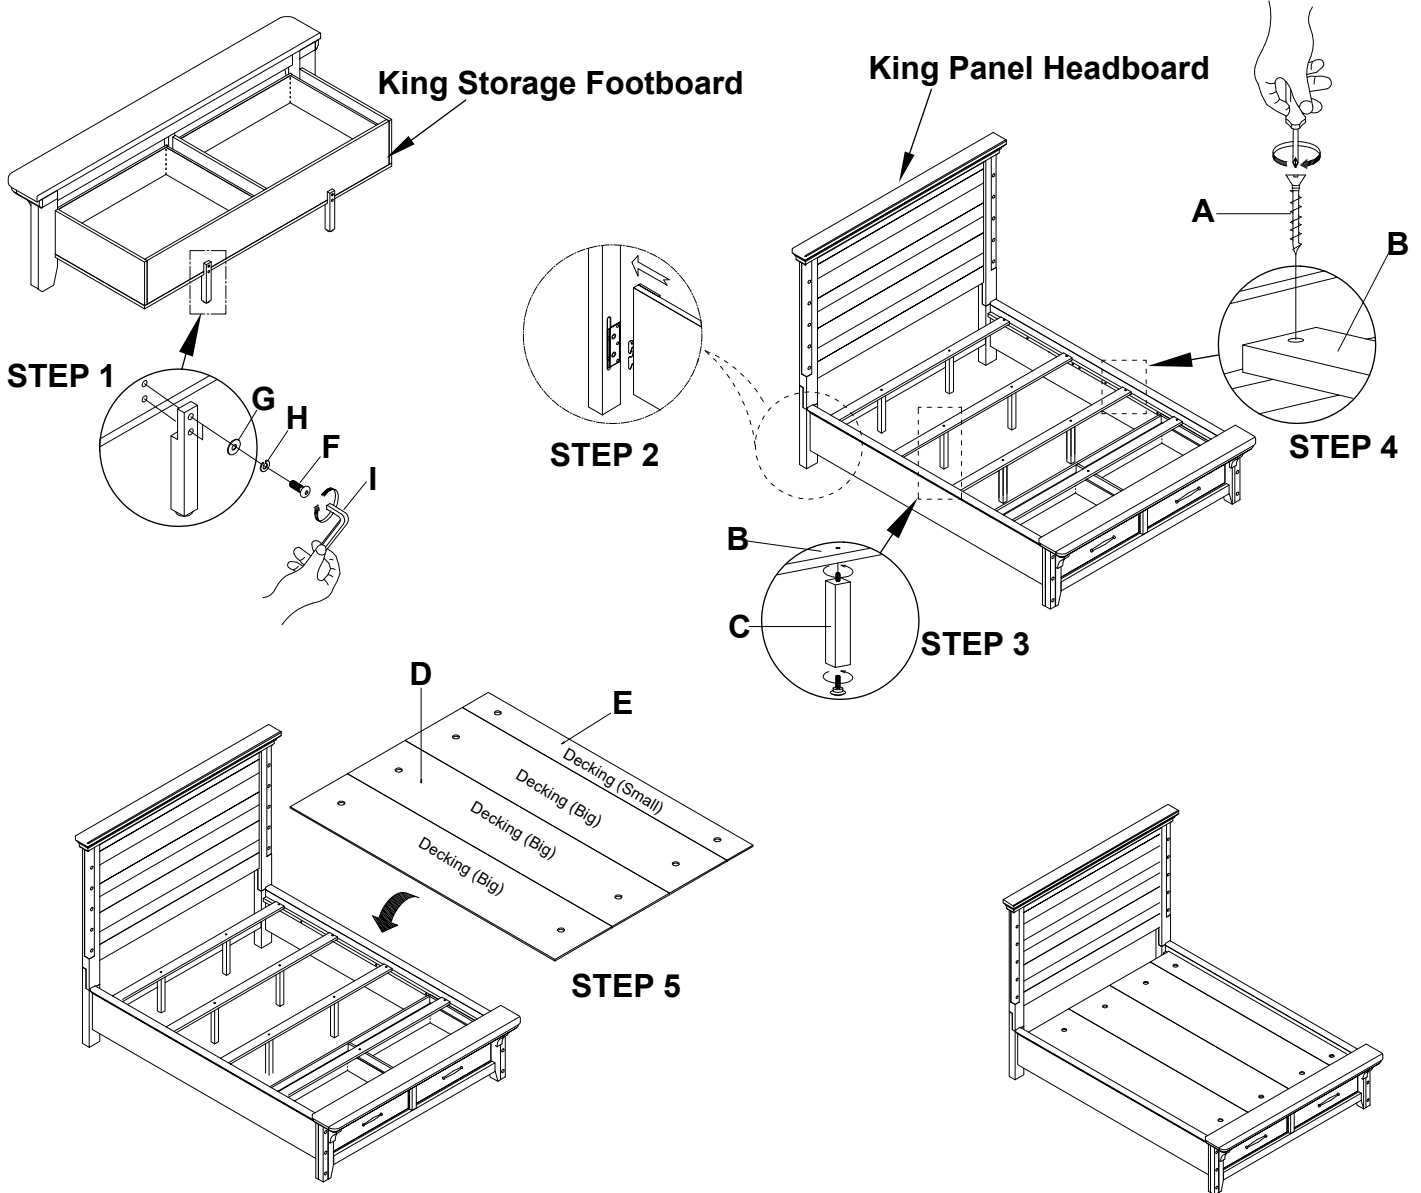

ASSEMBLY INSTRUCTIONS

**ITEM #: TS-BR-3565KS-CYB-FB
TS-BR-3565S-CYB-RS**

**DESCRIPTION: KING STORAGE FOOTBOARD
QUEEN / KING STORAGE RAIL SET**

Thank you for purchasing this quality product. Be sure to check all packing material carefully for small parts, which may have come loose inside the carton during shipment. Identify and count all parts / hardware and compare with the parts / hardware list below. Keep all hardware out of reach of small children.

MADE IN VIETNAM

HARDWARE / PARTS LIST

A		Wood Screw	10 pcs	F		Bolt 1/4" x 1 1/4"	4 pcs
B		Slat	5 pcs	G		Flat Washer	4 pcs
C		Slat Support	6 pcs	H		Lock Washer	4 pcs
D		Decking (Big)	3 pcs	I		Allen Key	1 pc
E		Decking (Small)	1 pc				