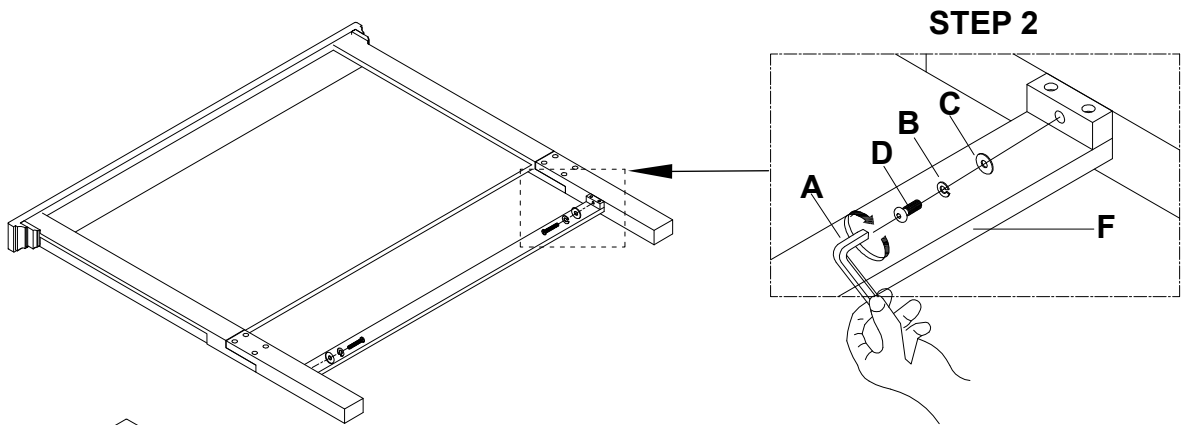

# ASSEMBLY INSTRUCTIONS

ITEM #: TS-BR-3565K-CYB-HB

TS-BR-3565Q-CYB-HB

DESCRIPTION: KING / QUEEN PANEL HEADBOARD

Thank you for purchasing this quality product. Be sure to check all packing material carefully for small parts, which may have come loose inside the carton during shipment. Identify and count all parts / hardware and compare with the parts / hardware list below. Keep all hardware out of reach of small children.

## HARDWARE / PARTS LIST

A		Allen Key	1 pc
B		Spring Washer 5/16"	10 pcs
C		Flat Washer 5/16"	10 pcs
D		Bolt 5/16" x 1-3/4"	10 pcs
E		Post	2 pcs
F		Stretcher	1 pc