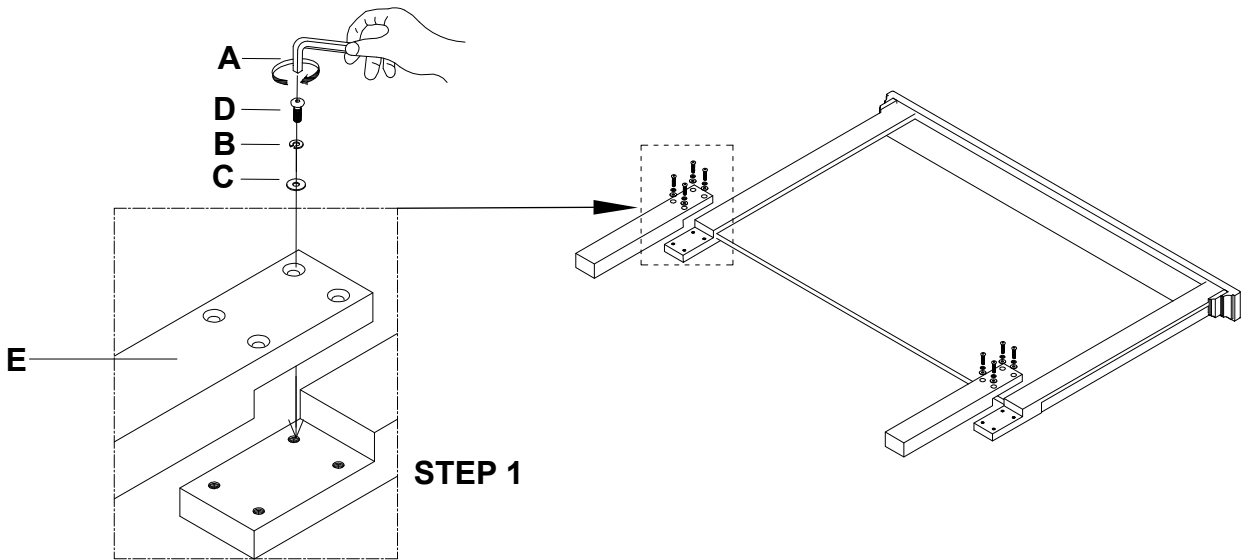

# ASSEMBLY INSTRUCTIONS

ITEM #: TS-BR-3565K-CYB-HB

TS-BR-3565Q-CYB-HB

DESCRIPTION: KING / QUEEN PANEL HEADBOARD

Thank you for purchasing this quality product. Be sure to check all packing material carefully for small parts, which may have come loose inside the carton during shipment. Identify and count all parts / hardware and compare with the parts / hardware list below. Keep all hardware out of reach of small children.

## HARDWARE / PARTS LIST

A		Allen Key	1 pc
B		Spring Washer 5/16"	10 pcs
C		Flat Washer 5/16"	10 pcs
D		Bolt 5/16" x 1-3/4"	10 pcs
E		Post	2 pcs
F		Stretcher	1 pc