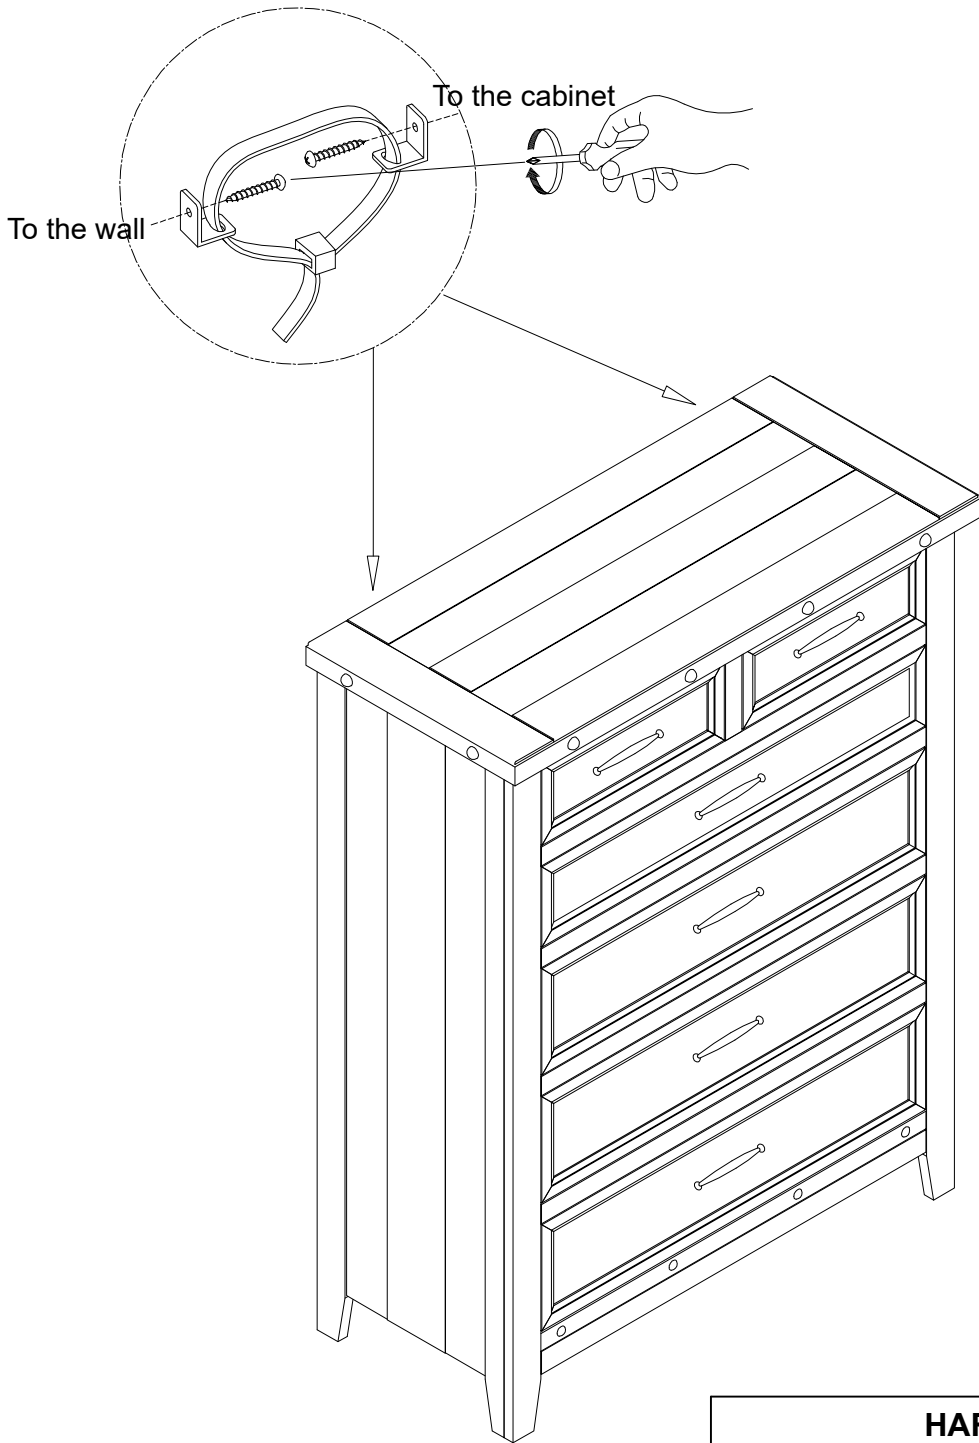

ASSEMBLY INSTRUCTIONS

ITEM #: TS-BR-3506-CYB-C
DESCRIPTION: CHEST, 6 DRAWER STANDARD

Thank you for purchasing this quality product. Be sure to check all packing material carefully for small parts, which may have come loose inside the carton during shipment. Identify and count all parts / hardware and compare with the parts / hardware list below. Keep all hardware out of reach of small children.

MADE IN VIETNAM

HARDWARE		
	Anti-tipping Restraint Kit	2 Sets