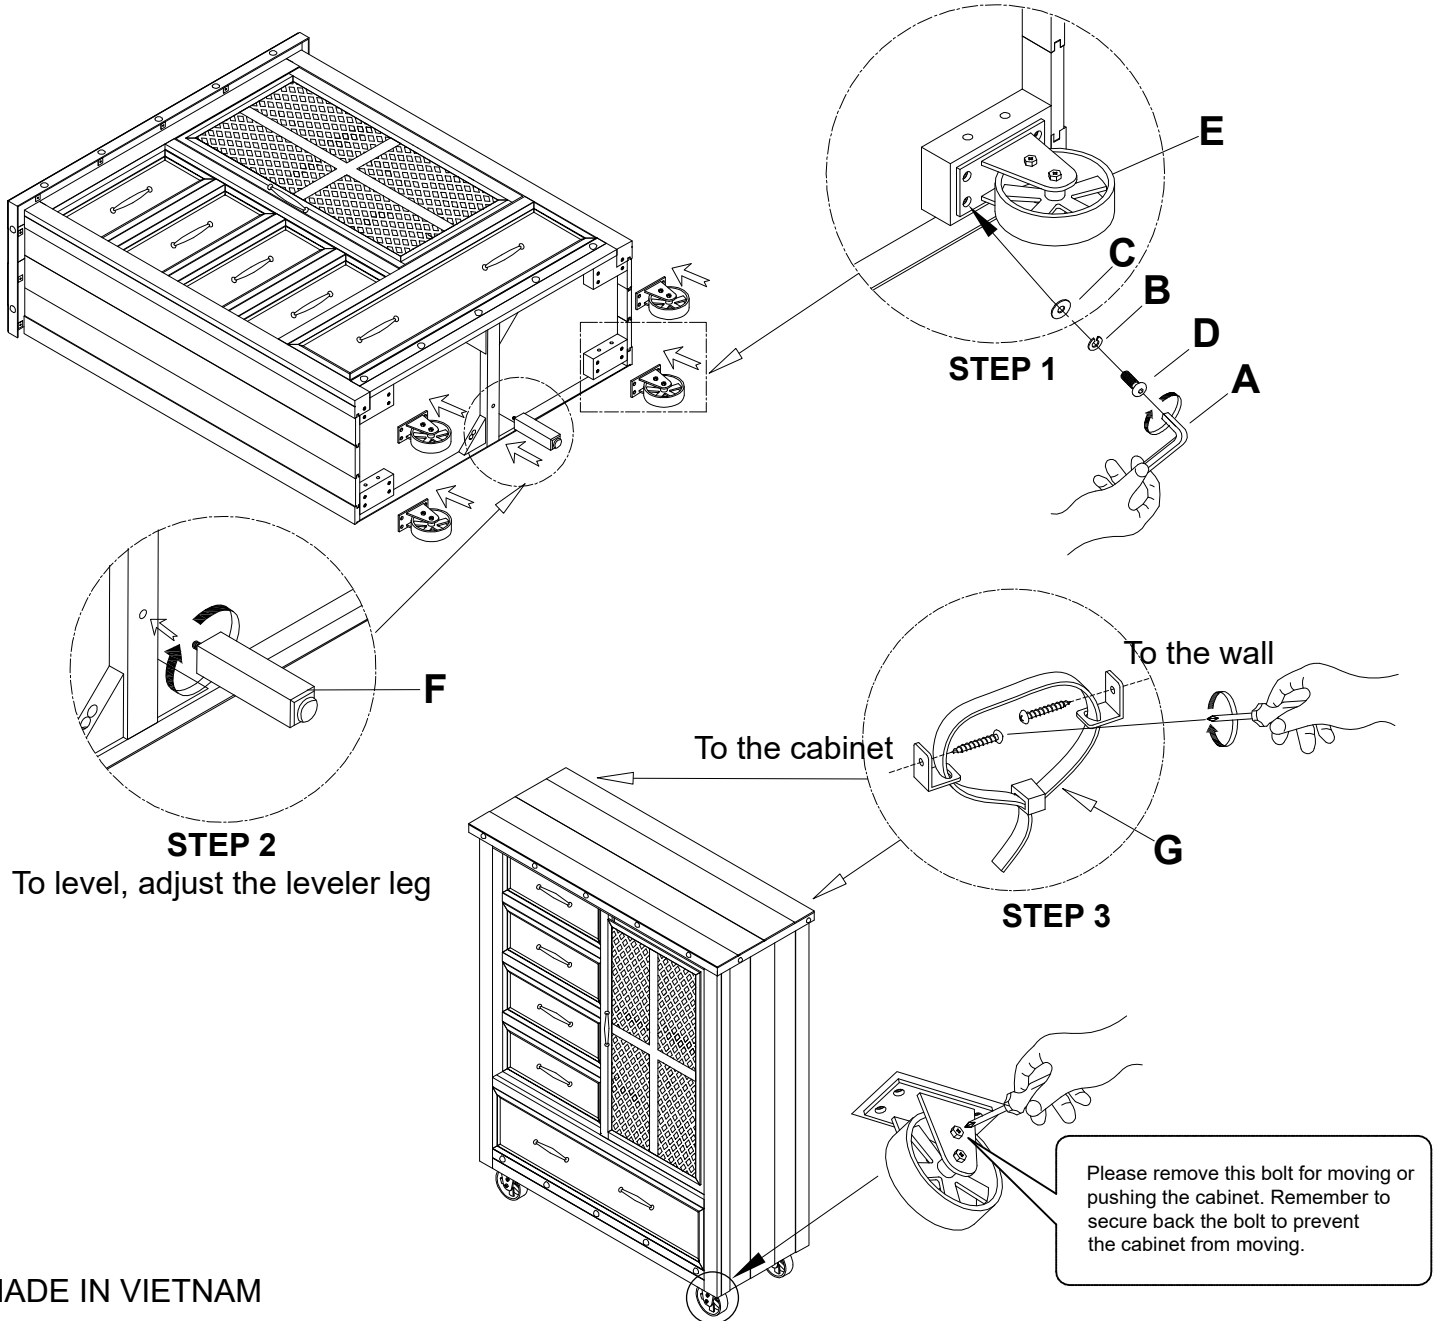

ASSEMBLY INSTRUCTIONS

ITEM #: TS-BR-3505GC-CYB-C

DESCRIPTION: GENTLEMAN'S CHEST, 5 DRAWER

Thank you for purchasing this quality product. Be sure to check all packing material carefully for small parts, which may have come loose inside the carton during shipment. Identify and count all parts / hardware and compare with the parts / hardware list below. Keep all hardware out of reach of small children.

MADE IN VIETNAM

HARDWARE / PARTS LIST

A		Allen Key	1 pc	E		Metal Wheel	4 pcs
B		Spring Washer 5/16"	16 pcs	F		Center Leg	1 pc
C		Flat Washer 5/16"	16 pcs	G		Anti-tipping Restraint Kit	2 sets
D		Bolt 5/16" x 1"	16 pcs				