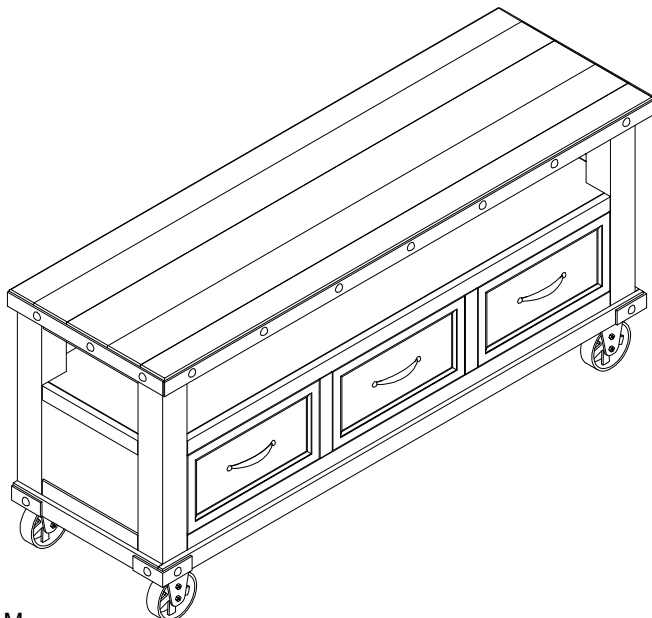

# ASSEMBLY INSTRUCTIONS

ITEM #: TS-HT-6019-CYB-C

DESCRIPTION: TV CONSOLE

Thank you for purchasing this quality product. Be sure to check all packing material carefully for small parts, which may have come loose inside the carton during shipment. Identify and count all parts / hardware and compare with the parts / hardware list below. Keep all hardware out of reach of small children.

## HARDWARE / PARTS LIST

A	 Bolt 5/16" x 1"	16 pcs
B	 Spring Washer 5/16"	16 pcs
C	 Flat Washer 5/16"	16 pcs
D	 Allen Key	1 pc
E	 Wheel	4 pcs

MADE IN VIETNAM