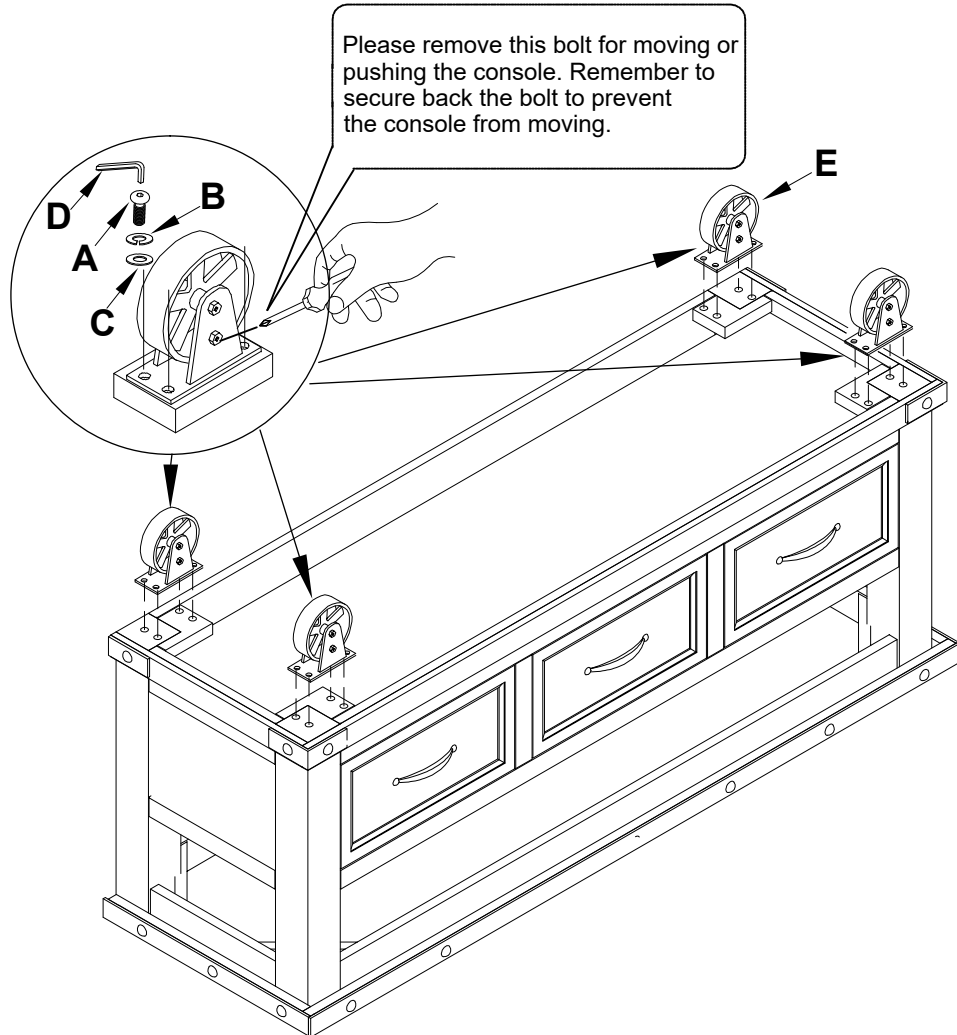

# ASSEMBLY INSTRUCTIONS

ITEM #: TS-HT-6019-CYB-C

DESCRIPTION: TV CONSOLE

Thank you for purchasing this quality product. Be sure to check all packing material carefully for small parts, which may have come loose inside the carton during shipment. Identify and count all parts / hardware and compare with the parts / hardware list below. Keep all hardware out of reach of small children.

## HARDWARE / PARTS LIST

A	 Bolt 5/16" x 1"	16 pcs
B	 Spring Washer 5/16"	16 pcs
C	 Flat Washer 5/16"	16 pcs
D	 Allen Key	1 pc
E	 Wheel	4 pcs

MADE IN VIETNAM