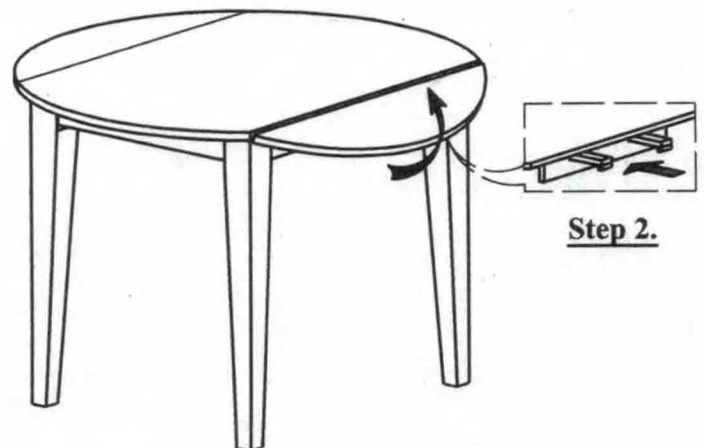

Assembly Instructions

Item No. : SS-TA-42D-CYG-C

Description : 42" Drop Leaf Table

IMPORTANT NOTES :

- Place all wooden parts on a clean and smooth surface such as a rug or carpet to prevent the parts from being scratched .
- Check to be sure that you have all parts and hardware .
- Remove all wrapping materials, including staples and packing straps before you start to assemble .
- Do not tighten all screws and bolts until completely assembled .
- Keep all hardware out of the reach of children .

Step 1.

Parts List		
No.		Q'ty
1	Table Top	1
2	Leg	4

Hardware List				
No.			Size	Q'ty
A	Bolt		M8 x 70	8
B	Lock Washer		Ø8.5/13	8
C	Flat Washer		Ø8.5/19	8

Step 2.