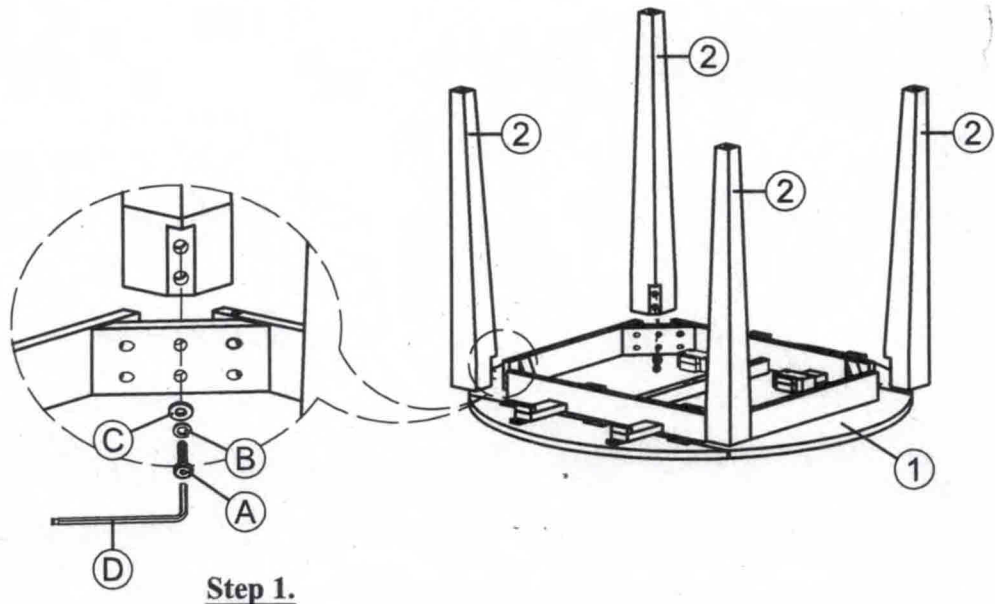

Assembly Instructions

Item No. : SS-TA-42D-CYG-C

Description : 42" Drop Leaf Table

IMPORTANT NOTES :

- Place all wooden parts on a clean and smooth surface such as a rug or carpet to prevent the parts from being scratched .
- Check to be sure that you have all parts and hardware .
- Remove all wrapping materials, including staples and packing straps before you start to assemble .
- Do not tighten all screws and bolts until completely assembled .
- Keep all hardware out of the reach of children .

Step 1.

Parts List		
No.		Q'ty
1	Table Top	1
2	Leg	4

Hardware List				
No.			Size	Q'ty
A	Bolt		M8 x 70	8
B	Lock Washer		Ø8.5/13	8
C	Flat Washer		Ø8.5/19	8

Step 2.