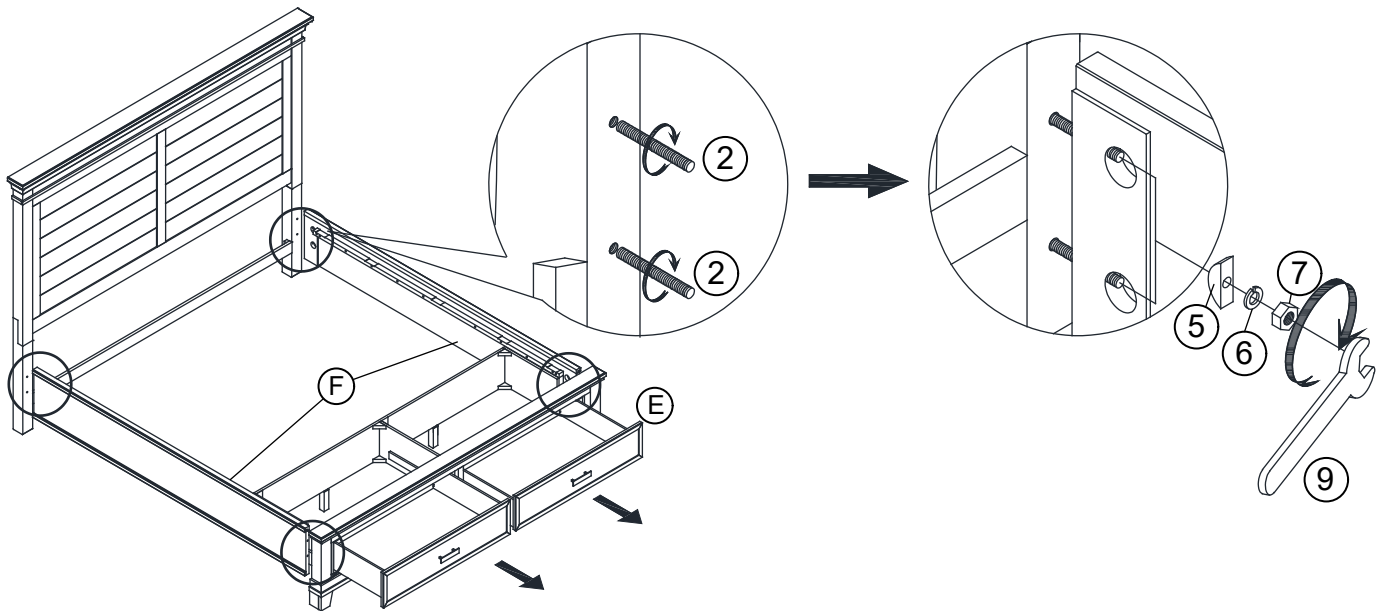

STEP 2

STEP 3

STEP 4

COMPLETE ASSEMBLY

ASSEMBLY TIPS:

1. Remove hardware from box and sort by size.
2. Please check to see that all hardware and parts are present prior start of assembly.
3. Please follow attached instructions in the same sequence as numbered to assure fast and easy assembly.

⚠ WARNING!

1. Don't attempt to repair or modify parts that are broken or defective. Please contact the store immediately.
2. This product is for home use only and not intended for commercial establishments.