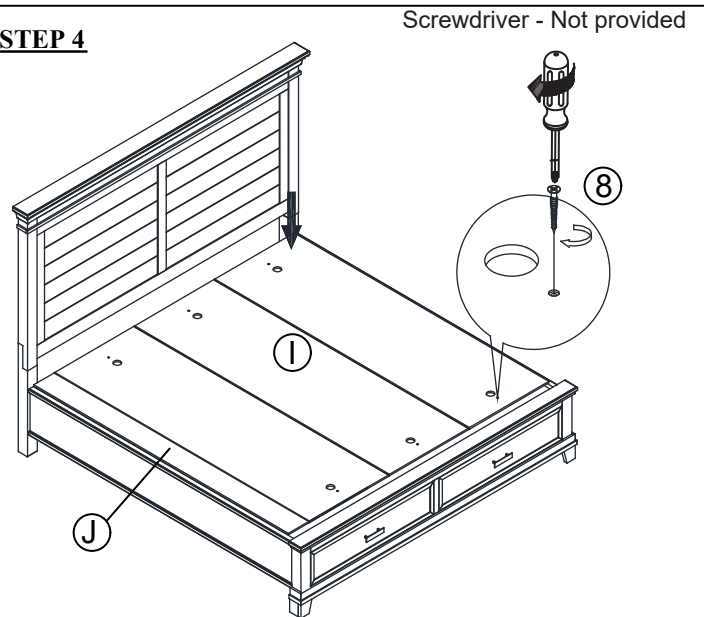

STEP 4

COMPLETE ASSEMBLY

ASSEMBLY TIPS:

1. Remove hardware from box and sort by size.
2. Please check to see that all hardware and parts are present prior start of assembly.
3. Please follow attached instructions in the same sequence as numbered to assure fast and easy assembly.

⚠ WARNING!

1. Don't attempt to repair or modify parts that are broken or defective. Please contact the store immediately.
2. This product is for home use only and not intended for commercial establishments.