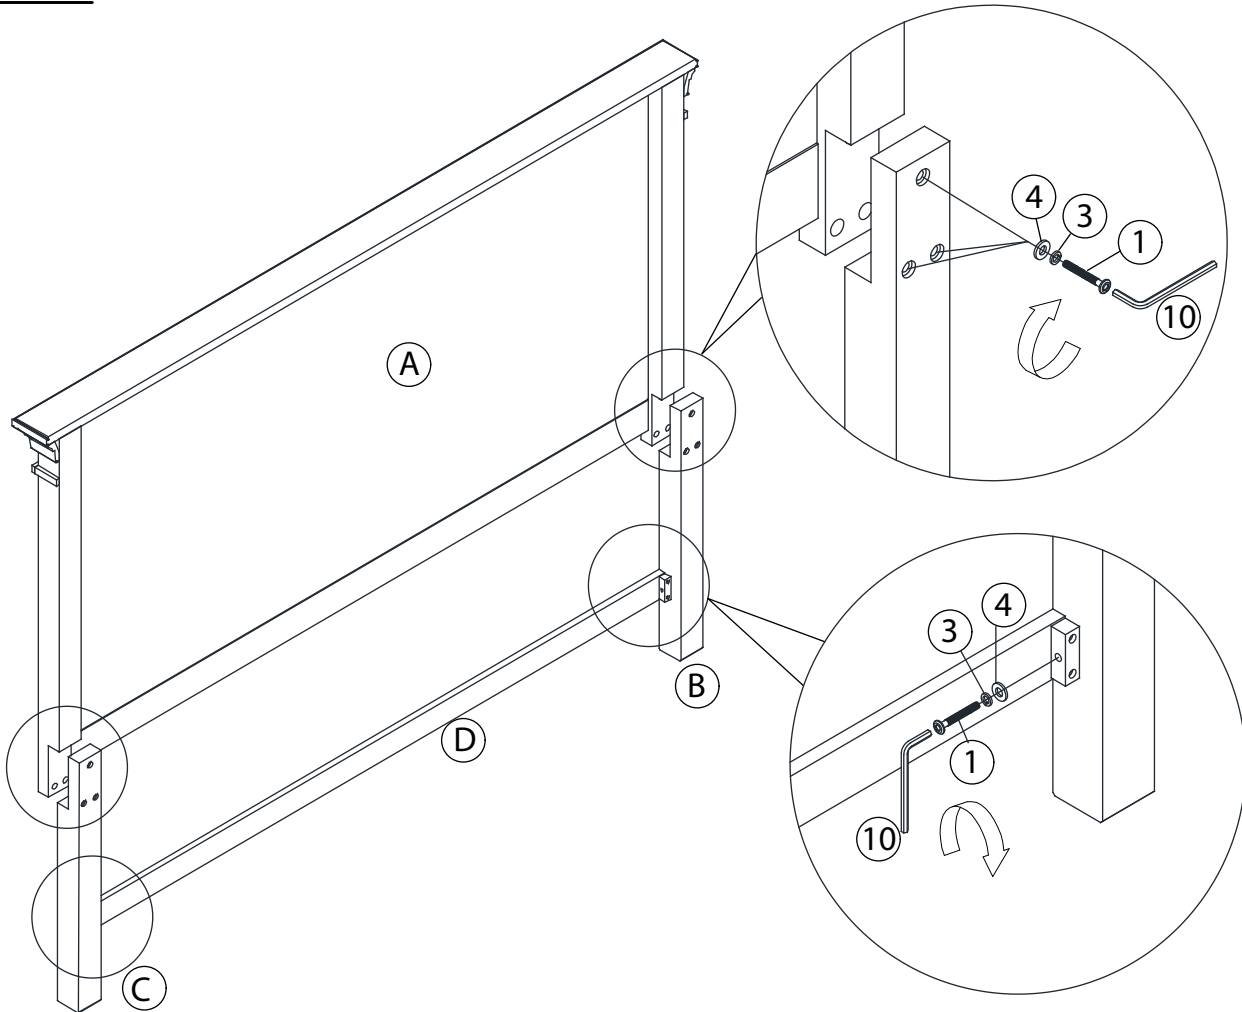

INTERCON
FURNITURE FOR LIFE

ASSEMBLY INSTRUCTION

DESCRIPTION : KING PANEL BED

ITEM NO: SL-BR-4265K-RAC-HB

SL-BR-4265KS-RAC-FB

SL-BR-4265S-RAC-RS

Thank you for purchasing this quality product. Be sure to check all packing material carefully for small parts which may have come loose inside the carton during shipment. Identify and count all parts and compare with the parts list below. Please keep all hardware out of reach of small children.

A HEADBOARD 1 PC	B KD LEG- LEFT 1 PC	C KD LEG LEG- RIGHT 1 PC	D SUPPORT RAIL 1 PC	E FOOTBOARD 1 PC	F SIDE RAIL 2 PCS	G SLAT 5 PCS	H CENTER LEG 6 PCS	
I DECK PANEL 3 PCS	J SMALL DECK PANEL 1 PC	1 BOLT 5/16" x 1 3/4" 8 PCS	2 BOLT 5/16" x 3 1/2" 8 PCS	3 SPRING WASHER 5/16" 8 PCS	4 FLAT WASHER 5/16" x 19mm 8 PCS	5 CURVED WASHER 8 PCS	6 SPRING WASHER 5/16" 8 PCS	
7 HEX NUT 5/16" 8 PCS	8 WOOD SCREW 8 x 1 1/4" 16 PCS	9 WRENCH 1 PC	10 ALLEN KEY M5 1 PC					

STEP 1

ASSEMBLY TIPS:

1. Remove hardware from box and sort by size.
2. Please check to see that all hardware and parts are present prior start of assembly.
3. Please follow attached instructions in the same sequence as numbered to assure fast and easy assembly.

⚠ WARNING!

1. Don't attempt to repair or modify parts that are broken or defective. Please contact the store immediately.
2. This product is for home use only and not intended for commercial establishments.