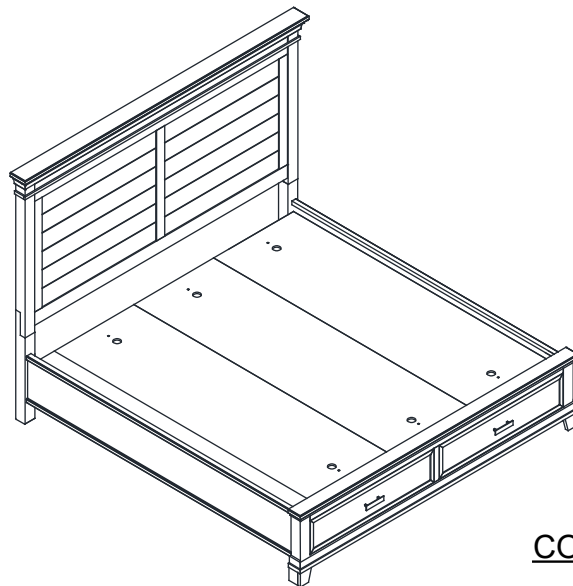

STEP 4

COMPLETE ASSEMBLY

ASSEMBLY TIPS:

1. Remove hardware from box and sort by size.
2. Please check to see that all hardware and parts are present prior start of assembly.
3. Please follow attached instructions in the same sequence as numbered to assure fast and easy assembly.

⚠ WARNING!

1. Don't attempt to repair or modify parts that are broken or defective. Please contact the store immediately.
2. This product is for home use only and not intended for commercial establishments.