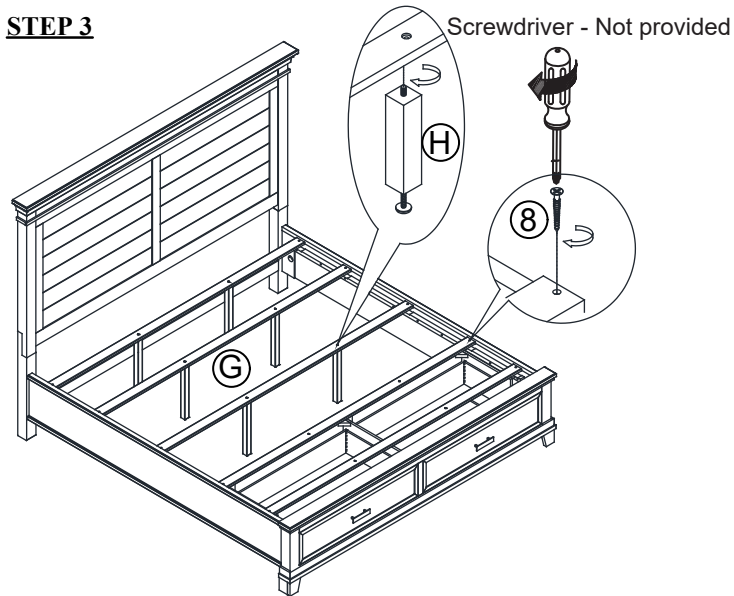

STEP 2

STEP 3

STEP 4

COMPLETE ASSEMBLY

ASSEMBLY TIPS:

1. Remove hardware from box and sort by size.
2. Please check to see that all hardware and parts are present prior start of assembly.
3. Please follow attached instructions in the same sequence as numbered to assure fast and easy assembly.

⚠ WARNING!

1. Don't attempt to repair or modify parts that are broken or defective. Please contact the store immediately.
2. This product is for home use only and not intended for commercial establishments.