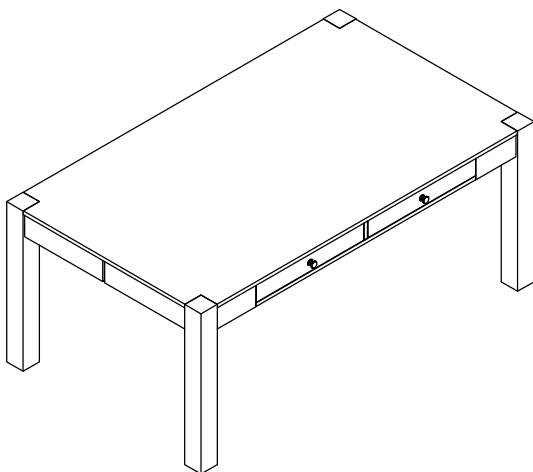

STEP 2

COMPLETE ASSEMBLE

ASSEMBLY TIPS:

- 1.Remove hardware from box and sort by size.
- 2.Please check to see that all hardware and parts are present prior start of assembly.
- 3.Please follow attached instructions in the same sequence as numbered to assure fast and easy assembly.

WARNING!

- 1.Don't attempt to repair or modify parts that are broken or defective. Please contact the store immediately.
- 2.This product is for home use only and not intended for commercial establishments.

MADE IN VIETNAM