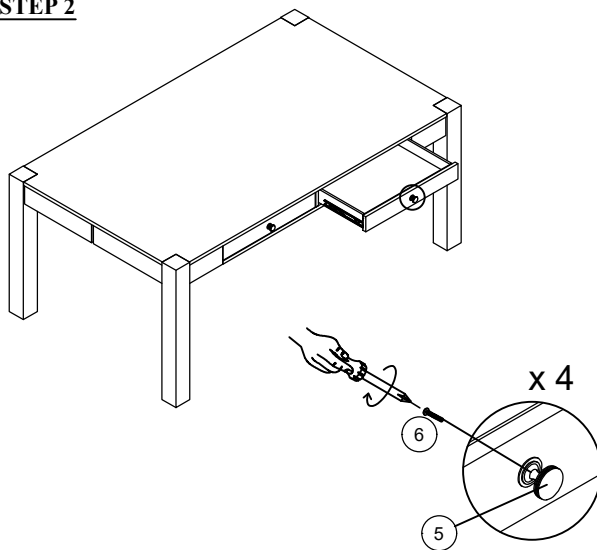

STEP 2

COMPLETE ASSEMBLE

ASSEMBLY TIPS:

- 1.Remove hardware from box and sort by size.
- 2.Please check to see that all hardware and parts are present prior start of assembly.
- 3.Please follow attached instructions in the same sequence as numbered to assure fast and easy assembly.

WARNING!

- 1.Don't attempt to repair or modify parts that are broken or defective. Please contact the store immediately.
- 2.This product is for home use only and not intended for commercial establishments.

MADE IN VIETNAM