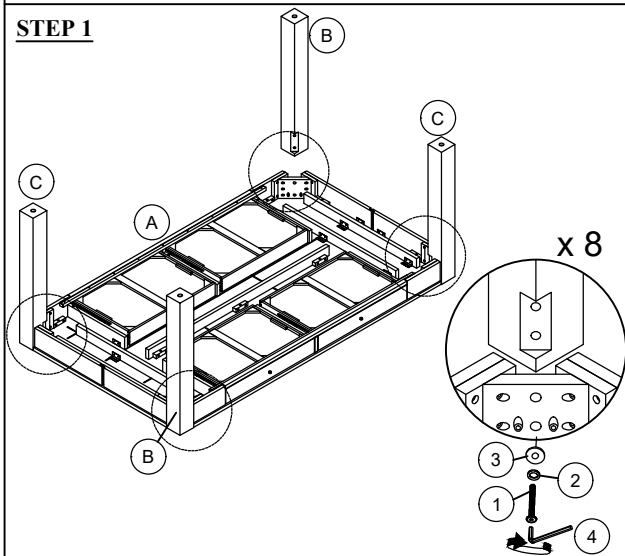

INTERCON
FURNITURE FOR LIFE

ASSEMBLY INSTRUCTION

DESCRIPTION : TABLE, 42" x 72" GATHERING w/4 DRAWER

ITEM NO : SL-TA-4272G-BCO-C

Thank you for purchasing this quality product. Be sure to check all packing material carefully for small parts which may have come loose inside the carton during shipment. Identify and count all parts and compare with the parts list below. Please keep all hardware out of reach of small children.

PARTS LIST			Q'TY
A		Table Top	1PC
B		Right Leg	2PCS
C		Left Left	2PCS

HARDWARE LIST:				
No.	Description	Sketch	Size	Quantity
1	Bolt		5/16"*60 mm	8 Pcs
2	Lock Washer		5/16"	8 Pcs
3	Flat Washer		5/16"	8 Pcs
4	Allen Key		4mm	1 Pc
5	Knob		28mm	4 Pcs
6	Bolt		4x25mm	4 Pcs

STEP 1