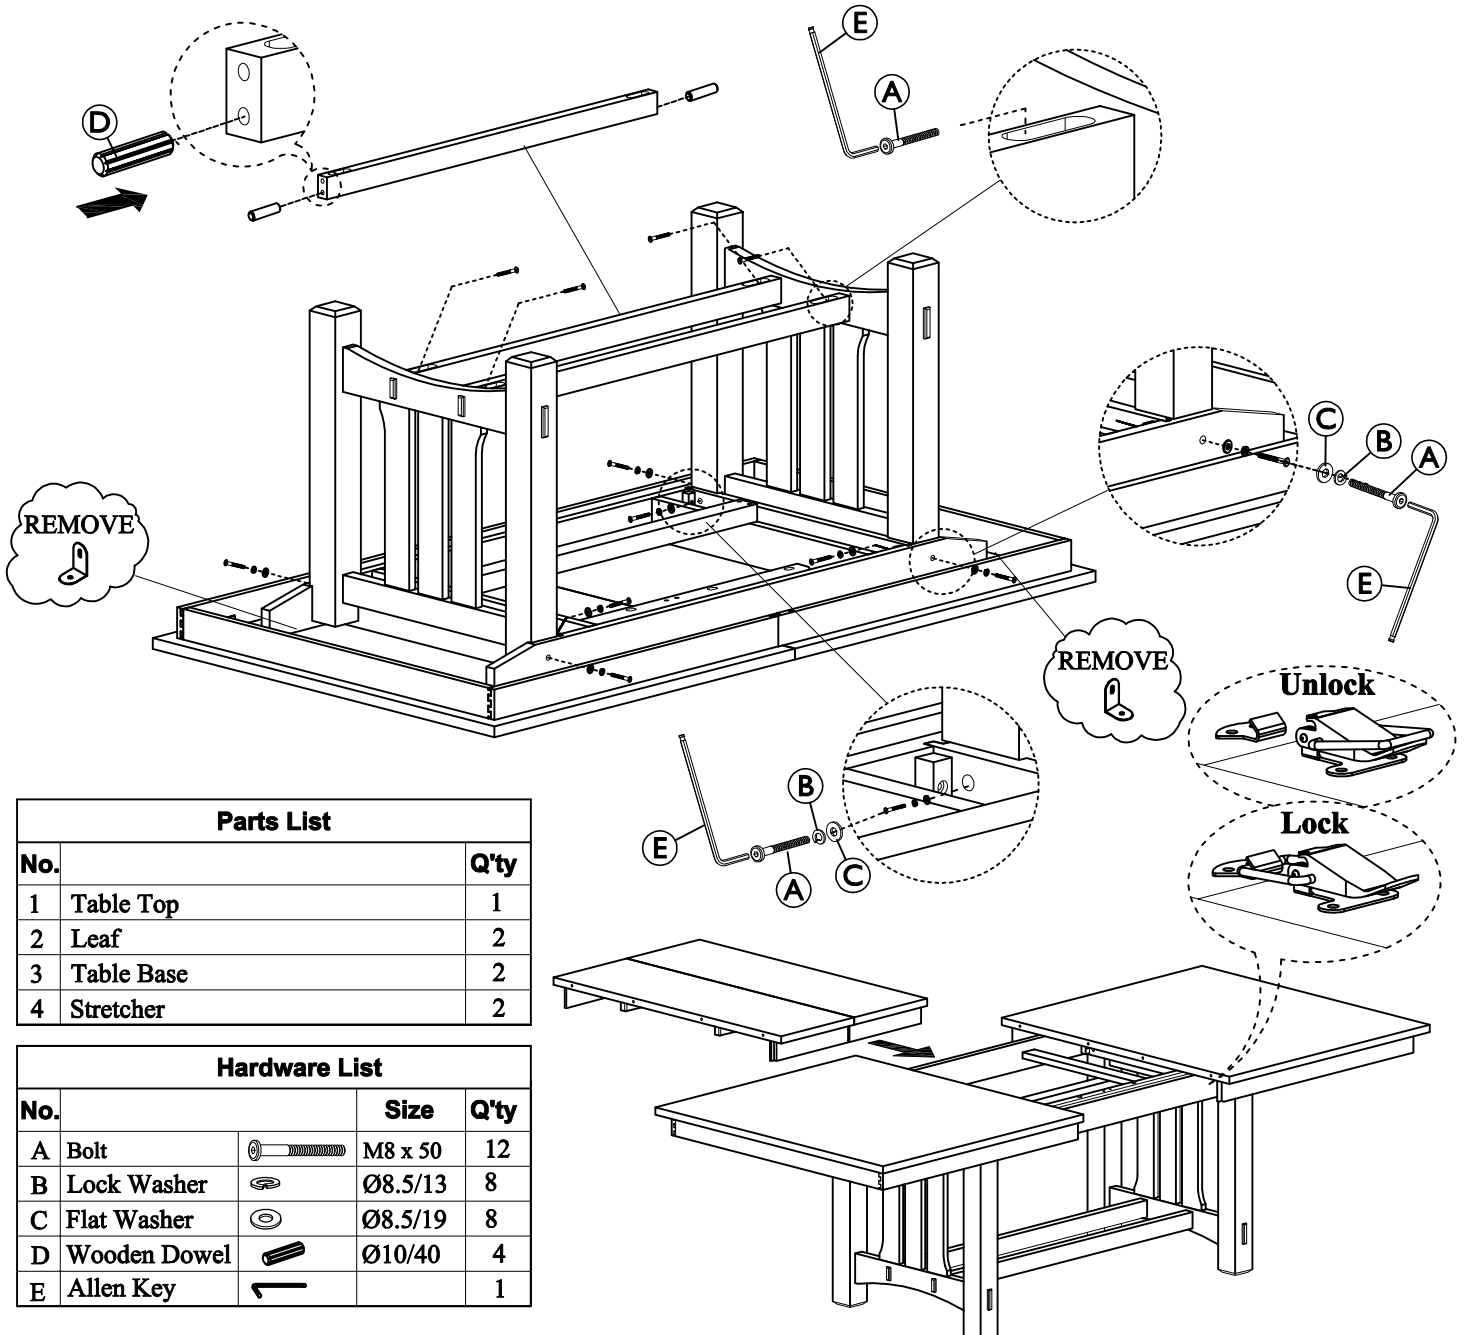

# Assembly Instructions

Item No. : OP-TA-42104B-MIS-TOP

OP-TA-42104B-MIS-BSE

Description : OAK PARK TRESTLE TABLE

## IMPORTANT NOTES :

- Place all wooden parts on a clean and smooth surface such as a rug or carpet to prevent the parts from being scratched .
- Check to be sure that you have all parts and hardware .
- Remove all wrapping materials, including staples and packing straps before you start to assemble .
- Do not tighten all screws and bolts until completely assembled .
- Keep all hardware out of the reach of children .

Parts List		
No.		Q'ty
1	Table Top	1
2	Leaf	2
3	Table Base	2
4	Stretcher	2

Hardware List			
No.		Size	Q'ty
A	Bolt	M8 x 50	12
B	Lock Washer	Ø8.5/13	8
C	Flat Washer	Ø8.5/19	8
D	Wooden Dowel	Ø10/40	4
E	Allen Key		1