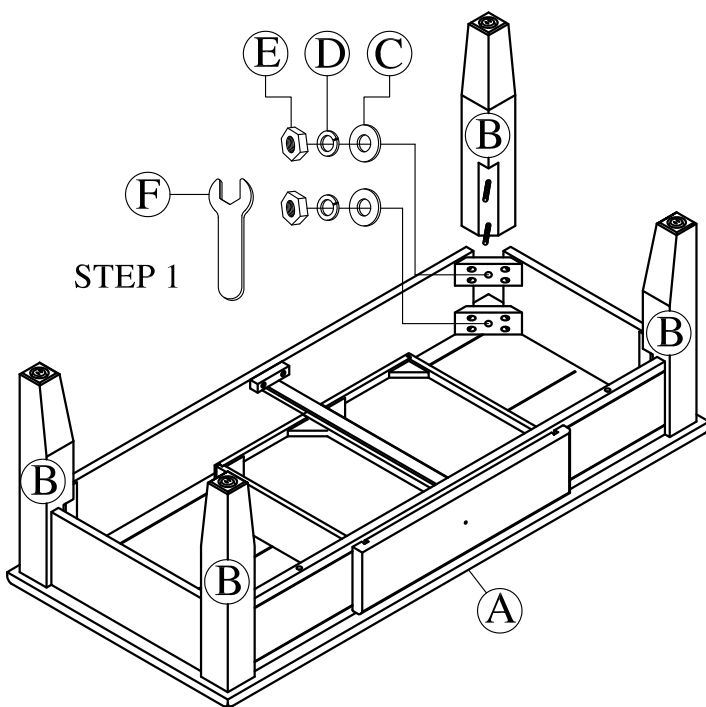

ASSEMBLY INSTRUCTIONS

ITEM NO : KA-TA-4822-RAI-C

COFFEE TABLE

Thank you for purchasing this quality product. Be sure to check all packing material carefully for small parts that may have come loose inside the carton during shipment. Please keep all hardware out of reach of small children

PARTS LIST :

NO.	DESCRIPTION	SKETCH	QTY
A	TABLE TOP		1 pc
B	LEG		4 pcs

HARDWARE LIST :

NO.	DESCRIPTION	SIZE	SKETCH	QTY
C	Flat Washer	$\phi 5/16$ "x $\phi 19$ mm		8 pcs
D	Spring Washer	$\phi 5/16$ "x $\phi 13$ mm		8 pcs
E	Hex Nut	$\phi 5/16$ "x12mm		8 pcs
F	Wrench	12mmx75mm		1 pc