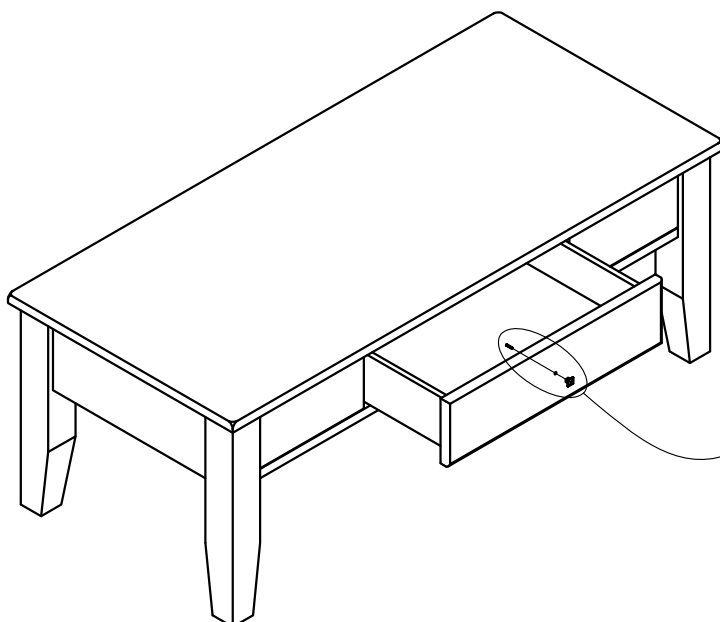

ASSEMBLY INSTRUCTIONS

ITEM NO : KA-TA-4822-RAI-C

COFFEE TABLE

Thank you for purchasing this quality product. Be sure to check all packing material carefully for small parts that may have come loose inside the carton during shipment. Please keep all hardware out of reach of small children

PARTS LIST :

NO.	DESCRIPTION	SKETCH	QTY
A	TABLE TOP		1 pc
B	LEG		4 pcs

HARDWARE LIST :

NO.	DESCRIPTION	SIZE	SKETCH	QTY
C	Flat Washer	$\phi 5/16$ "x $\phi 19$ mm		8 pcs
D	Spring Washer	$\phi 5/16$ "x $\phi 13$ mm		8 pcs
E	Hex Nut	$\phi 5/16$ "x12mm		8 pcs
F	Wrench	12mmx75mm		1 pc