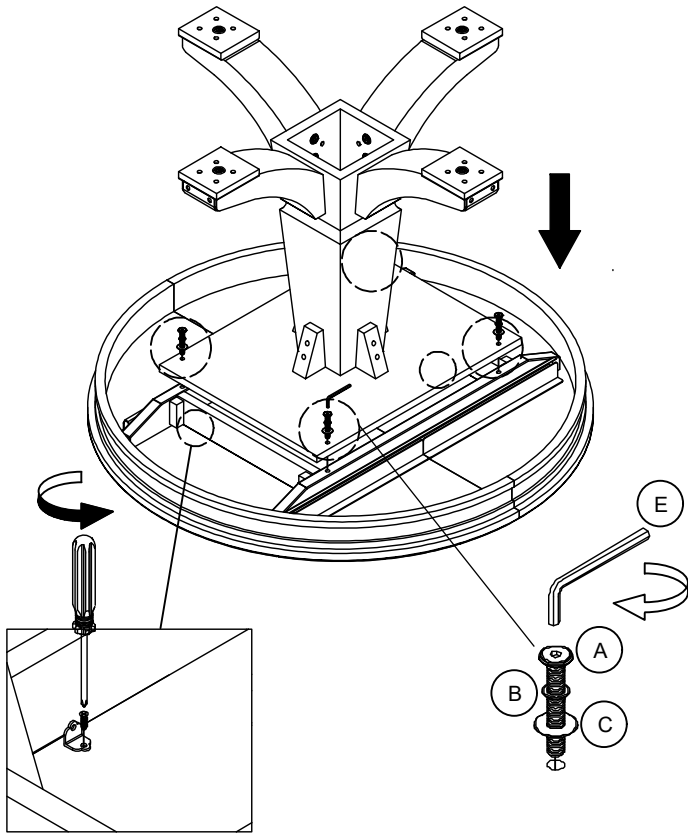

STEP 3

STEP 3

STEP 4

STEP 5

COMPLETE ASSEMBLY

ASSEMBLY TIPS:

- 1.Remove hardware from box and sort by size.
- 2.Please check to see that all hardware and parts are present prior start of assembly.
- 3.Please follow attached instructions in the same sequence as numbered to assure fast and easy assembly.

⚠ WARNING

- 1.Don't attempt to repair or modify parts that are broken or defective. Please contact the store immediately.
- 2.This product is for home use only and not intended for commercial establishments.

MADE IN VIETNAM