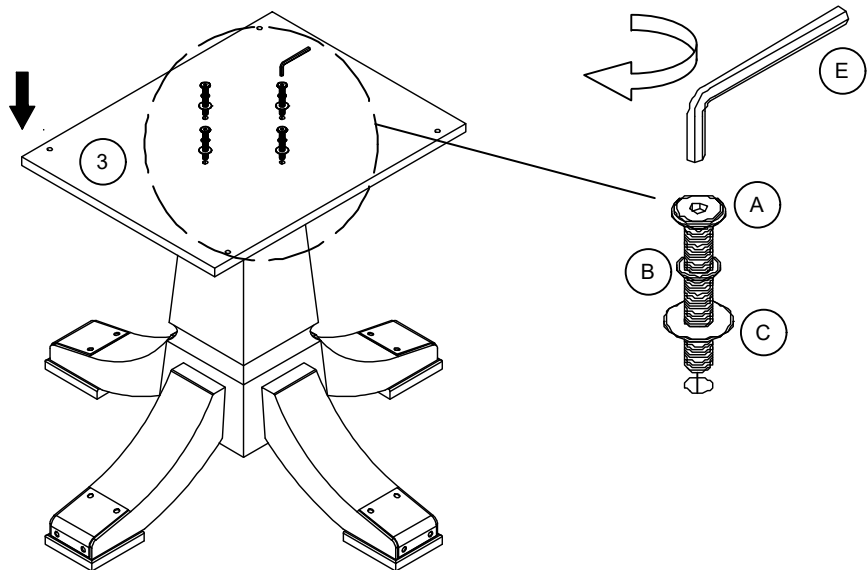

INTERCON
FURNITURE FOR LIFE

ASSEMBLY INSTRUCTION

DESCRIPTION: TABLE TOP , 42" x 42"- 60"

ITEM: FR-TA-4260-PEW-TOP

FR-TA-4260-PEW-BSE

Thank you for purchasing this quality product. Be sure to check all packing material carefully for small parts which may have come loose inside the carton during shipment. Identify and count all parts and compare with the parts list below. Please keep all hardware out of reach of small children.

1  TABLE TOP (x1)	2  LEAF TOP (x1)	3  MOUNTING PLATE (x1)	4  PEDESTAL BASE (x1)	5  FEET (x4)		
A  JCBB BOLT 5/16" x 2" (x16)	B  SPRING WASHER 5/16" (x16)	C  FLAT WASHER 5/16" x 16 (x16)	D  WOOD DOWEL 10 x 40 (x 8)	E  ALLEN KEY M5 (x1)		

STEP 1

STEP 2

ASSEMBLY TIPS:

- 1.Remove hardware from box and sort by size.
- 2.Please check to see that all hardware and parts are present prior start of assembly.
- 3.Please follow attached instructions in the same sequence as numbered to assure fast and easy assembly.