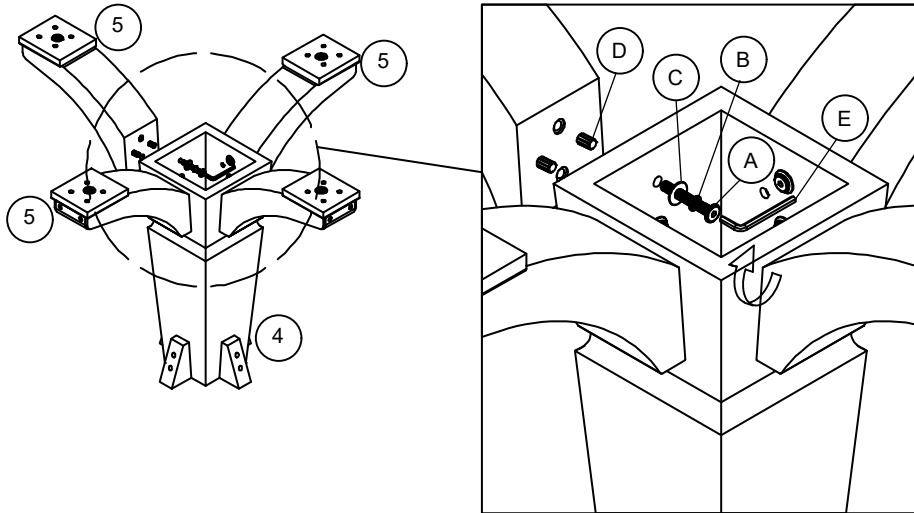

INTERCON
FURNITURE FOR LIFE

ASSEMBLY INSTRUCTION

DESCRIPTION: TABLE TOP , 42" x 42"- 60"

ITEM: FR-TA-4260-PEW-TOP

FR-TA-4260-PEW-BSE

Thank you for purchasing this quality product. Be sure to check all packing material carefully for small parts which may have come loose inside the carton during shipment. Identify and count all parts and compare with the parts list below. Please keep all hardware out of reach of small children.

1  TABLE TOP (x1)	2  LEAF TOP (x1)	3  MOUNTING PLATE (x1)	4  PEDESTAL BASE (x1)	5  FEET (x4)		
A  JCBB BOLT 5/16" x 2" (x16)	B  SPRING WASHER 5/16" (x16)	C  FLAT WASHER 5/16" x 16 (x16)	D  WOOD DOWEL 10 x 40 (x 8)	E  ALLEN KEY M5 (x1)		

STEP 1

STEP 2

ASSEMBLY TIPS:

- 1.Remove hardware from box and sort by size.
- 2.Please check to see that all hardware and parts are present prior start of assembly.
- 3.Please follow attached instructions in the same sequence as numbered to assure fast and easy assembly.