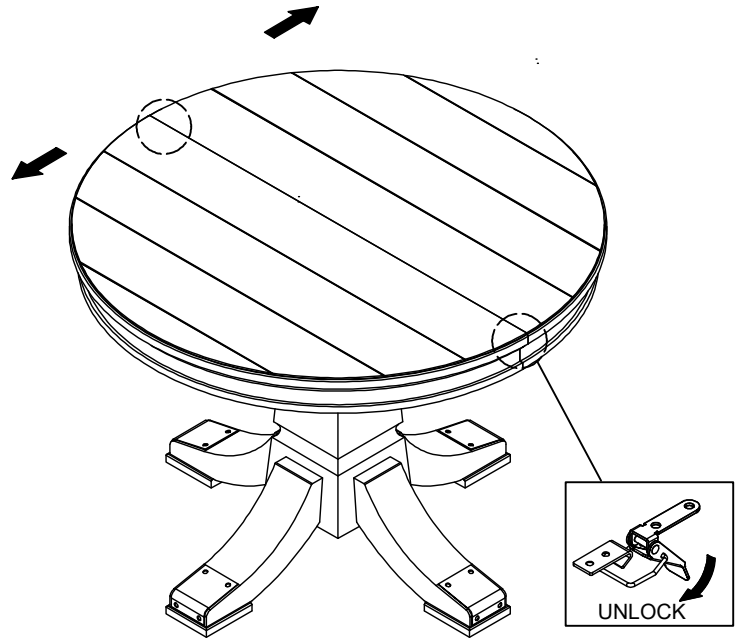

STEP 3

STEP 3

STEP 4

STEP 5

COMPLETE ASSEMBLY

ASSEMBLY TIPS:

- 1.Remove hardware from box and sort by size.
- 2.Please check to see that all hardware and parts are present prior start of assembly.
- 3.Please follow attached instructions in the same sequence as numbered to assure fast and easy assembly.

⚠ WARNING

- 1.Don't attempt to repair or modify parts that are broken or defective. Please contact the store immediately.
- 2.This product is for home use only and not intended for commercial establishments.

MADE IN VIETNAM