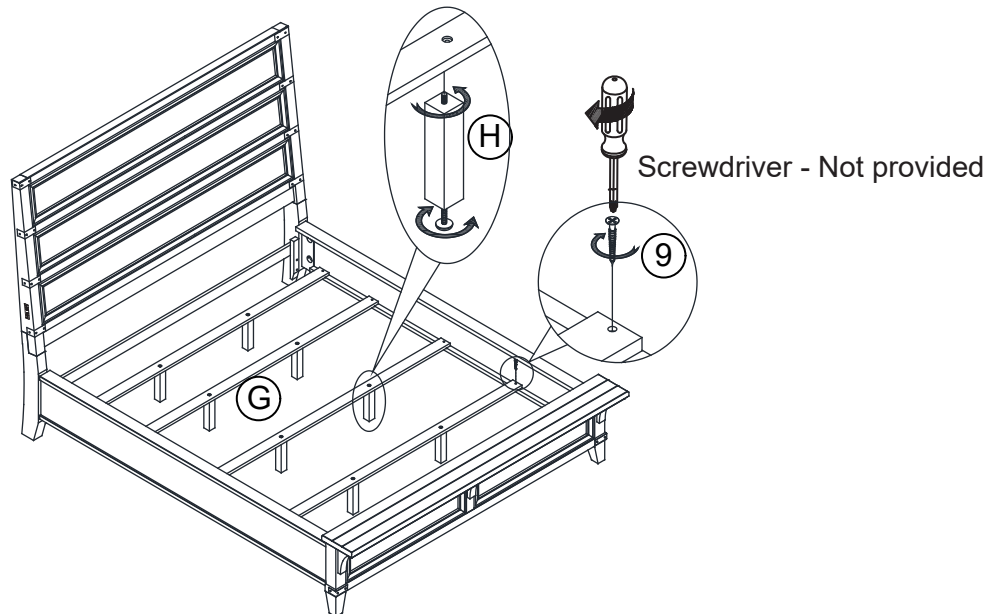

STEP 2

STEP 3

STEP 4

COMPLETE ASSEMBLY

ASSEMBLY TIPS:

1. Remove hardware from box and sort by size.
2. Please check to see that all hardware and parts are present prior start of assembly.
3. Please follow attached instructions in the same sequence as numbered to assure fast and easy assembly.

⚠ WARNING!

1. Don't attempt to repair or modify parts that are broken or defective. Please contact the store immediately.
2. This product is for home use only and not intended for commercial establishments.