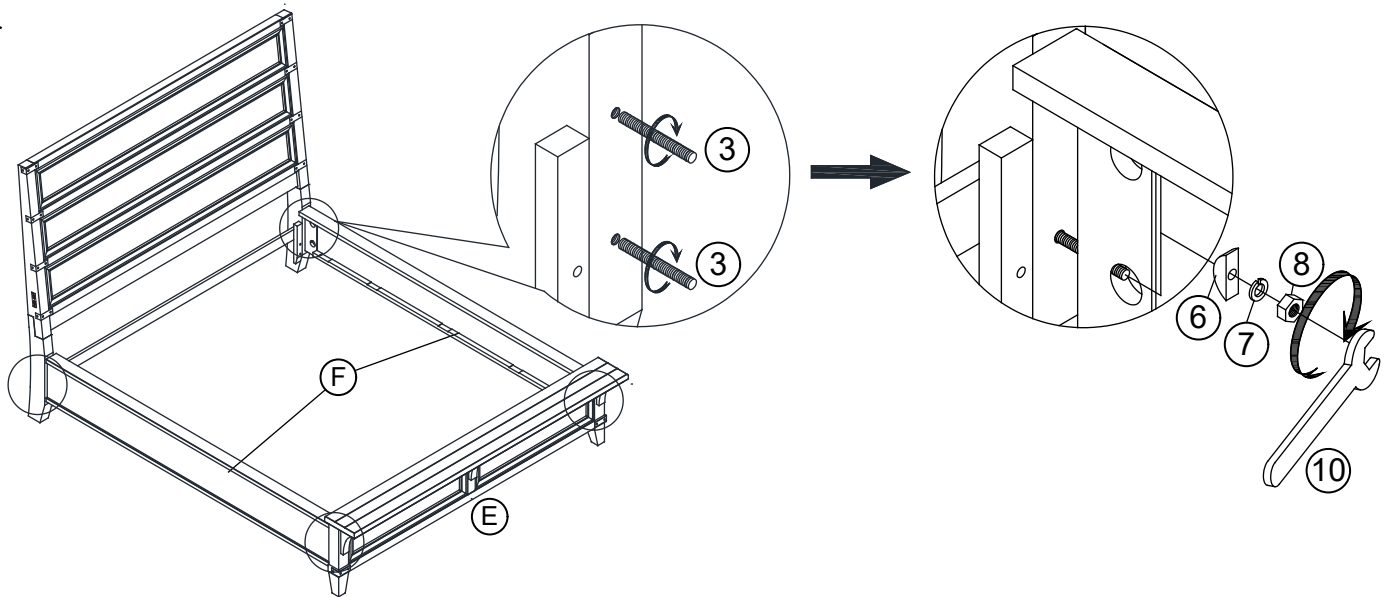

STEP 2

STEP 3