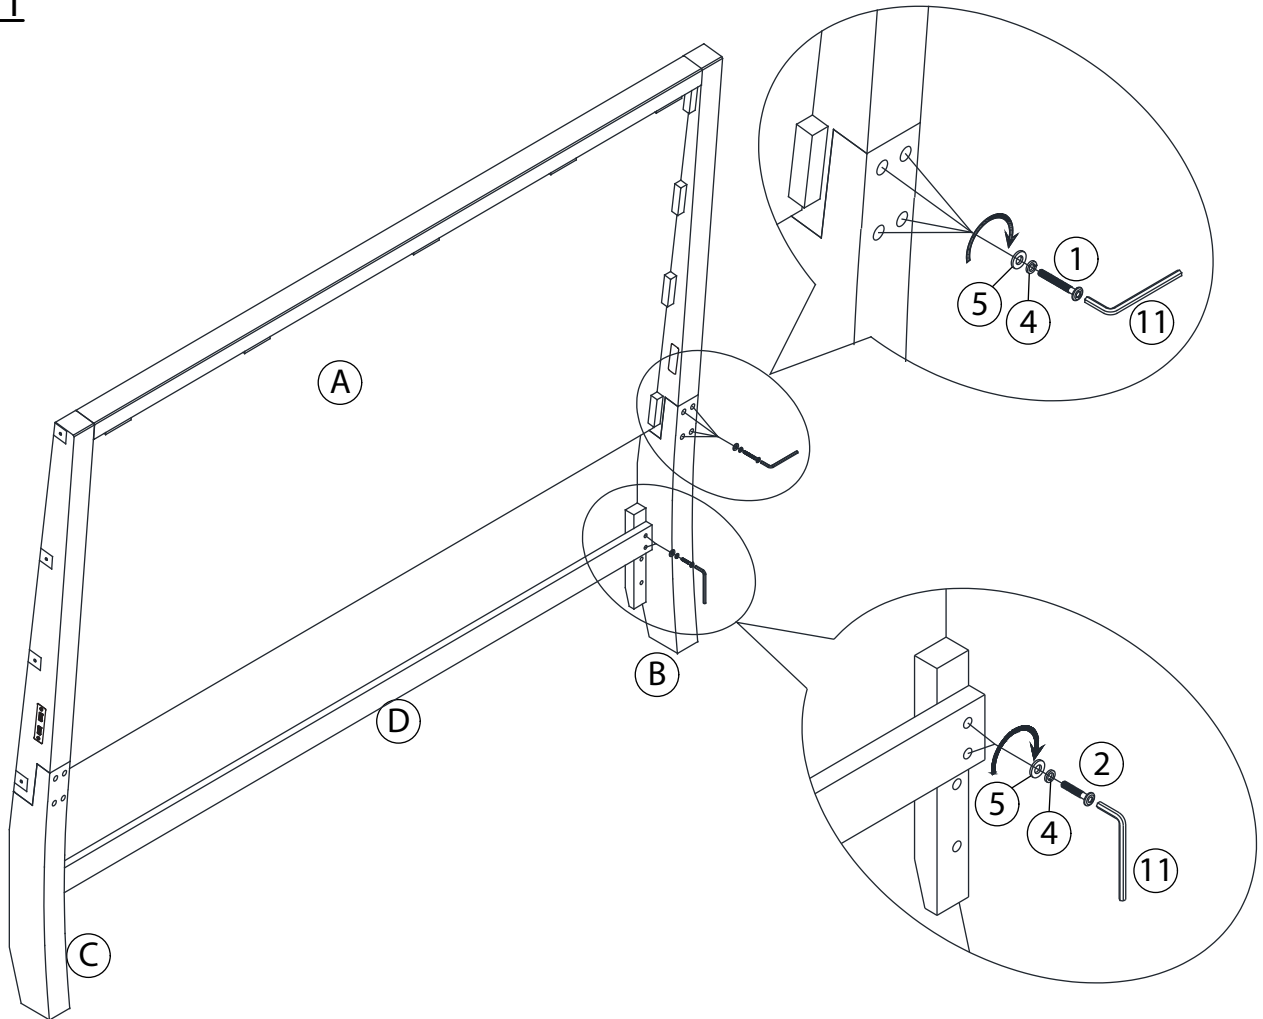

INTERCON
FURNITURE FOR LIFE

ASSEMBLY INSTRUCTION

DESCRIPTION : CAL KING PANEL BED

ITEM NO: FG-BR-4965K-STE-HB

FG-BR-4965KB-STE-FB

FG-BR-4965CK-STE-RS

Thank you for purchasing this quality product. Be sure to check all packing material carefully for small parts which may have come loose inside the carton during shipment. Identify and count all parts and compare with the parts list below. Please keep all hardware out of reach of small children.

A HEADBOARD 1 PC	B KD LEG- LEFT 1 PC	C KD LEG LEG- RIGHT 1 PC	D SUPPORT RAIL 1 PC	E FOOTBOARD 1 PC	F SIDE RAIL 2 PCS	G SLAT 5 PCS	H CENTER LEG 10 PCS		
1 BOLT 1/4" x 50MM 8 PCS	2 BOLT 1/4" x 30MM 4 PCS	3 BOLT 5/16" x 80MM 8 PCS	4 SPRING WASHER 1/4" 12 PCS	5 FLAT WASHER 1/4" x 18mm 12 PCS	6 CURVED WASHER 8 PCS	7 SPRING WASHER 5/16" 8 PCS	8 HEX NUT 5/16" 8 PCS		
9 WOOD SCREW 8 x 30MM 10 PCS	10 WRENCH 1 PC	11 ALLEN KEY M4 1 PC							

STEP 1

ASSEMBLY TIPS:

1. Remove hardware from box and sort by size.
2. Please check to see that all hardware and parts are present prior start of assembly.
3. Please follow attached instructions in the same sequence as numbered to assure fast and easy assembly.

⚠ WARNING!

1. Don't attempt to repair or modify parts that are broken or defective. Please contact the store immediately.
2. This product is for home use only and not intended for commercial establishments.