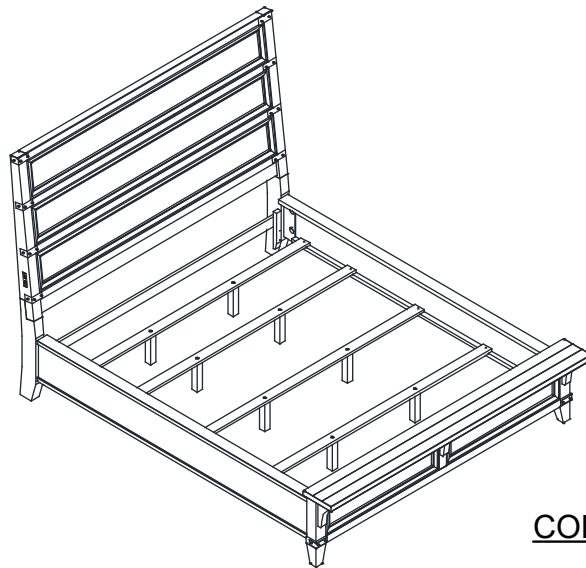

COMPLETE ASSEMBLY

ASSEMBLY TIPS:

1. Remove hardware from box and sort by size.
2. Please check to see that all hardware and parts are present prior start of assembly.
3. Please follow attached instructions in the same sequence as numbered to assure fast and easy assembly.

⚠ WARNING!

1. Don't attempt to repair or modify parts that are broken or defective. Please contact the store immediately.
2. This product is for home use only and not intended for commercial establishments.