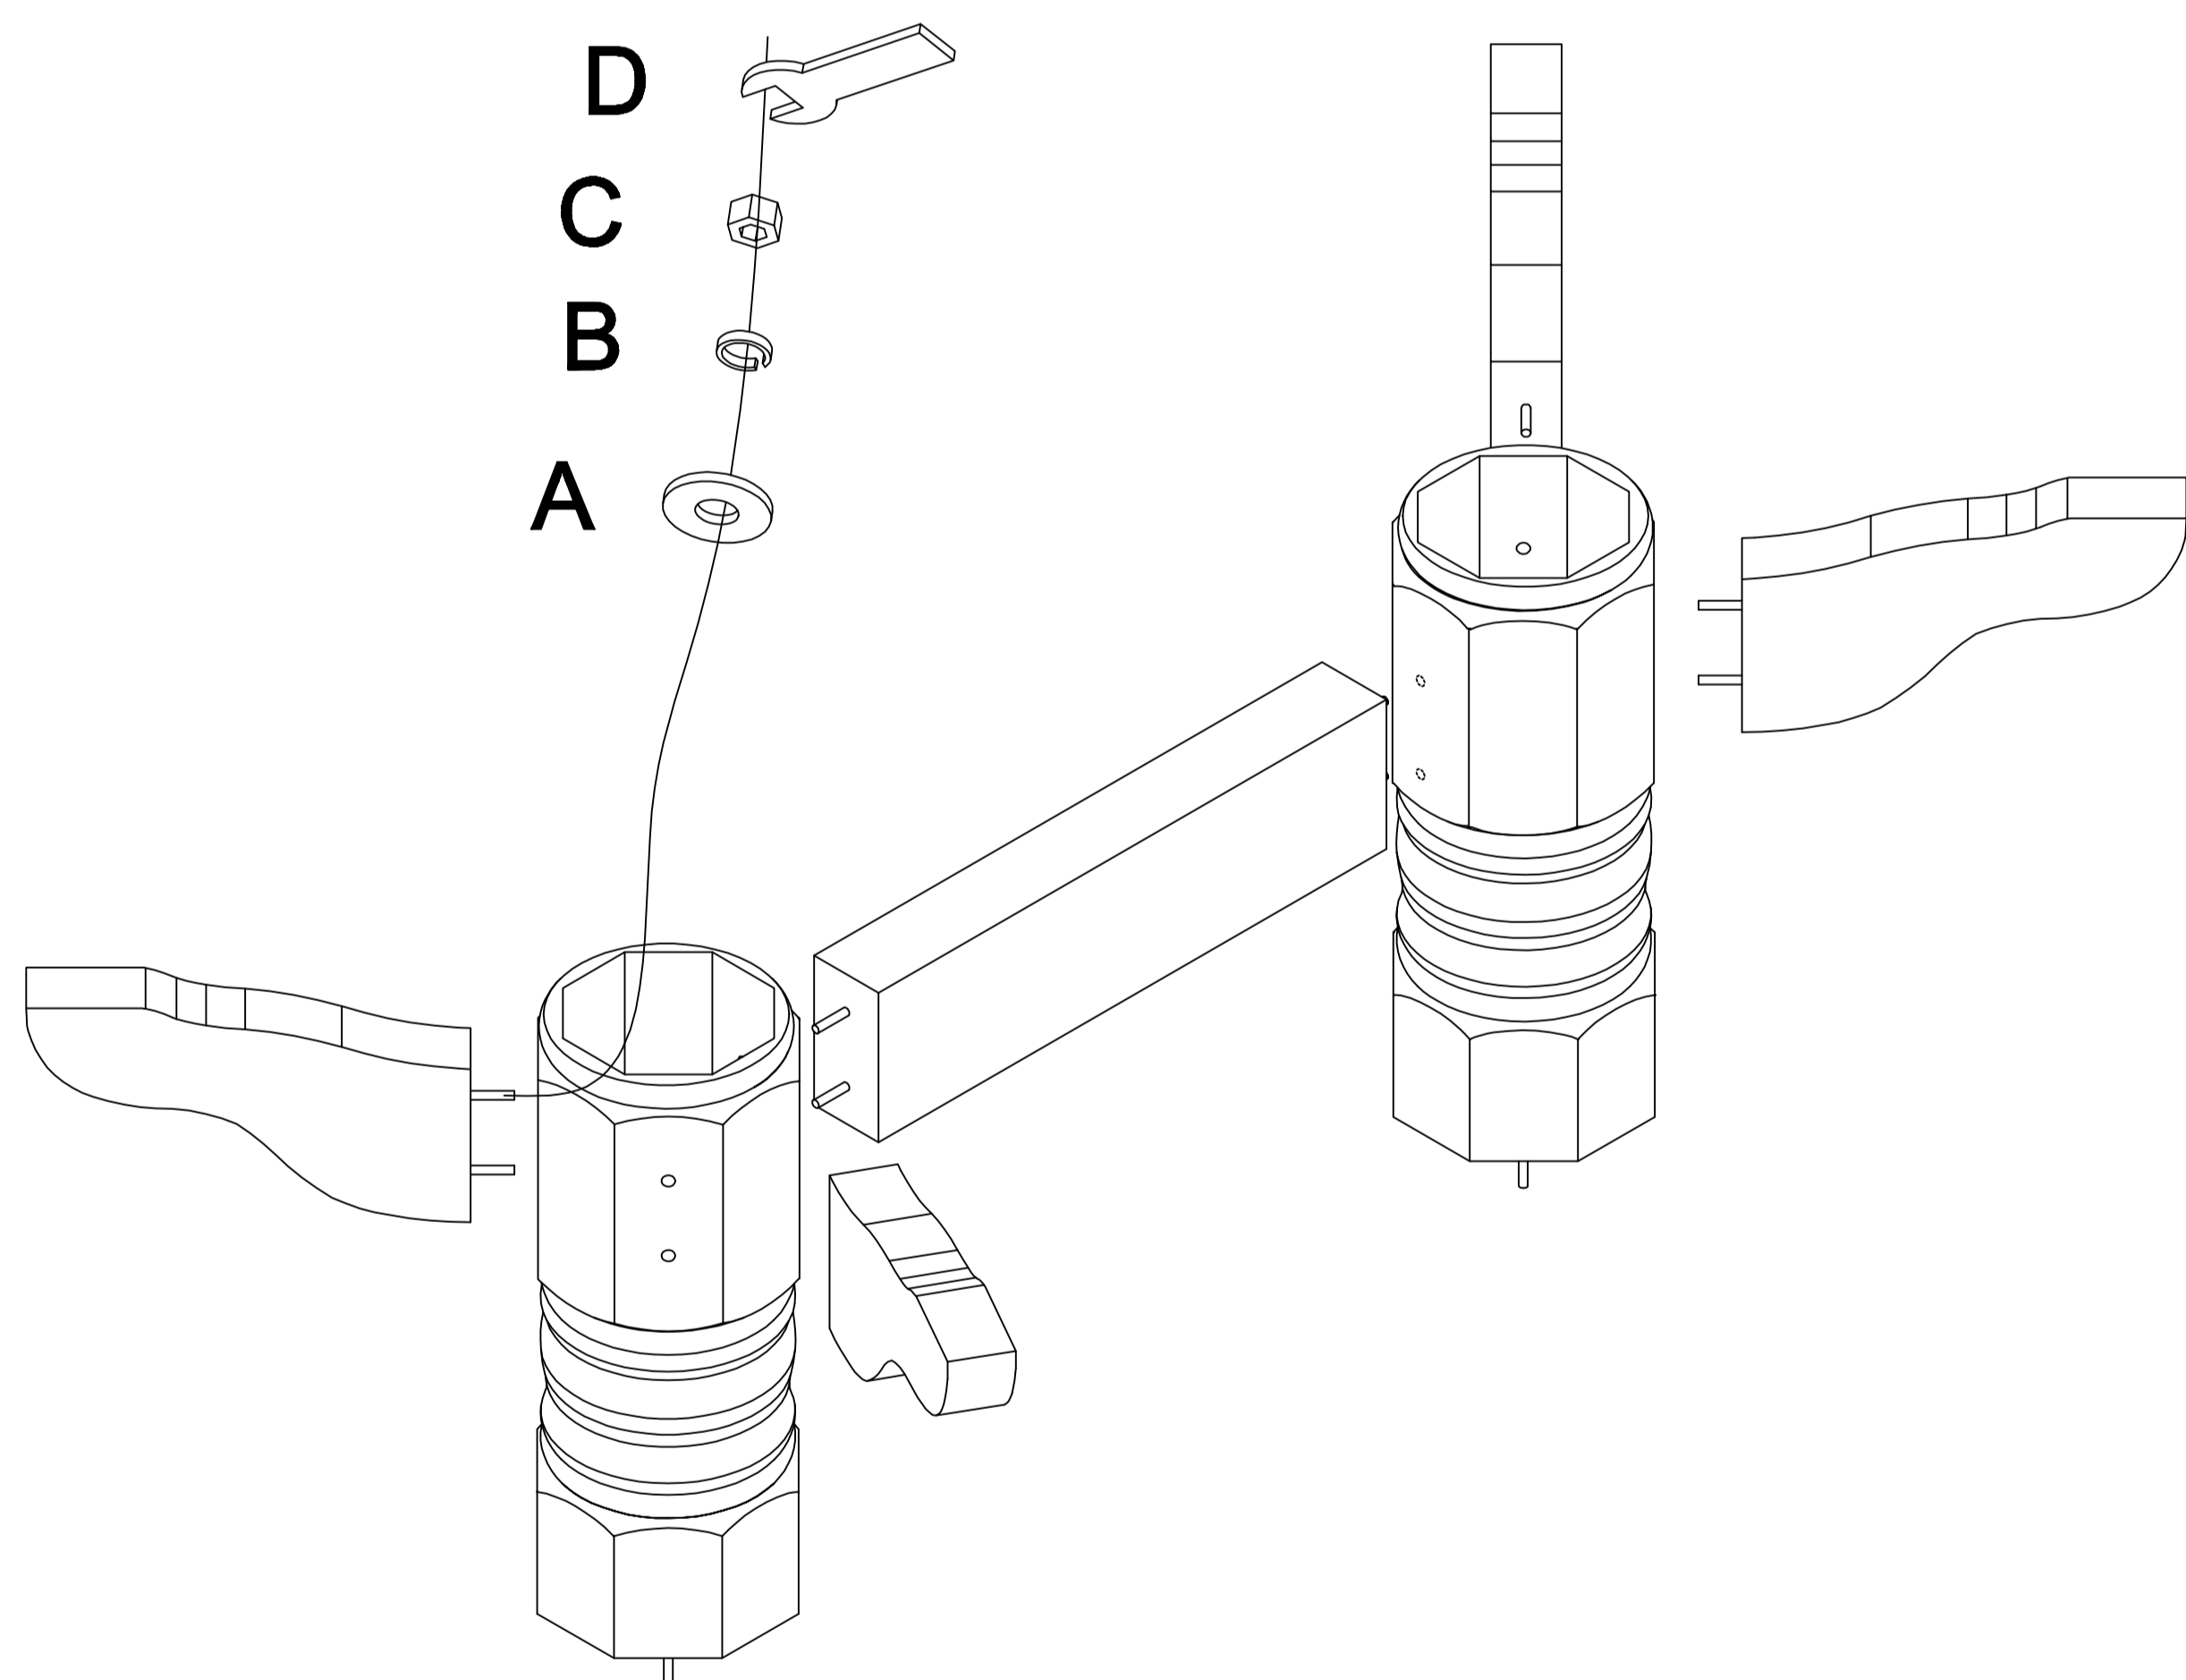

# Assembly Instructions

Item No.: CO-TA-I4872P-BDK/LGT

Description: 48" X 72"-104" TRESTLE TABLE

## IMPORTANT NOTES:

- Place all wooden parts on a clean and smooth surface such as a rug or carpet to prevent the parts from being scratched.
- Check to be sure that you have all parts and hardware.
- Remove all wrapping materials, including staples and packing straps before you start to assemble.
- Do not tighten all screws and bolts until completely assembled.
- Keep all hardware out of the reach of children.

## PARTS LIST

NO.		QTY
1	Top	1
2	Leaf	2
3	Pedestal	2
4	Bridge	1
5	Leg	4

## HARDWARE LIST

NO.		SIZE	QTY
A	FLAT WASHERS	5/16×7/8	20
B	SPRING	5/16×1/2	20
C	NUT		20
D	WRENCH		1

Figure 1

Figure 3

Figure 2