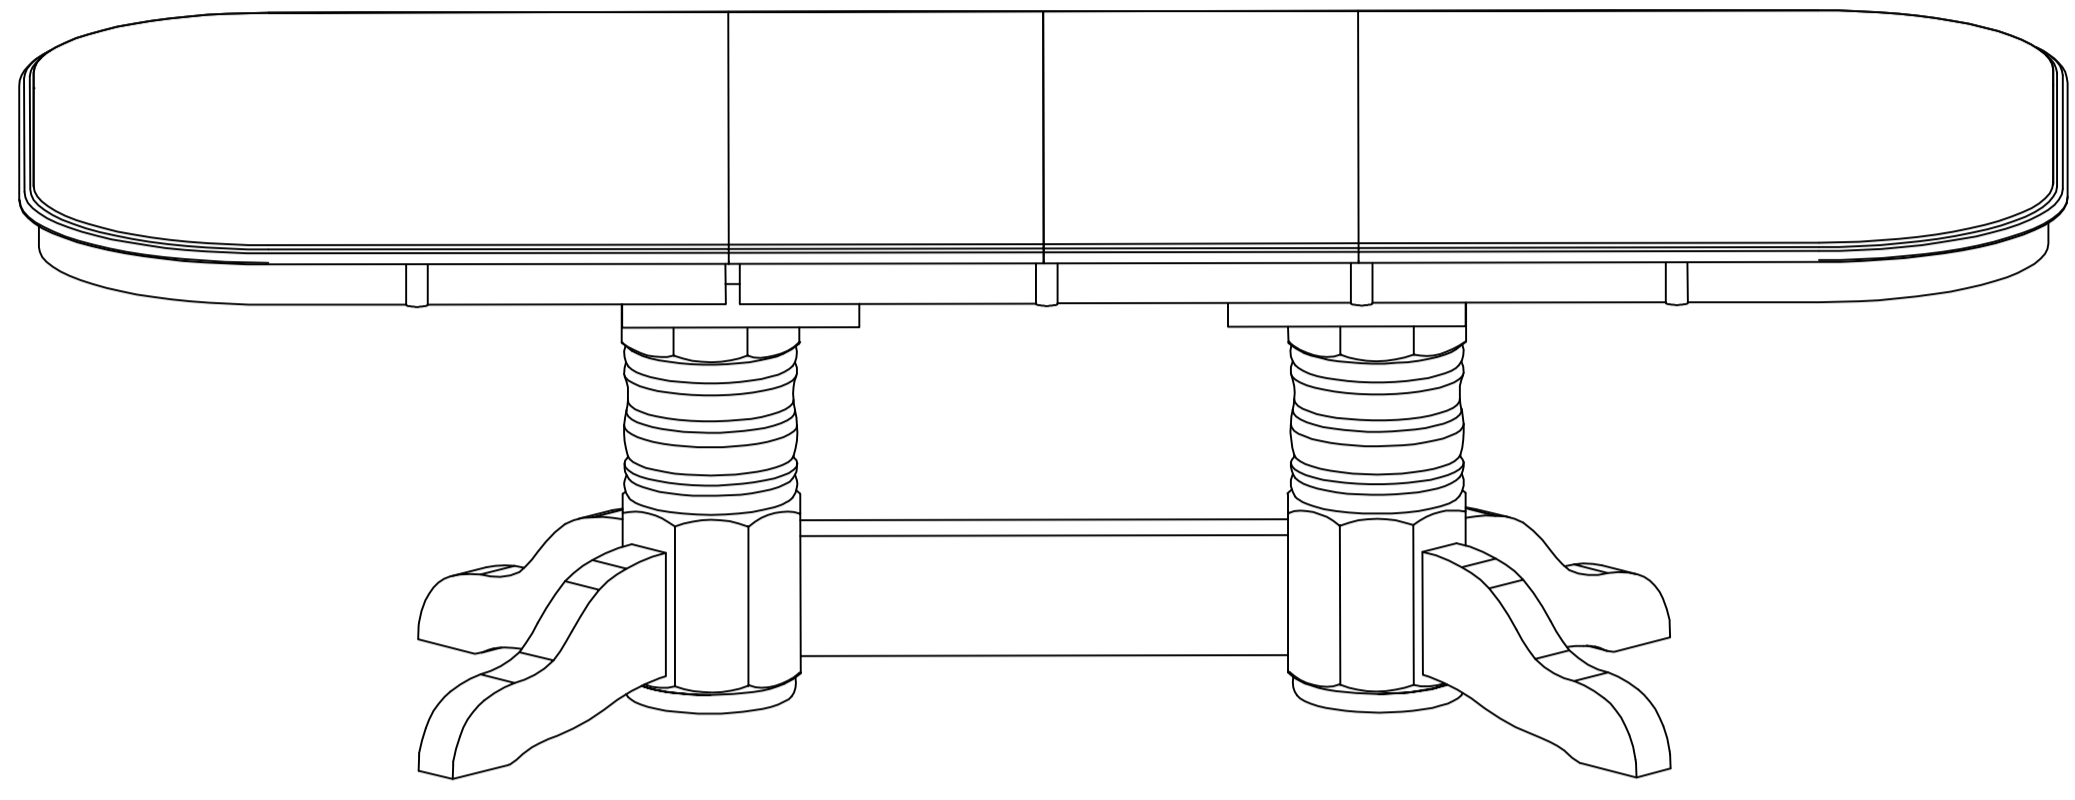

# Assembly Instructions

Item No.: CO-TA-I4872P-BDK/LGT

Description: 48" X 72"-104" TRESTLE TABLE

## IMPORTANT NOTES:

- Place all wooden parts on a clean and smooth surface such as a rug or carpet to prevent the parts from being scratched.
- Check to be sure that you have all parts and hardware.
- Remove all wrapping materials, including staples and packing straps before you start to assemble.
- Do not tighten all screws and bolts until completely assembled.
- Keep all hardware out of the reach of children.