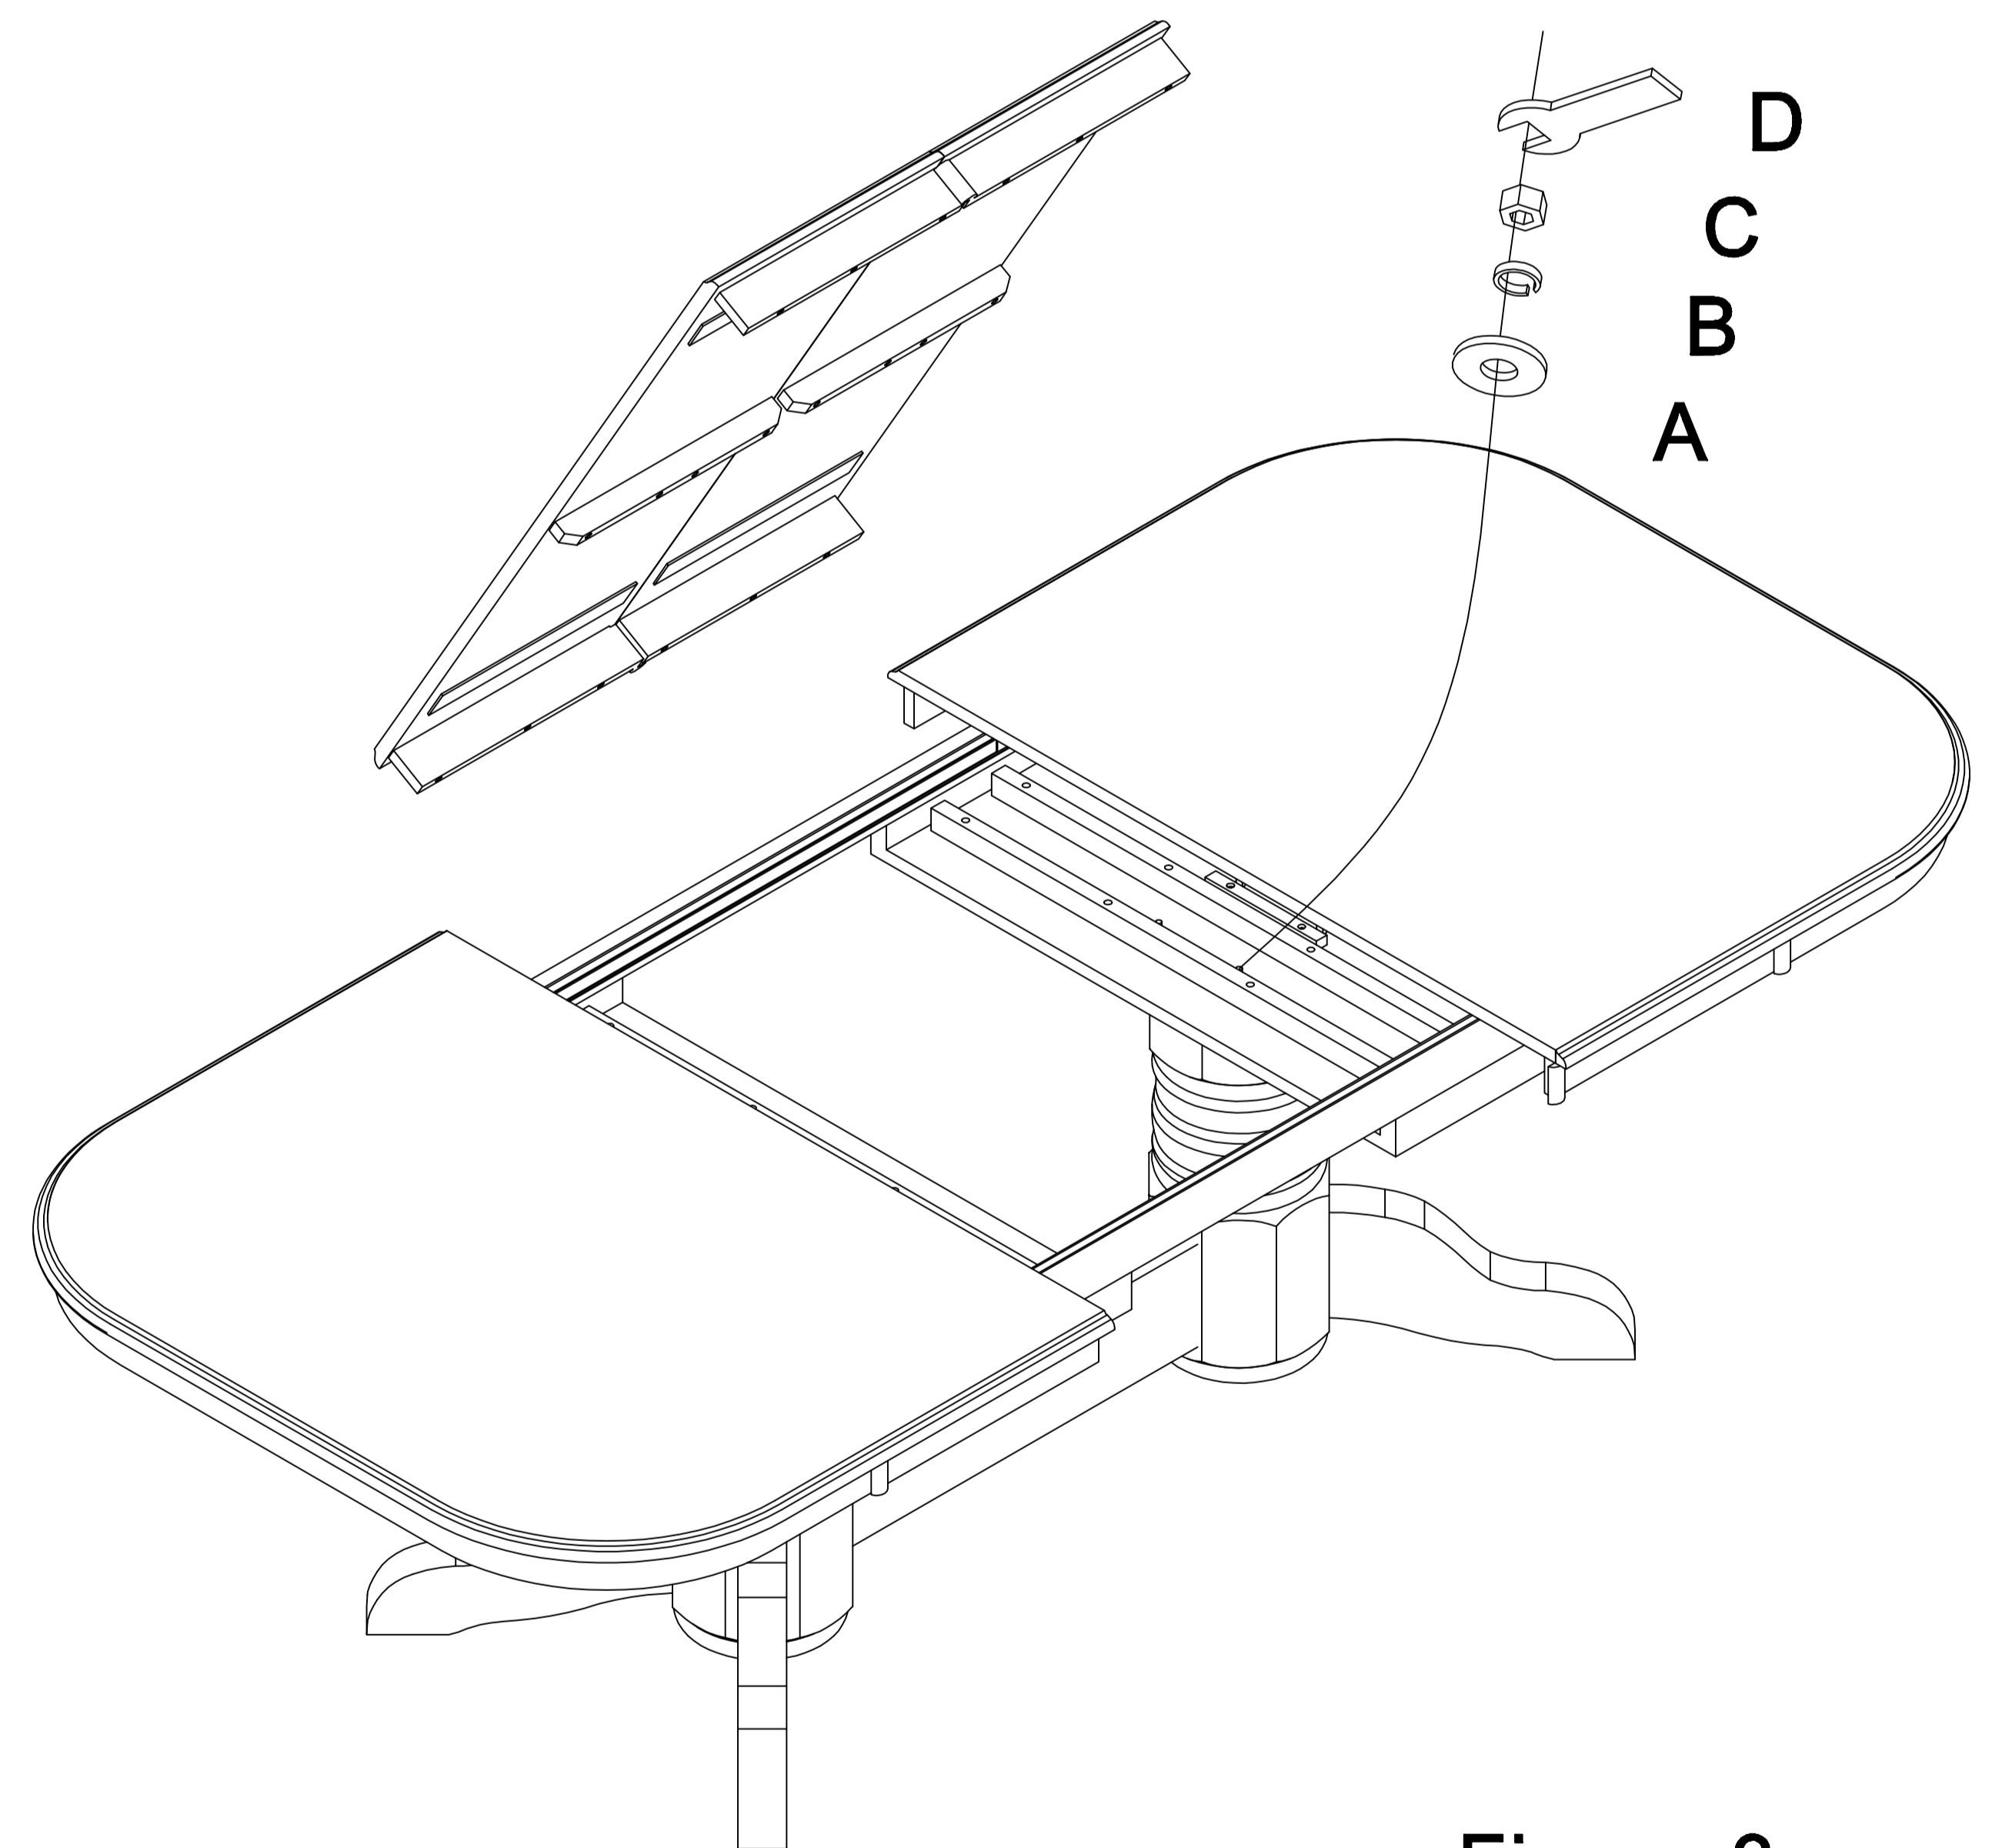

# Assembly Instructions

Item No.: CO-TA-I4872P-BDK/LGT

Description: 48" X 72"-104" TRESTLE TABLE

## IMPORTANT NOTES:

- Place all wooden parts on a clean and smooth surface such as a rug or carpet to prevent the parts from being scratched.
- Check to be sure that you have all parts and hardware.
- Remove all wrapping materials, including staples and packing straps before you start to assemble.
- Do not tighten all screws and bolts until completely assembled.
- Keep all hardware out of the reach of children.

## PARTS LIST

NO.		QTY
1	Top	1
2	Leaf	2
3	Pedestal	2
4	Bridge	1
5	Leg	4

## HARDWARE LIST

NO.		SIZE	QTY
A	FLAT WASHERS	5/16×7/8	20
B	SPRING	5/16×1/2	20
C	NUT		20
D	WRENCH		1

Figure 1

Figure 3

Figure 2