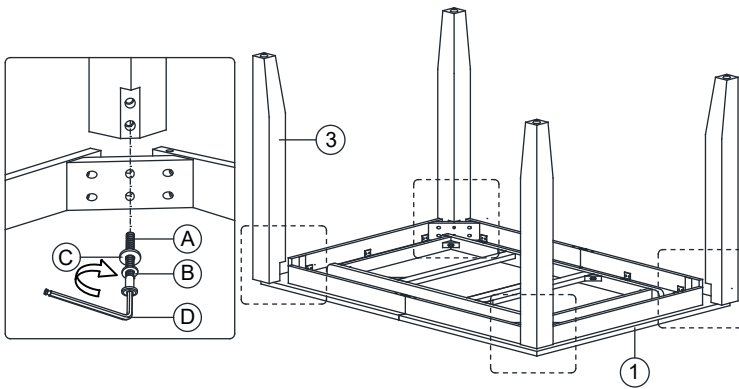

INTERCON
FURNITURE FOR LIFE

ASSEMBLY INSTRUCTION

DESCRIPTION: 42 x 60-78 Dining, Storing Lf

ITEM: BE-TA-4278-BWA-C

Thank you for purchasing this quality product. Be sure to check all packing material carefully for small parts which may have come loose inside the carton during shipment. Identify and count all parts and compare with the parts list below. Please keep all hardware out of reach of small children.

1  TABLE TOP (x1)	2  LEAF TOP (x1)	3  TABLE LEG (x4)				
A  BOLT M8 x 80 (x8)	B  SPRING WASHER 8.5 x 13 (x8)	C  FLAT WASHER 8.5 x 19 (x8)	D  ALLEN KEY (x1)	E	F	

STEP 1

STEP 2

STEP 3

STEP 4

COMPLETE ASSEMBLY