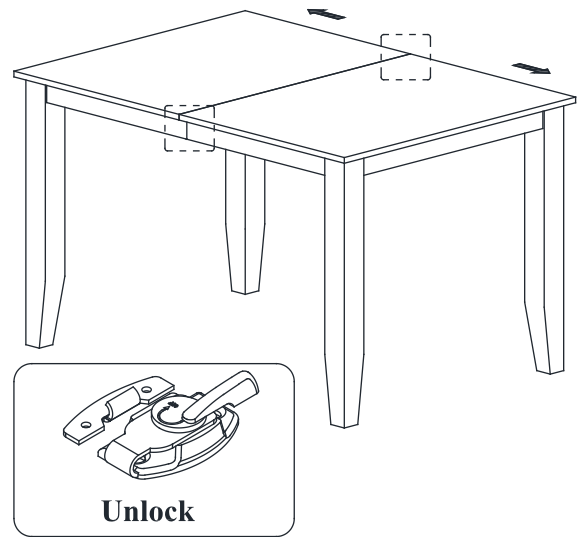

INTERCON
FURNITURE FOR LIFE

ASSEMBLY INSTRUCTION

DESCRIPTION: 42 x 60-78 Dining, Storing Lf

ITEM: BE-TA-4278-BWA-C

Thank you for purchasing this quality product. Be sure to check all packing material carefully for small parts which may have come loose inside the carton during shipment. Identify and count all parts and compare with the parts list below. Please keep all hardware out of reach of small children.

1  TABLE TOP (x1)	2  LEAF TOP (x1)	3  TABLE LEG (x4)				
A  BOLT M8 x 80 (x8)	B  SPRING WASHER 8.5 x 13 (x8)	C  FLAT WASHER 8.5 x 19 (x8)	D  ALLEN KEY (x1)	E	F	

STEP 1

STEP 2

STEP 3

STEP 4

COMPLETE ASSEMBLY