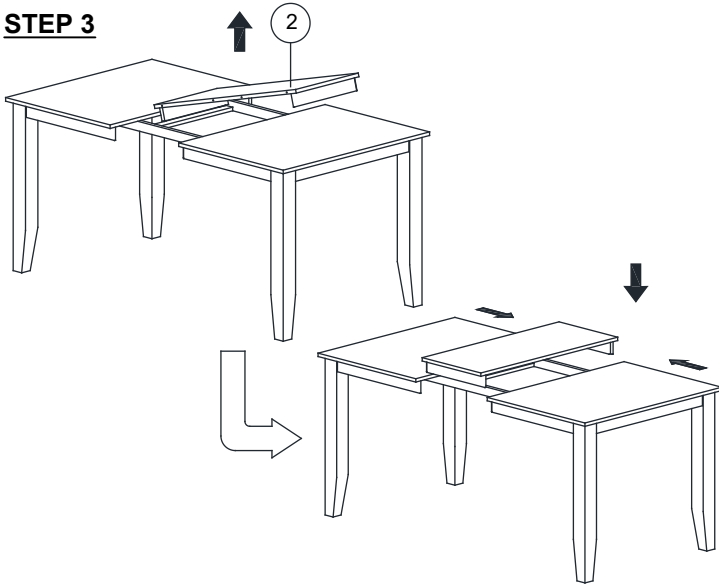

INTERCON
FURNITURE FOR LIFE

ASSEMBLY INSTRUCTION

DESCRIPTION: 42 x 60-78 Dining, Storing Lf

ITEM: BE-TA-4278-BWA-C

Thank you for purchasing this quality product. Be sure to check all packing material carefully for small parts which may have come loose inside the carton during shipment. Identify and count all parts and compare with the parts list below. Please keep all hardware out of reach of small children.

1  TABLE TOP (x1)	2  LEAF TOP (x1)	3  TABLE LEG (x4)				
A  BOLT M8 x 80 (x8)	B  SPRING WASHER 8.5 x 13 (x8)	C  FLAT WASHER 8.5 x 19 (x8)	D  ALLEN KEY (x1)	E	F	

STEP 1

STEP 2

STEP 3

STEP 4

COMPLETE ASSEMBLY