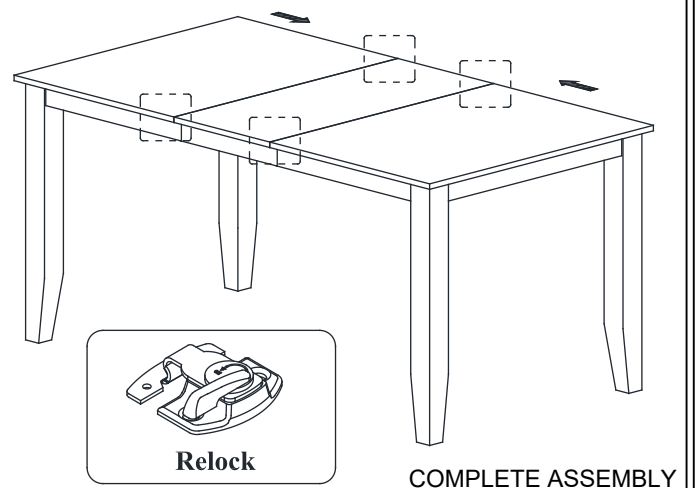

INTERCON
FURNITURE FOR LIFE

ASSEMBLY INSTRUCTION

DESCRIPTION: 42 x 60-78 Dining, Storing Lf

ITEM: BE-TA-4278-BWA-C

Thank you for purchasing this quality product. Be sure to check all packing material carefully for small parts which may have come loose inside the carton during shipment. Identify and count all parts and compare with the parts list below. Please keep all hardware out of reach of small children.

1  TABLE TOP (x1)	2  LEAF TOP (x1)	3  TABLE LEG (x4)				
A  BOLT M8 x 80 (x8)	B  SPRING WASHER 8.5 x 13 (x8)	C  FLAT WASHER 8.5 x 19 (x8)	D  ALLEN KEY (x1)	E	F	

STEP 1

STEP 2

STEP 3

STEP 4

COMPLETE ASSEMBLY