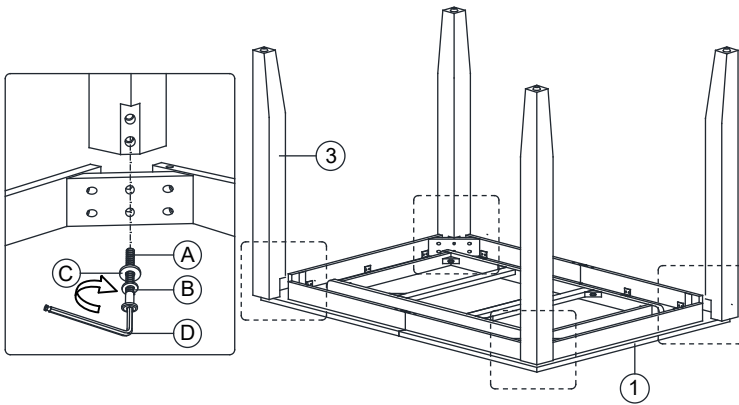

INTERCON
FURNITURE FOR LIFE

ASSEMBLY INSTRUCTION

DESCRIPTION: 42 x 60-78 Counter, Storing Lf

ITEM: BE-TA-4278G-BWA-C

Thank you for purchasing this quality product. Be sure to check all packing material carefully for small parts which may have come loose inside the carton during shipment. Identify and count all parts and compare with the parts list below. Please keep all hardware out of reach of small children.

1  TABLE TOP (x1)	2  LEAF TOP (x1)	3  TABLE LEG (x4)				
A  BOLT M8 x 80 (x8)	B  SPRING WASHER 8.5 x 13 (x8)	C  FLAT WASHER 8.5 x 19 (x8)	D  ALLEN KEY (x1)	E	F	

STEP 1

STEP 2

STEP 3

STEP 4

ASSEMBLY TIPS:

1. Remove hardware from box and sort by size.
2. Please check to see that all hardware and parts are present prior start of assembly.
3. Please follow attached instructions in the same sequence as numbered to assure fast and easy assembly.