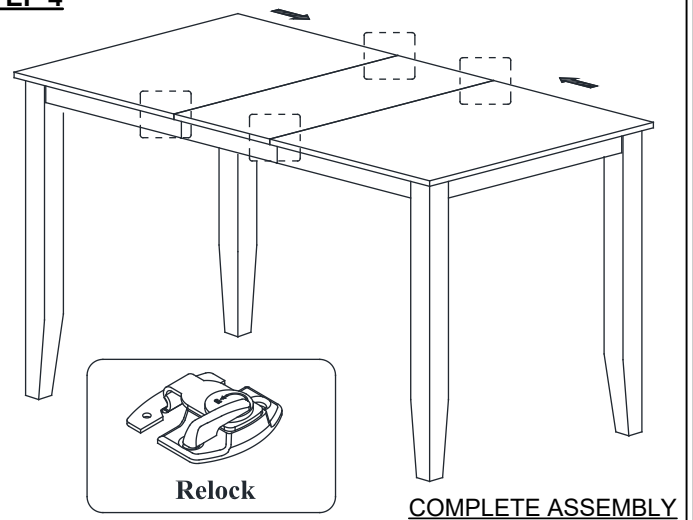

INTERCON
FURNITURE FOR LIFE

ASSEMBLY INSTRUCTION

DESCRIPTION: 42 x 60-78 Counter, Storing Lf

ITEM: BE-TA-4278G-BWA-C

Thank you for purchasing this quality product. Be sure to check all packing material carefully for small parts which may have come loose inside the carton during shipment. Identify and count all parts and compare with the parts list below. Please keep all hardware out of reach of small children.

1  TABLE TOP (x1)	2  LEAF TOP (x1)	3  TABLE LEG (x4)				
A  BOLT M8 x 80 (x8)	B  SPRING WASHER 8.5 x 13 (x8)	C  FLAT WASHER 8.5 x 19 (x8)	D  ALLEN KEY (x1)	E	F	

STEP 1

STEP 2

STEP 3

STEP 4

ASSEMBLY TIPS:

1. Remove hardware from box and sort by size.
2. Please check to see that all hardware and parts are present prior start of assembly.
3. Please follow attached instructions in the same sequence as numbered to assure fast and easy assembly.