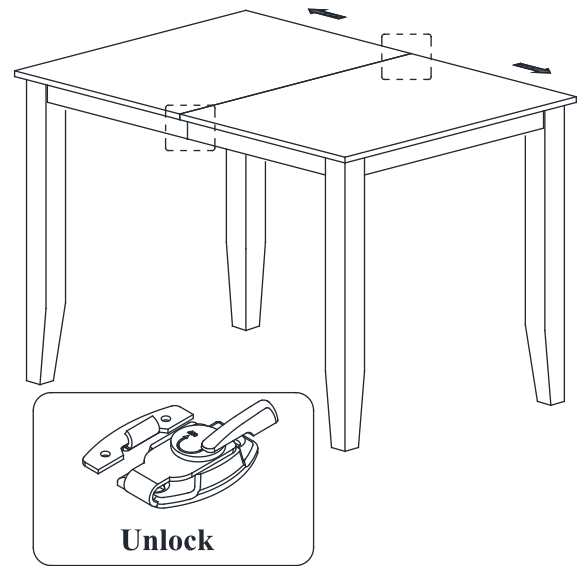

INTERCON
FURNITURE FOR LIFE

ASSEMBLY INSTRUCTION

DESCRIPTION: 42 x 60-78 Counter, Storing Lf

ITEM: BE-TA-4278G-BWA-C

Thank you for purchasing this quality product. Be sure to check all packing material carefully for small parts which may have come loose inside the carton during shipment. Identify and count all parts and compare with the parts list below. Please keep all hardware out of reach of small children.

1  TABLE TOP (x1)	2  LEAF TOP (x1)	3  TABLE LEG (x4)				
A  BOLT M8 x 80 (x8)	B  SPRING WASHER 8.5 x 13 (x8)	C  FLAT WASHER 8.5 x 19 (x8)	D  ALLEN KEY (x1)	E	F	

STEP 1

STEP 2

STEP 3

STEP 4

ASSEMBLY TIPS:

1. Remove hardware from box and sort by size.
2. Please check to see that all hardware and parts are present prior start of assembly.
3. Please follow attached instructions in the same sequence as numbered to assure fast and easy assembly.