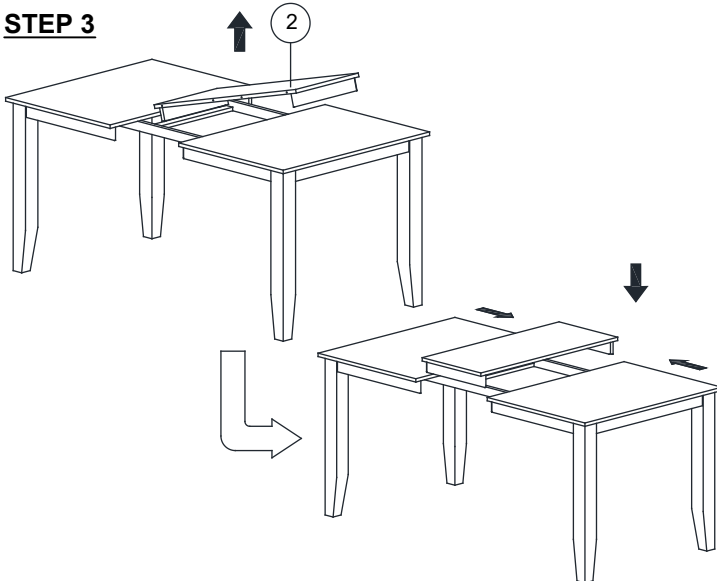

INTERCON
FURNITURE FOR LIFE

ASSEMBLY INSTRUCTION

DESCRIPTION: 42 x 60-78 Counter, Storing Lf

ITEM: BE-TA-4278G-BWA-C

Thank you for purchasing this quality product. Be sure to check all packing material carefully for small parts which may have come loose inside the carton during shipment. Identify and count all parts and compare with the parts list below. Please keep all hardware out of reach of small children.

1  TABLE TOP (x1)	2  LEAF TOP (x1)	3  TABLE LEG (x4)				
A  BOLT M8 x 80 (x8)	B  SPRING WASHER 8.5 x 13 (x8)	C  FLAT WASHER 8.5 x 19 (x8)	D  ALLEN KEY (x1)	E	F	

STEP 1

STEP 2

STEP 3

STEP 4

ASSEMBLY TIPS:

1. Remove hardware from box and sort by size.
2. Please check to see that all hardware and parts are present prior start of assembly.
3. Please follow attached instructions in the same sequence as numbered to assure fast and easy assembly.