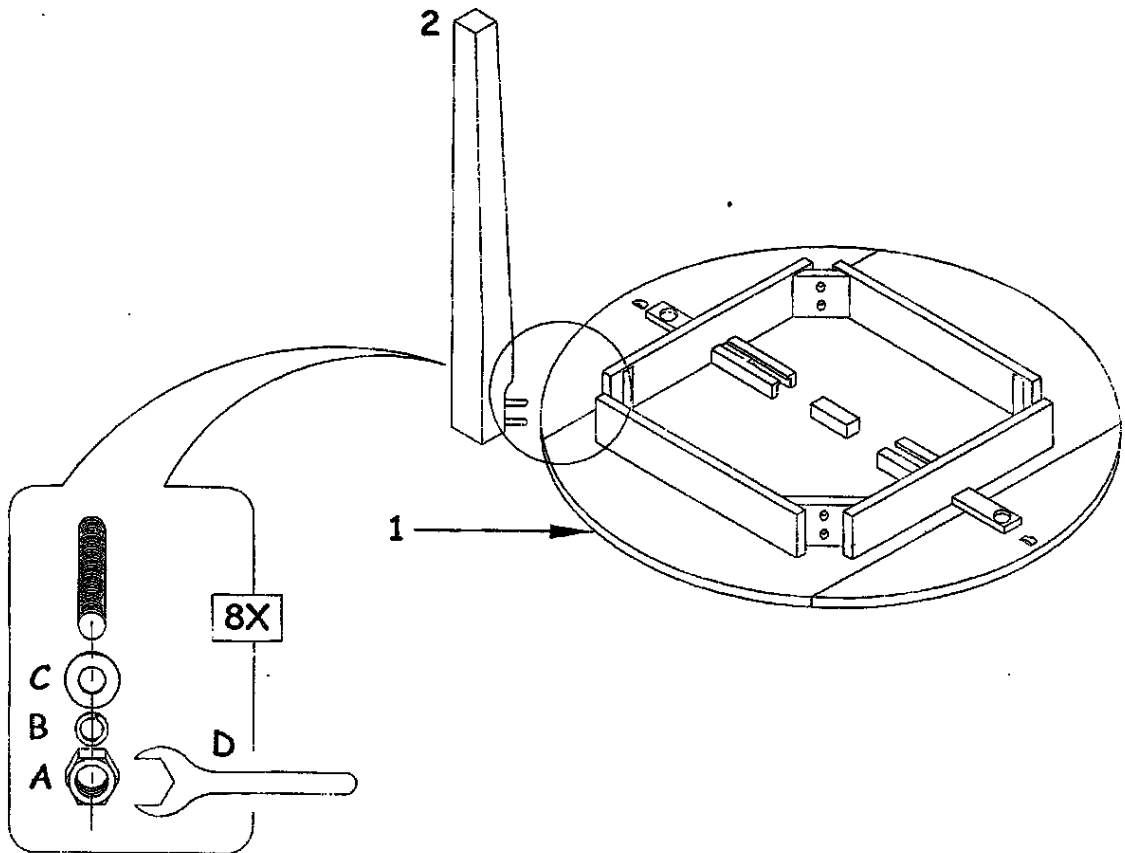

ASSEMBLY INSTRUCTION

Item No : AR TA 4242 D - BLJ-C

AR-TA-4242 D-WHJ-C

Description : Round Leaf Table

IMPORTANT NOTE :

- Place all wooden parts on a clean and smooth surface such as a rug or carpet to avoid the parts from being scratched.
- Check to be sure that you have all parts and hardware.
- Remove all wrapping materials, including staples & packing straps before you start to assemble.
- Do not tighten all screws / bolts until all completely assembled.
- Keep all hardware parts out of reach of children.

COMPONENT LIST

NO	DESCRIPTION	QTY
1	TOP TABLE	1 PC
2	LEG	4 PCS

HARDWARE LIST

NO	DESCRIPTION	QTY
A	HEXAGON NUT 5/16" x 12mm	8 PCS
B	SPRING WASHER 5/16" x 14mm	8 PCS
C	FLAT WASHER 5/16" x 20mm	8 PCS
D	WRENCH 12.8mm	1 PC